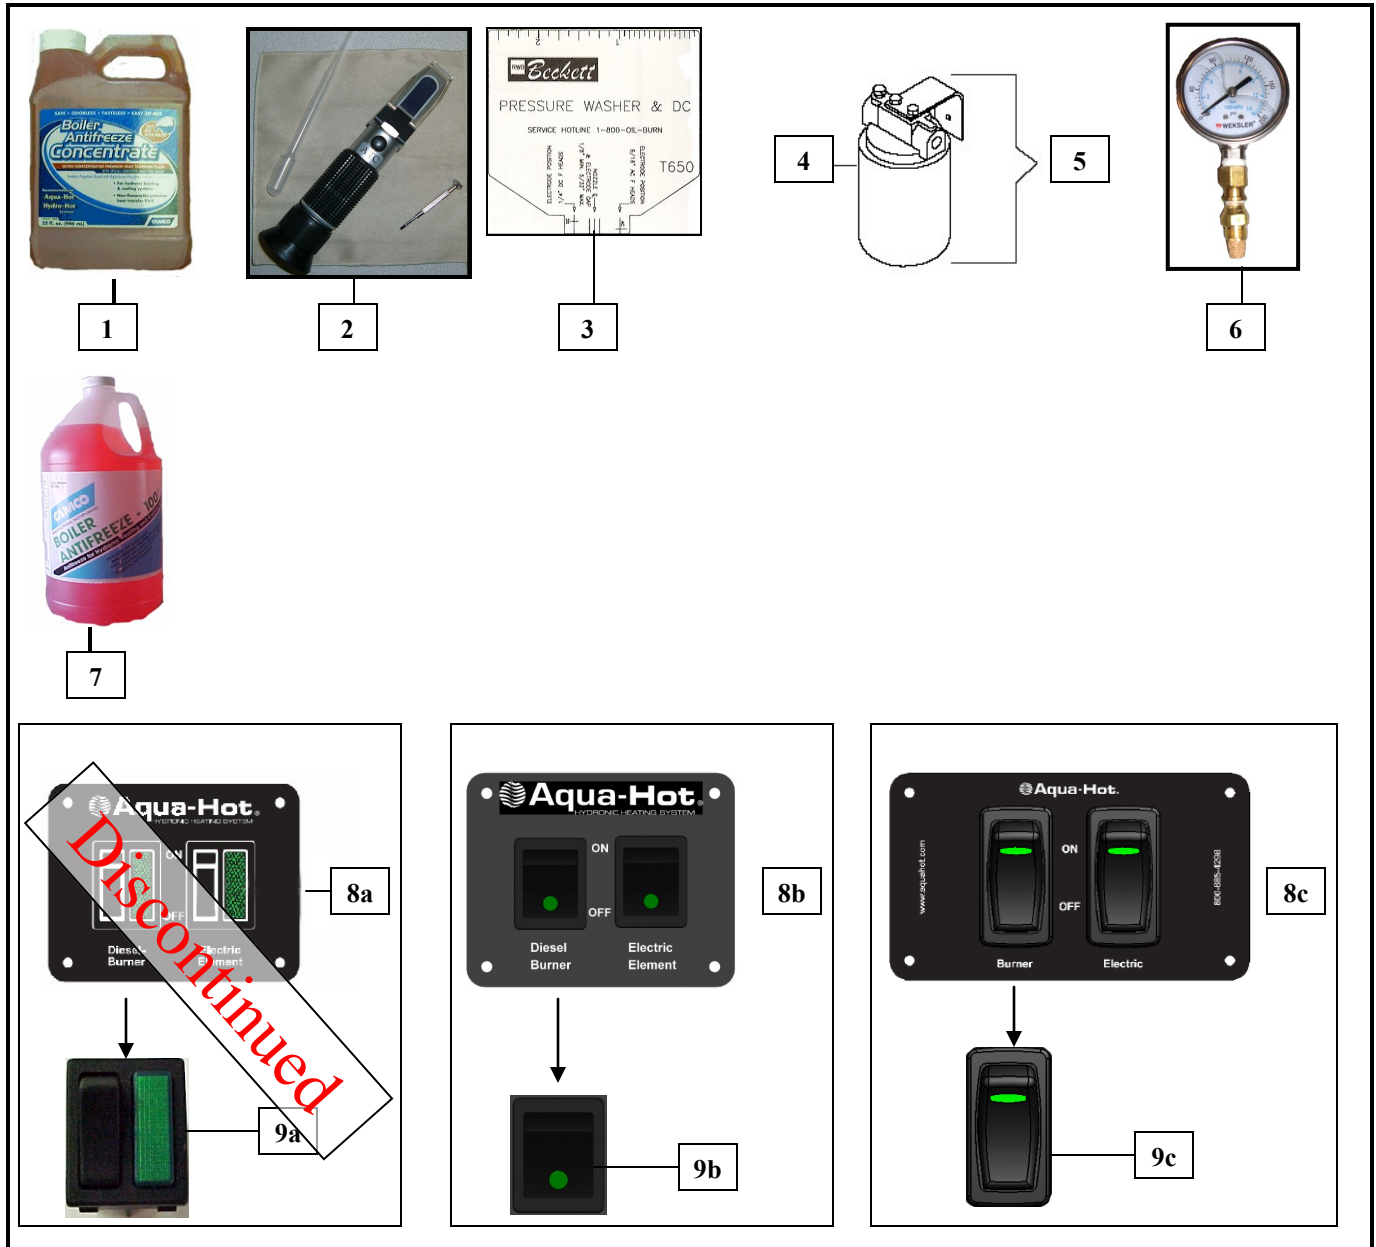

SECTION 3: MISC. PARTS & TOOLS

Key	Part Number	Date Of Use	Description
1	MSX-300-275		Antifreeze, Boiler, P.G., 1 qt, Concentrate, (Camco)
2	MSX-907-162		Tester, Refractometer, Battery/Coolant
3	ELX-375-006		Gauge, Beckett, Ignition Electrode
4	FLE-120-100		Filter, Canister, Replacement, Garber
5	FLX-120-000		Filter, Fuel, Garber
6	WPE-600-190		Gauge, Fuel Pressure
7	MSX-300-270		Antifreeze, Boiler, P.G, 1 Gallon (Camco)
8a	ELE-000-506	09/209 - 09/2010	Switch, 2-Postion Assembly, LED - OBSOLETE
8b	ELE-000-506	09/209 - 08/2011	Switch, 2-Postion Assembly, LED
8c	ELE-000-508	09/2011 - Current	Switch, 2-Postion Assembly, LED
9a	ELX-283-284	09/2009 - 09/2010	Switch, Rocker, LED, 12 VDC - OBSOLETE
9b	ELX-283-284	09/209 - 08/2011	Switch, Rocker, LED, 12 VDC
9c	ELX-283-283	09/2011 - Current	Switch, Rocker, LED, 12 VDC