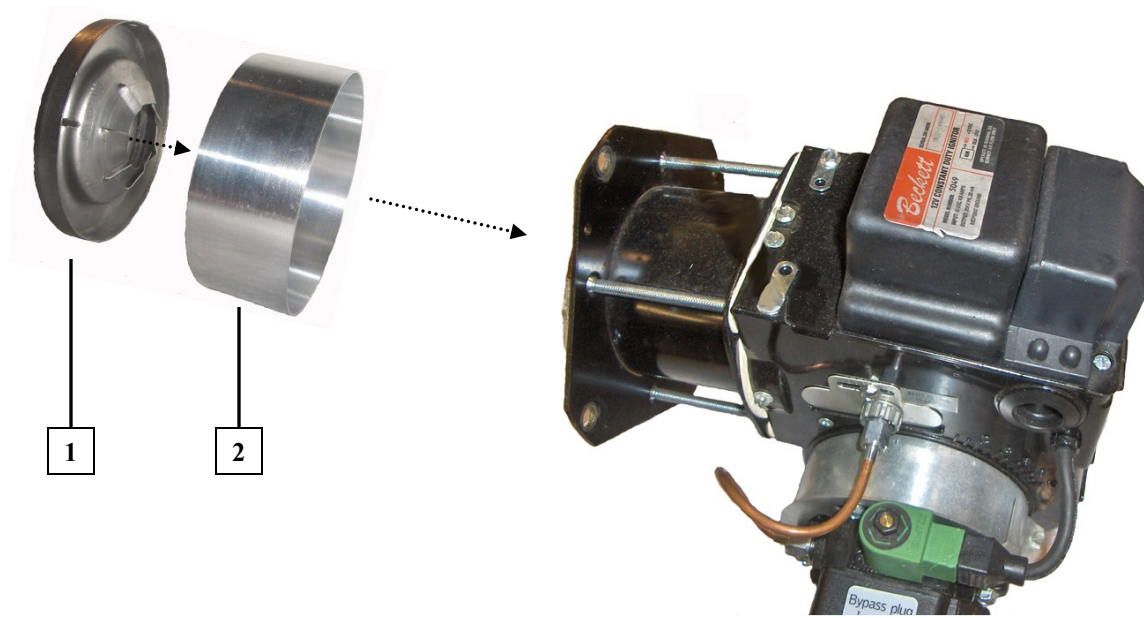

SECTION 2: DIESEL BURNER

Key	Part Number	Description
1	BPE-700-240	Diffuser, Modified
2	BPE-700-235	Ring, Inlet .040 Wall Aluminum