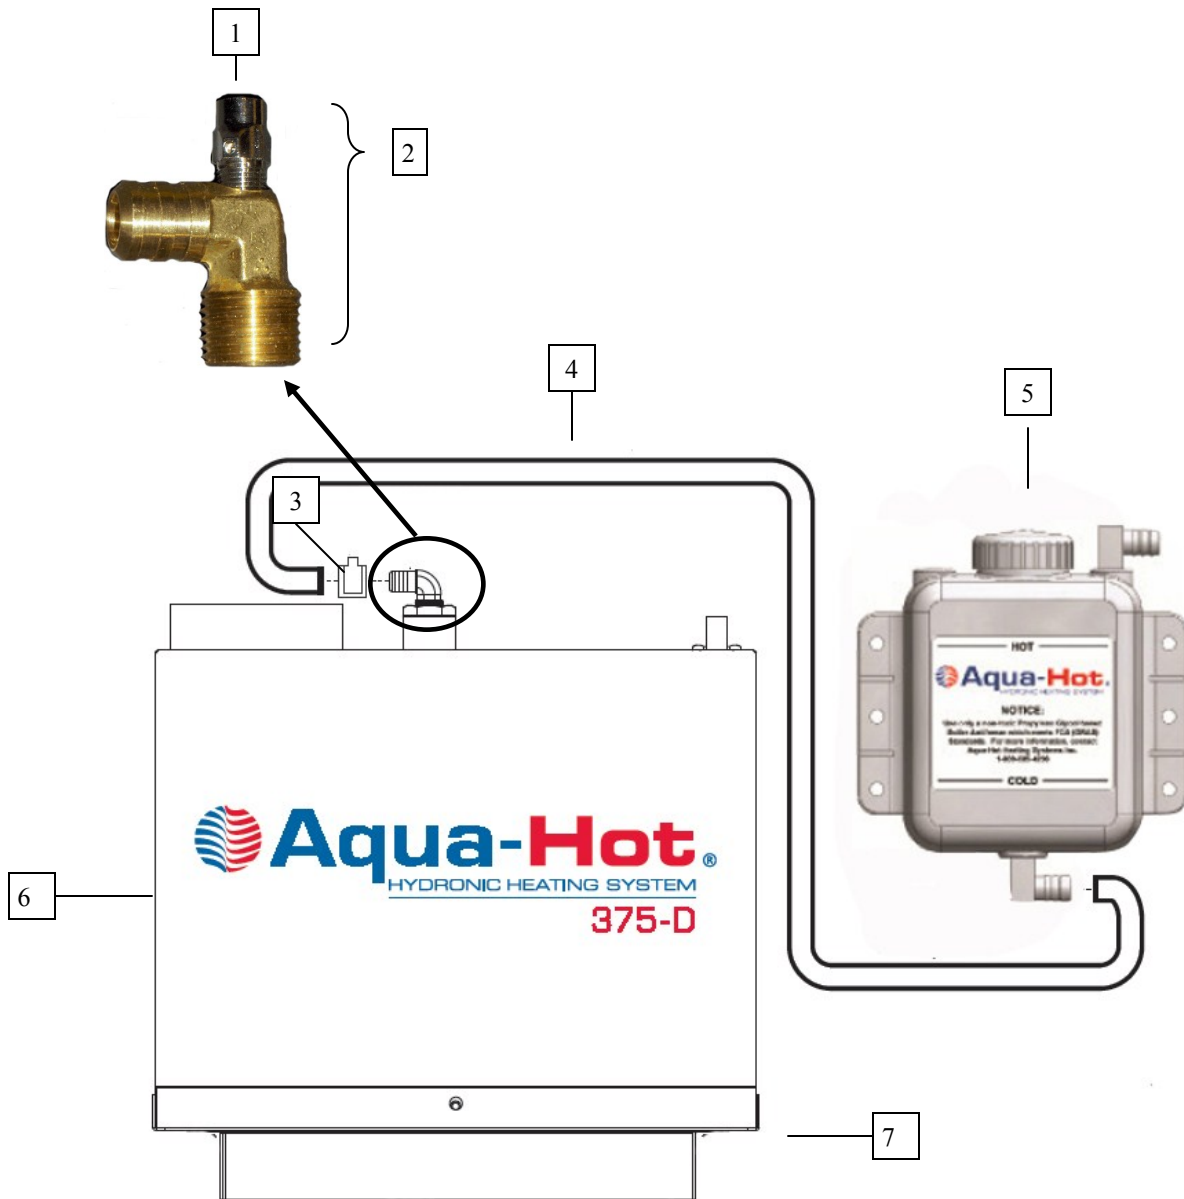

Aqua-Hot®

HYDRONIC HEATING SYSTEM

375-D

AHE-375-D02 PARTS MANUAL

Table of Contents

Section 1: Heater Overview

General Page 5
Top Page 6-7
Front Page 8-12
Check Valves Page 13
Mixer Valve Assembly Page 14
Combustion Chamber Page 15

Section 2: Diesel-Burner

Overview Page 16-17

Section 3: Misc. Parts

Misc. Parts & Tools Page 18

SECTION 1: HEATER OVERVIEW - GENERAL

Key	Part Number	Description
1	PLX-007-065	Valve, Air Comb, Coin/Key
2	PLE-007-000	Valve, Air Assembly Comb, Coin/Key
3	PLX-CTB-250	Clamp, Hose Constant Tension, 23/32 in
4	PLE-210-192	Tube, Over Flow Clear 5/8 in x 8 ft
5	PLE-063-401	Tank 3 QT. Expansion w/ 5/8 in barbs
6	SME-700-180	Cover, Access
7	SME-700-802	Tray, Mounting, Assembly

SECTION 1: HEATER OVERVIEW - TOP

Key	Part Number	Description
1	PLX-CTB-270	Clamp, Hose Constant Tension 7/8 in
2	SME-900-205	Cover, top/back/side assembly
3	PLX-105-800	Fitting, Bulkhead, 1/4 x 1/4 in (F) NPT Brass
4	PLE-105-810	Fitting, Bulkhead Mod 1/2 x 1/2 (F)
5	HDX-000-623	Clamp, Romex 1/2" Plastic

SECTION 1: HEATER OVERVIEW - FRONT

Key	Part Number	Description
1	HDX-100-100	Grommet, Nylatch
2	HDX-100-200	Plunger, Nylatch,
3	ELX-630-001	Relay, 30A 277 VAC 12VDC Coil
4	ELX-BB6-10A	Fuse Block
5	ELX-000-050	Switch, Interlock