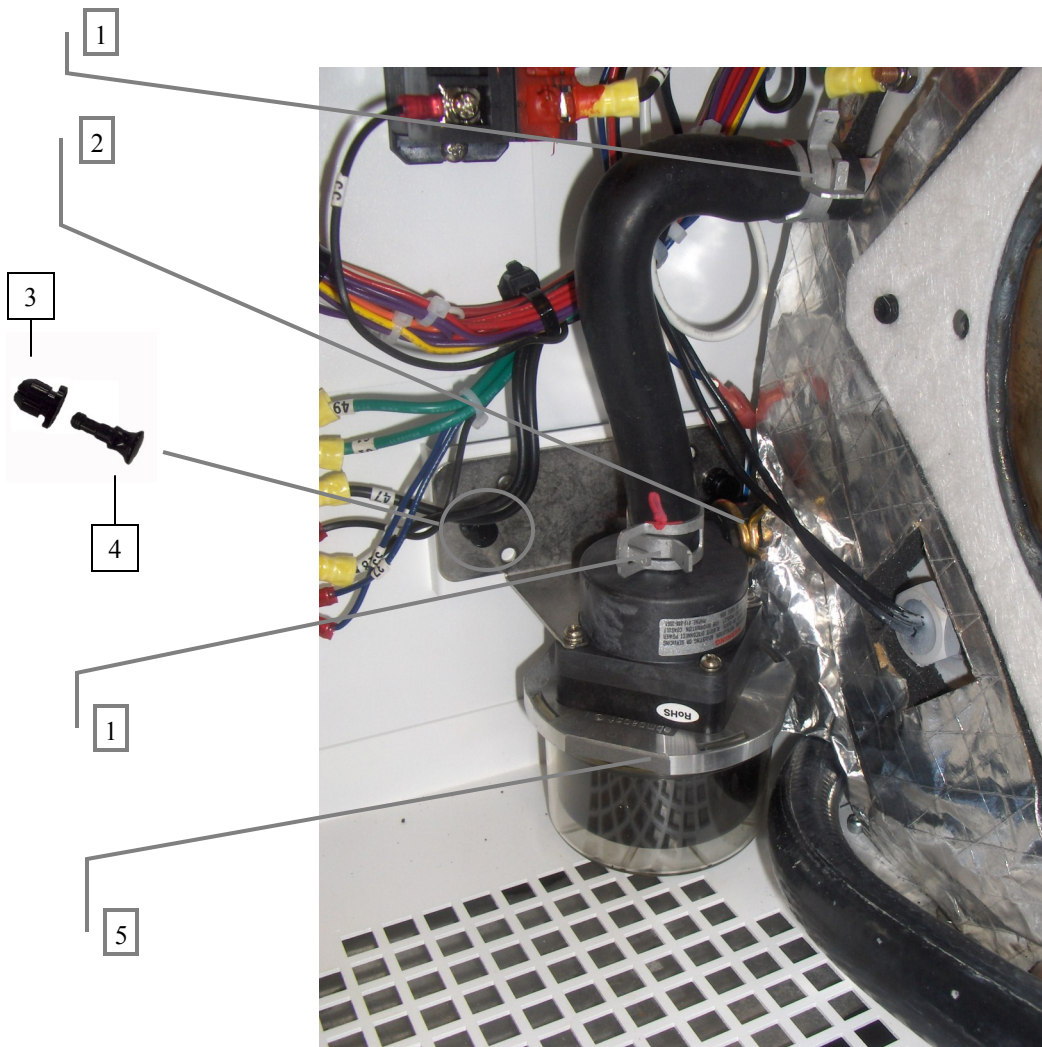

SECTION 1: HEATER OVERVIEW - FRONT

Key	Part Number	Description
1	HDX-100-100	Grommet, Nylatch
2	HDX-100-200	Plunger, Nylatch,
3	ELX-630-001	Relay, 30A 277 VAC 12VDC Coil
4	ELX-BB6-10A	Fuse Block
5	ELX-000-050	Switch, Interlock

SECTION 1: HEATER OVERVIEW - FRONT

Key	Part Number	Description
1	SME-700-280	Space, Flame Tube 6 in
2	FLE-421-857	Fuel Line, Supply Assembly 3/8 in Steel,
3	FLE-421-856	Fuel Line, Return Assembly 3/8 in Steel
4	PLX-BV1-200	Valve, Ball 1/2 in (F) NPT Brass
5	PLX-699-330	Fitting, Brass Barb 1/2 X 1/2 (M) NPT
6	ELE-400-202	Module, Burner Assembly

SECTION 1: HEATER OVERVIEW - FRONT

Key	Part Number	Description
1	PLX-CTB-250	Clamp, Hose, Constant Tension, 23/32
2	PLX-000-140	Clamp, Hose Single Wire 7/8 in Steel
3	HDX-100-100	Grommet, Nylatch
4	HDX-100-200	Plunger, Nylatch,
5	PLE-100-814	Pump, Circulation Assembly w/Cap & Gasket