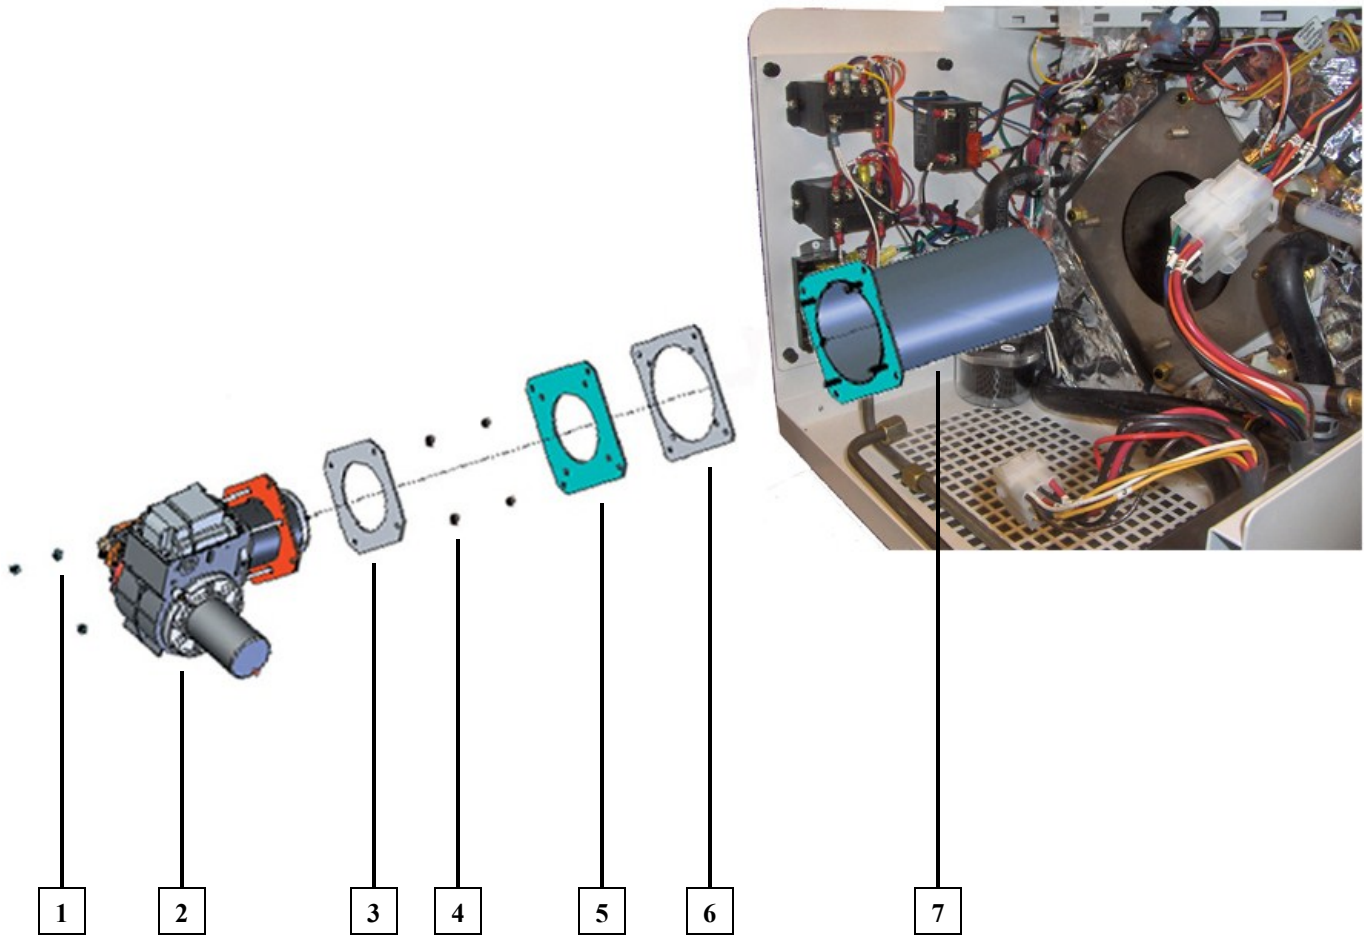

SECTION 1: HEATER OVERVIEW - COMBUSTION CHAMBER

Key	Part Number	Description
1	HDX-080-231	5/16-18 Heavy Duty Nuts
2	BPE-400-002	Burner, AH-5000 Diesel-Burner
3	HDE-700-200	Gasket, Diesel Burner
4	HDX-080-230	5/16-24 Brass Nuts
5	SME-700-280	Spacer, Flame Tube 6 in
6	HDE-700-205	Gasket, Combustion Chamber Tube
7	SME-700-285	Chamber, Combustion 6 in x 13-5/8 in Tube