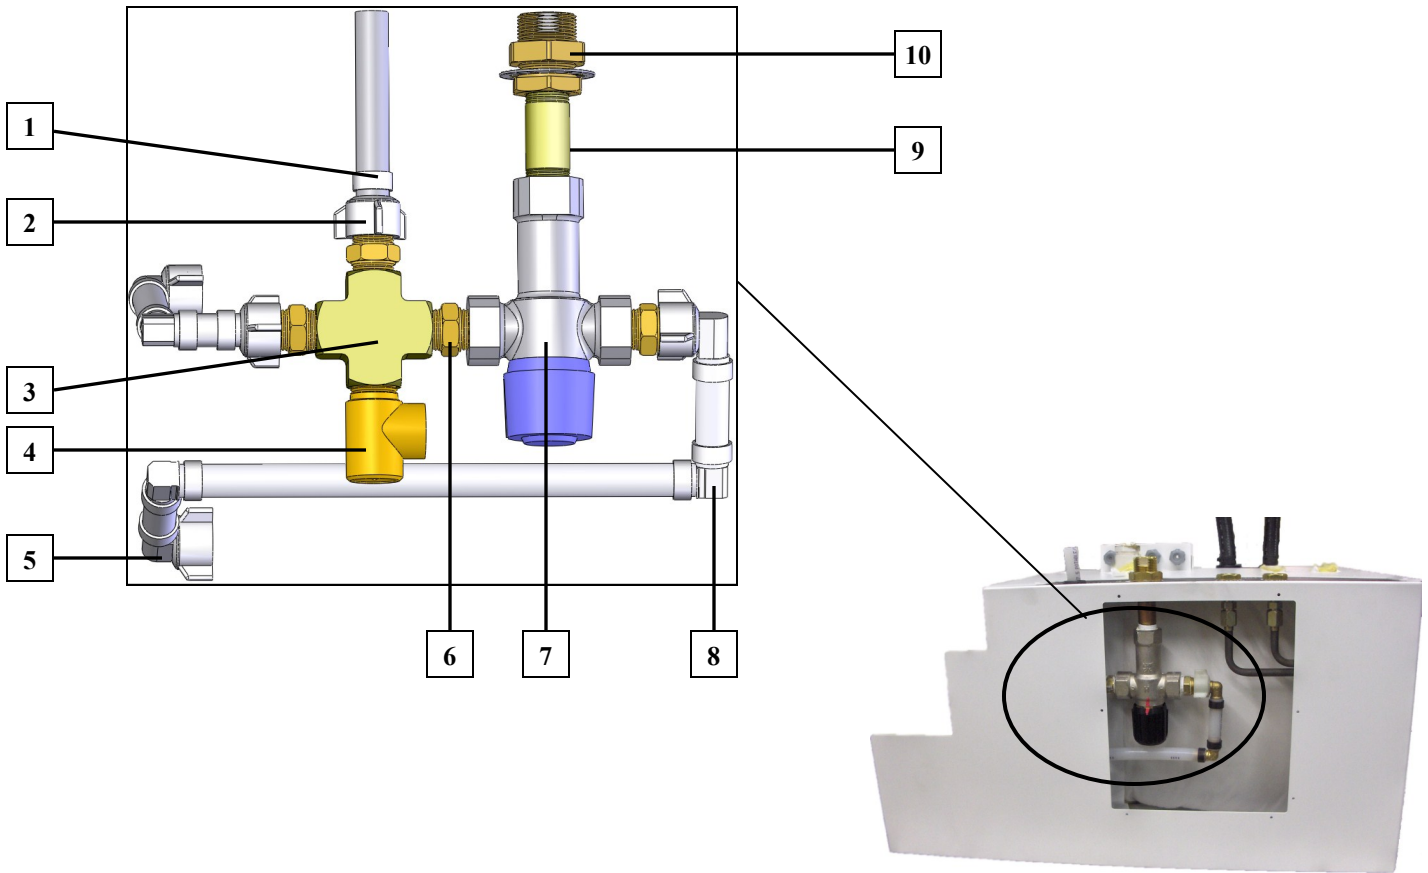

SECTION 1: HEATER OVERVIEW - FRONT

Key	Part Number	Description
1	ELE-HLT-425	Thermostat, High Limit 215°F
2	ELE-800-002	Switch Fluid Level Brass w/Connectors
3	ELE-014-005	Thermostat, Control 185°F 1/2 in (M) NPT
4	ELE-LTC-608	Thermostat, Low Temp Cut-Off w/Spade Connectors

SECTION 1: HEATER OVERVIEW - CHECK VALVES

Key	Part Number	Description
1	PLX-CTB-270	Clamp, Hose Constant Tension 3/4 in
2	PLX-CTB-290	Clamp, Hose Constant Tension 1 1/16 in diameter
3	PLX-A65-300	Fitting, Brass, Elbow, 90°, Barb 3/4 x 1/2 (M) NP
4	PLX-2A1-300	Valve, Brass Check, 1/2 X 1/2 (F)NPT
5	PLX-699-330	Fitting, Brass, Barb 1/2 X 1/2 (M)NPT
6	PLX-000-140	Clamp, Hose Single Wire 7/8 in Steel

SECTION 1: HEATER OVERVIEW - MIXER VALVE ASSEMBLY

Key	Part Number	Description
1	PLX-000-745	Ring, Crimp 1/2 in
2	PLX-000-730	Fitting, Straight, Swivel 1/2 in Barb x 1/2 in FPT
3	PLX-000-725	Fitting, Cross 1/2 in Brass
4	PLX-111-125	Valve, Pressure Relief 125 PSI
5	PLX-000-755	Fitting, Elbow, Swivel 1/2 in Barb x 1/2 in FPT
6	PLX-122-000	Fitting, Brass, Close Nipple 1/2 (M)NPT w/Hex
7	PLX-09P-100	Valve, Tempering 145°F
8	PLX-000-750	Fitting, Elbow, 1/2 in Barb
9	PLX-113-250	Fitting, Nipple 1/2 in NPT x 2-1/2 in Brass
10	PLE-105-810	Fitting, Bulkhead Mod 1/2 x 1/2 (F)

SECTION 1: HEATER OVERVIEW - COMBUSTION CHAMBER

Key	Part Number	Description
1	HDX-080-231	5/16-18 Heavy Duty Nuts
2	BPE-400-002	Burner, AH-5000 Diesel-Burner
3	HDE-700-200	Gasket, Diesel Burner
4	HDX-080-230	5/16-24 Brass Nuts
5	SME-700-280	Spacer, Flame Tube 6 in
6	HDE-700-205	Gasket, Combustion Chamber Tube
7	SME-700-285	Chamber, Combustion 6 in x 13-5/8 in Tube