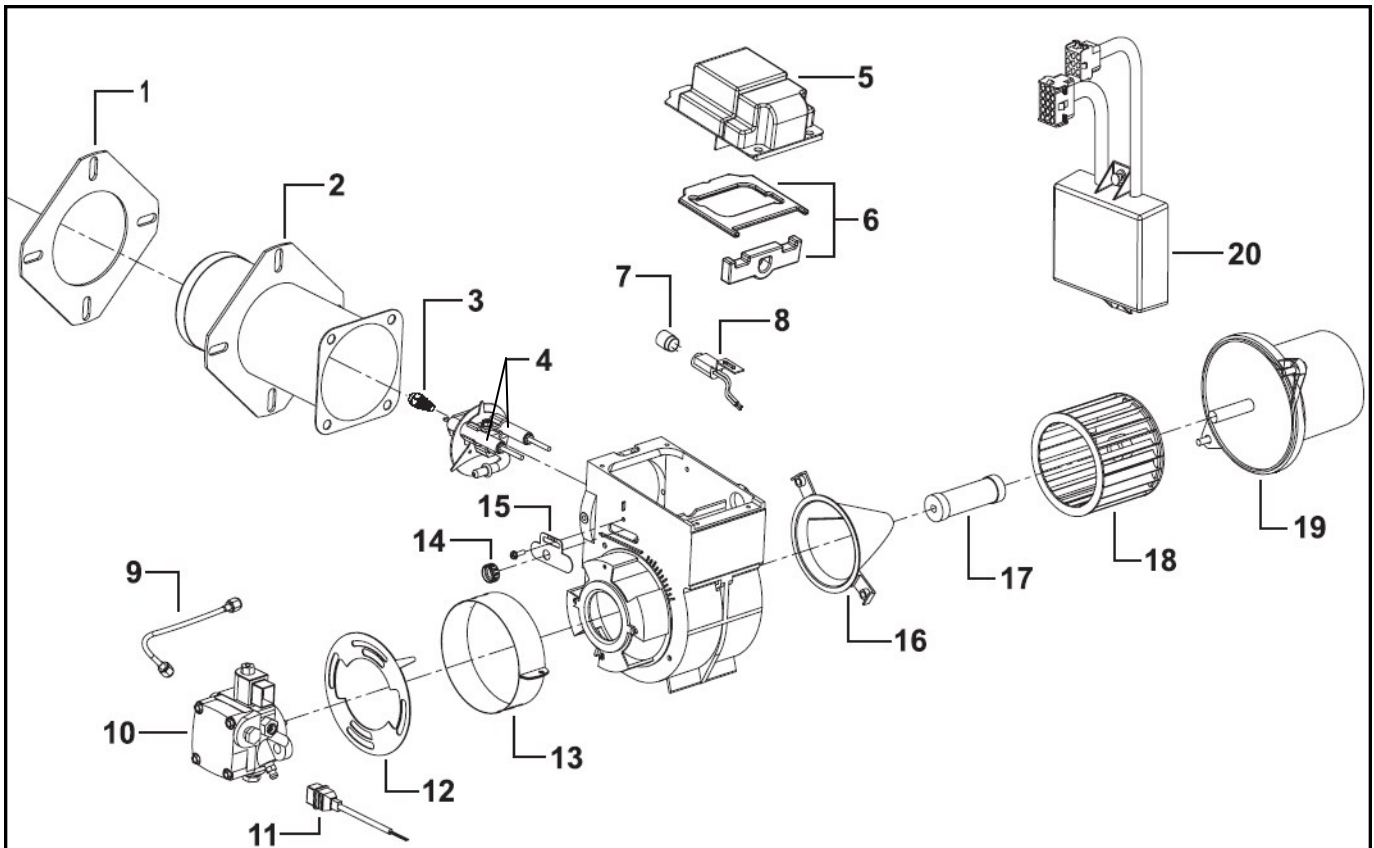

SECTION 2: DIESEL BURNER

Key	Part Number	Description
1	HDE-700-200	Diesel Burner Mounting Gasket
2	BPE-700-210	Air-Tube Assembly
3	WPX-886-41A	Nozzle, Fuel
4	ELX-375-005	Igniter Assembly
5	BPE-700-211	Ignition Module Assembly
6	BPE-700-213	Ignition Module Gasket Kit
7	BPE-700-214	Flame Sensor Cad Cell Assembly
8	BPE-700-215	Flame Sensor Socket
9	BPE-700-216	Fuel-Supply Tube Assembly
10	BPE-700-217-FRU	Fuel Pump Assembly and Mounting Gasket Kit
11	BPE-700-218	Cord-Set
12	BPE-700-219	Air Shutter
13	BPE-700-220	Air Band
14	BPE-700-221	Nut, Plate
15	BPE-700-222	Plate
16	BPE-700-223	Air Guide
17	BPE-700-224	Coupling
18	BPE-700-225	Blower Wheel
19	BPE-700-226-FRU	Blower Motor and Mounting Gasket Kit
20	ELE-400-202	Diesel-Burner Controller, Modified