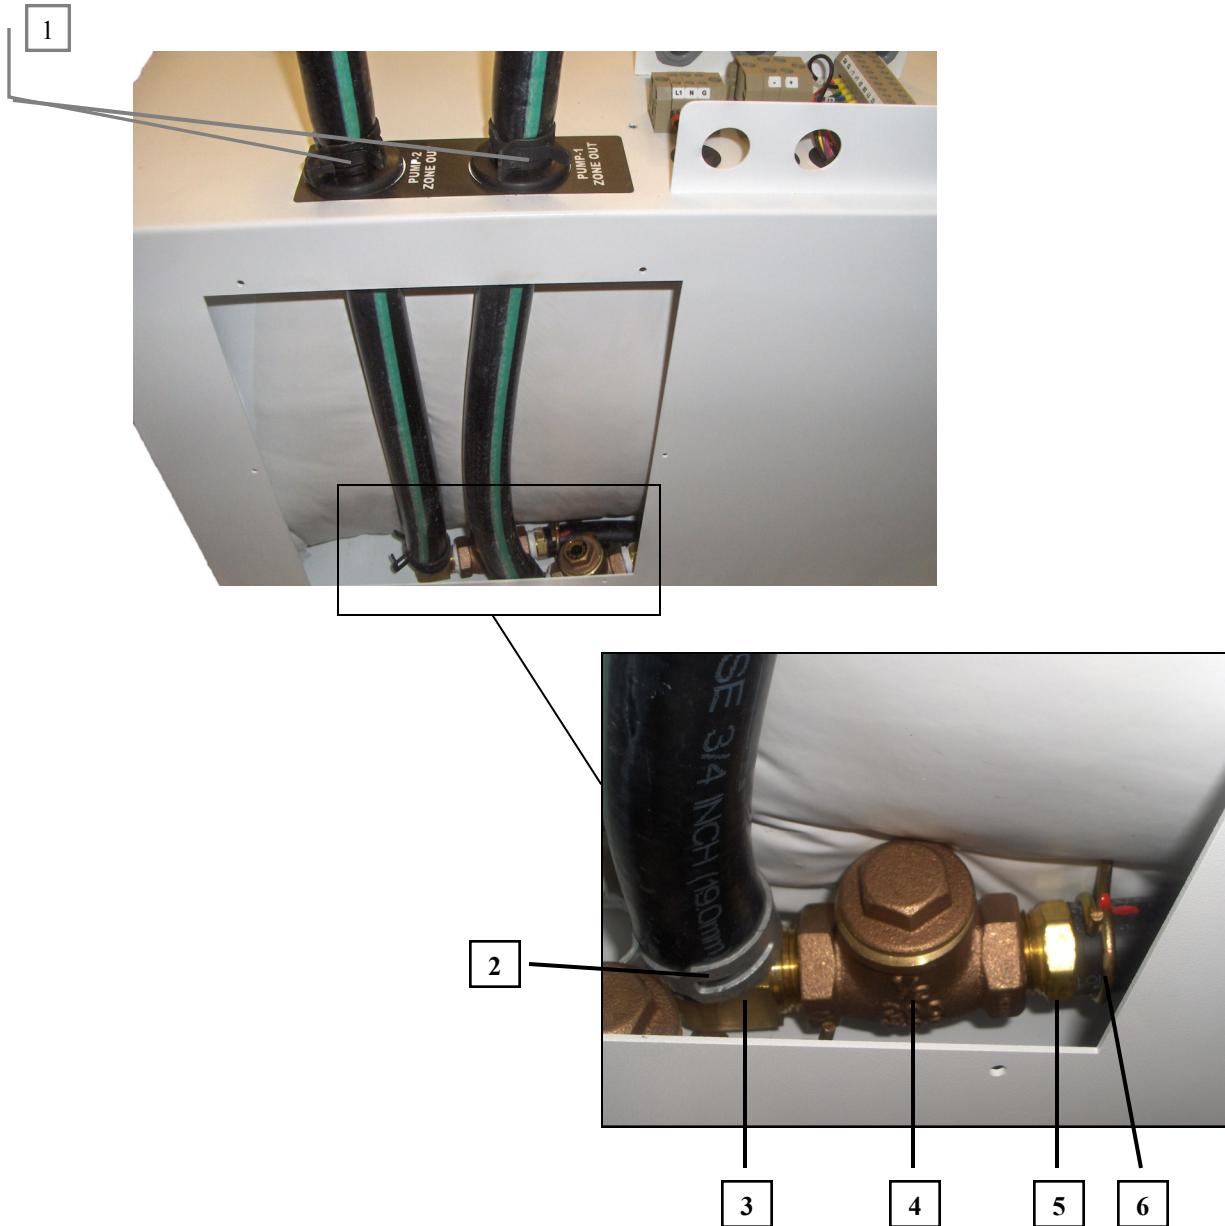

SECTION 1: HEATER OVERVIEW - CHECK VALVES

Key	Part Number	Description
1	PLX-CTB-270	Clamp, Hose Constant Tension 3/4 in
2	PLX-CTB-290	Clamp, Hose Constant Tension 1 1/16 in diameter
3	PLX-A65-300	Fitting, Brass, Elbow, 90°, Barb 3/4 x 1/2 (M) NP
4	PLX-2A1-300	Valve, Brass Check, 1/2 X 1/2 (F)NPT
5	PLX-699-330	Fitting, Brass, Barb 1/2 X 1/2 (M)NPT
6	PLX-000-140	Clamp, Hose Single Wire 7/8 in Steel