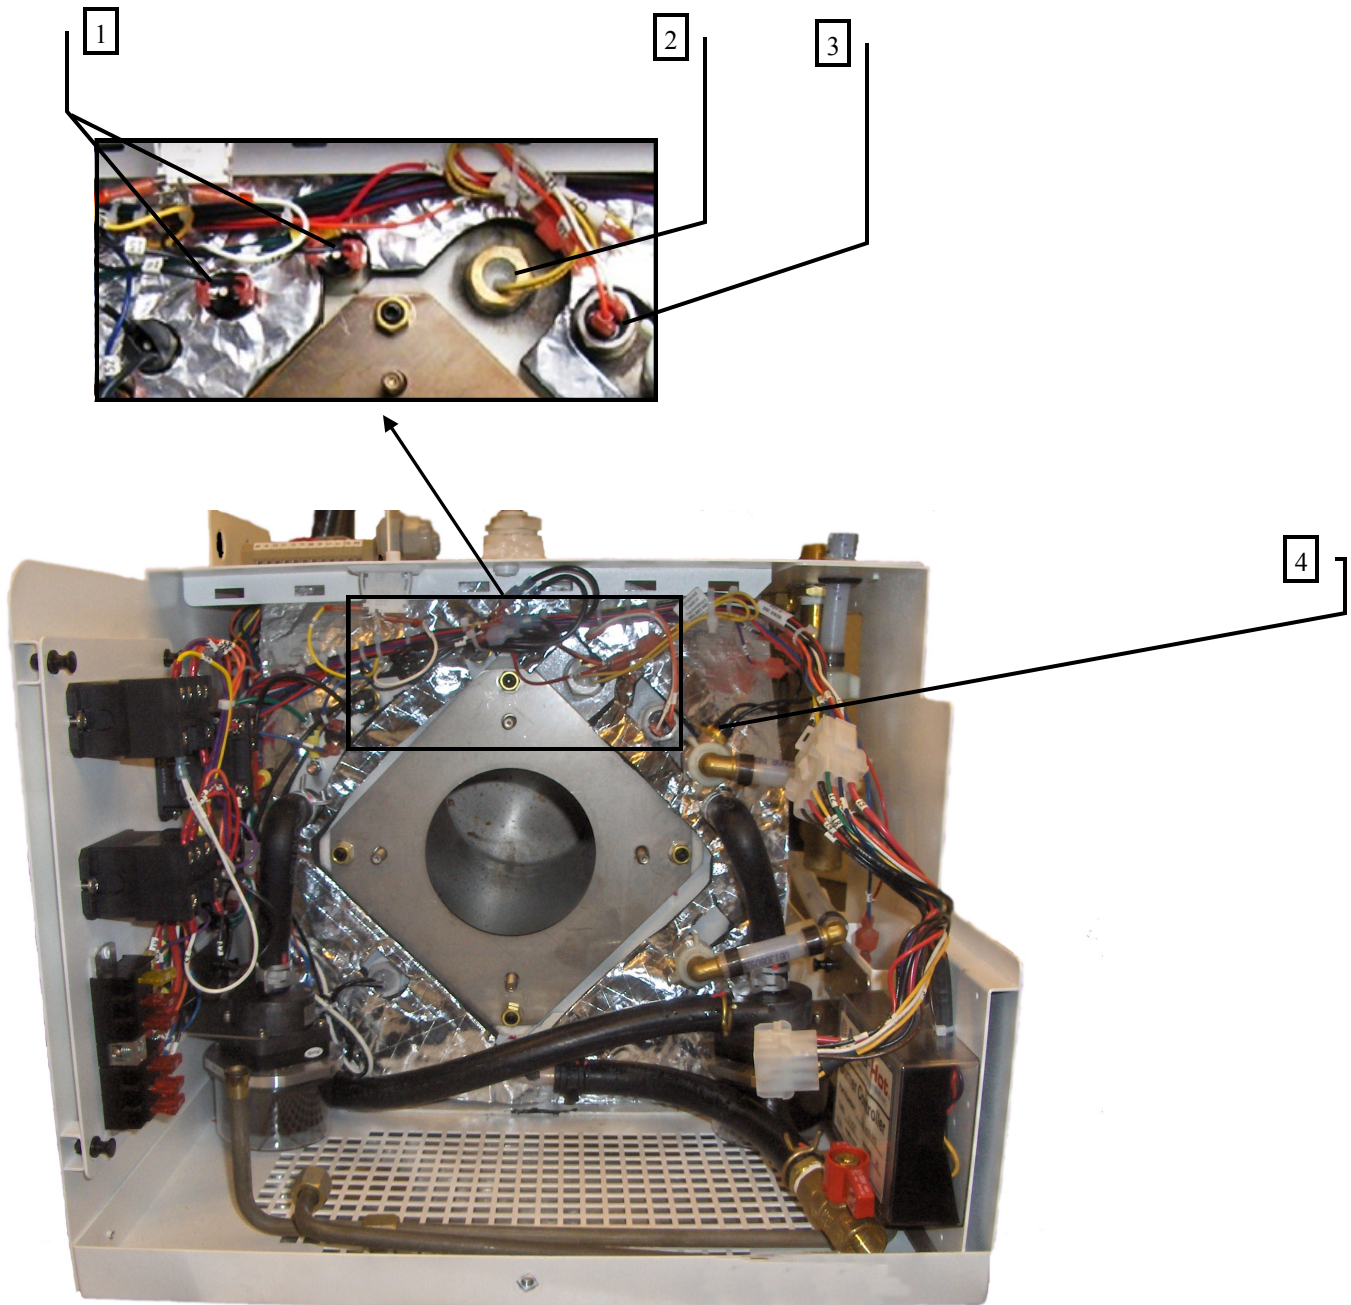

SECTION 1: HEATER OVERVIEW - FRONT

Key	Part Number	Description
1	ELE-HLT-425	Thermostat, High Limit 215°F
2	ELE-800-002	Switch Fluid Level Brass w/Connectors
3	ELE-014-005	Thermostat, Control 185°F 1/2 in (M) NPT
4	ELE-LTC-608	Thermostat, Low Temp Cut-Off w/Spade Connectors