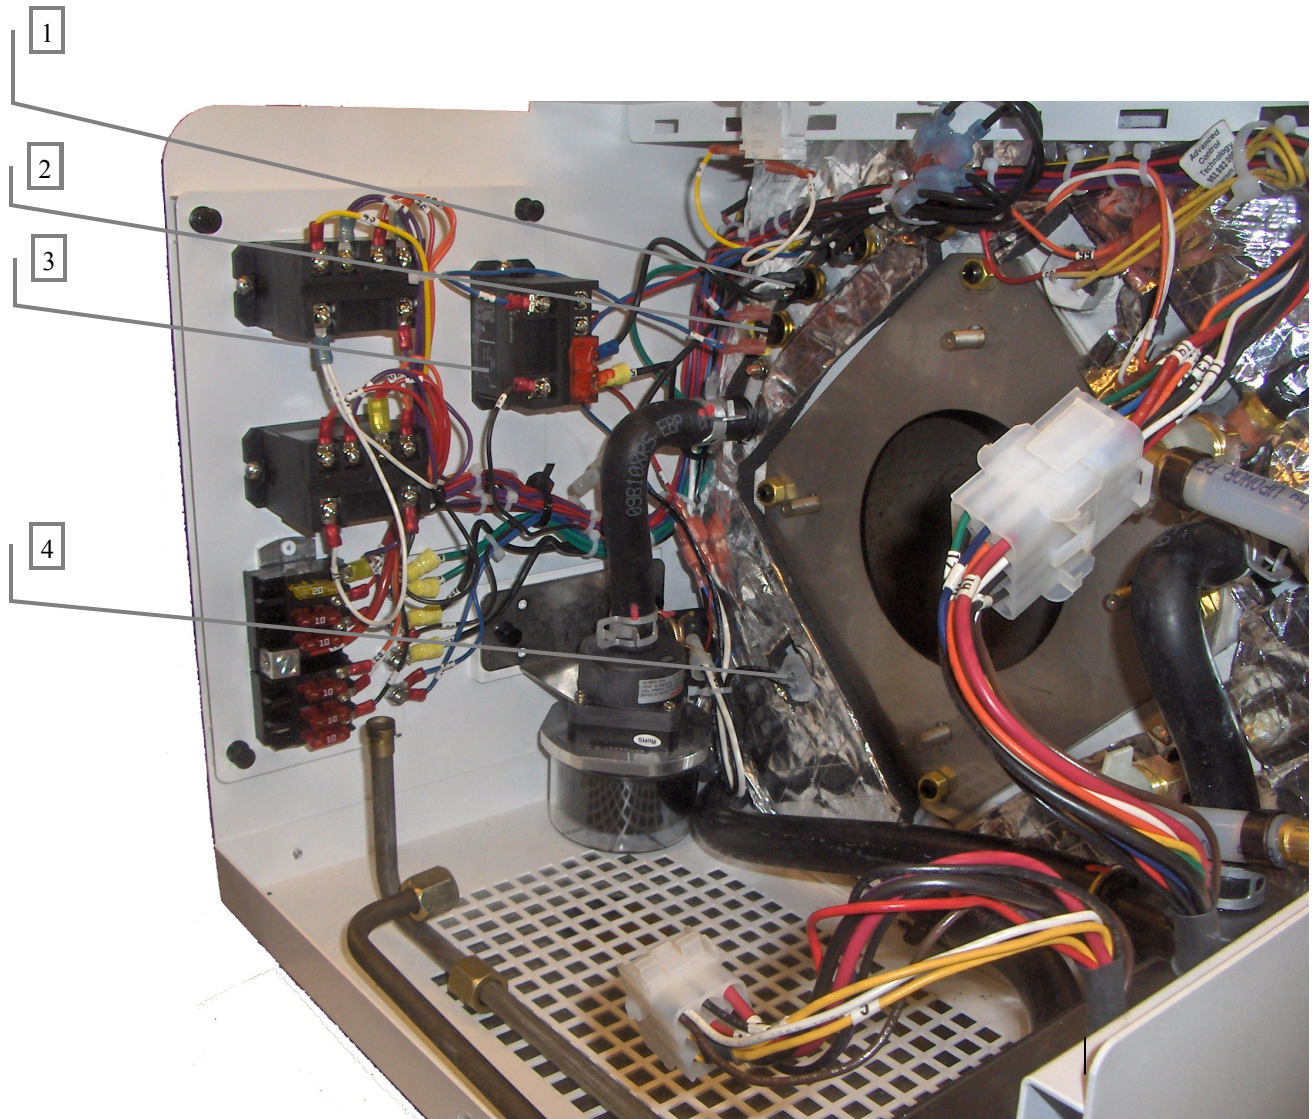

SECTION 1: HEATER OVERVIEW - FRONT

Key	Part Number	Description
1	ELE-HLT-424	Thermostat, High Limit VAC 215° F
2	ELE-800-108	Thermostat, Control VAC 185° F
3	ELX-630-001	Relay, 30A 277 VAC 12VDC Coil
4	ELE-207-500	Element, Electric Heating Cartridge, Immersion 120v 1500 Watt