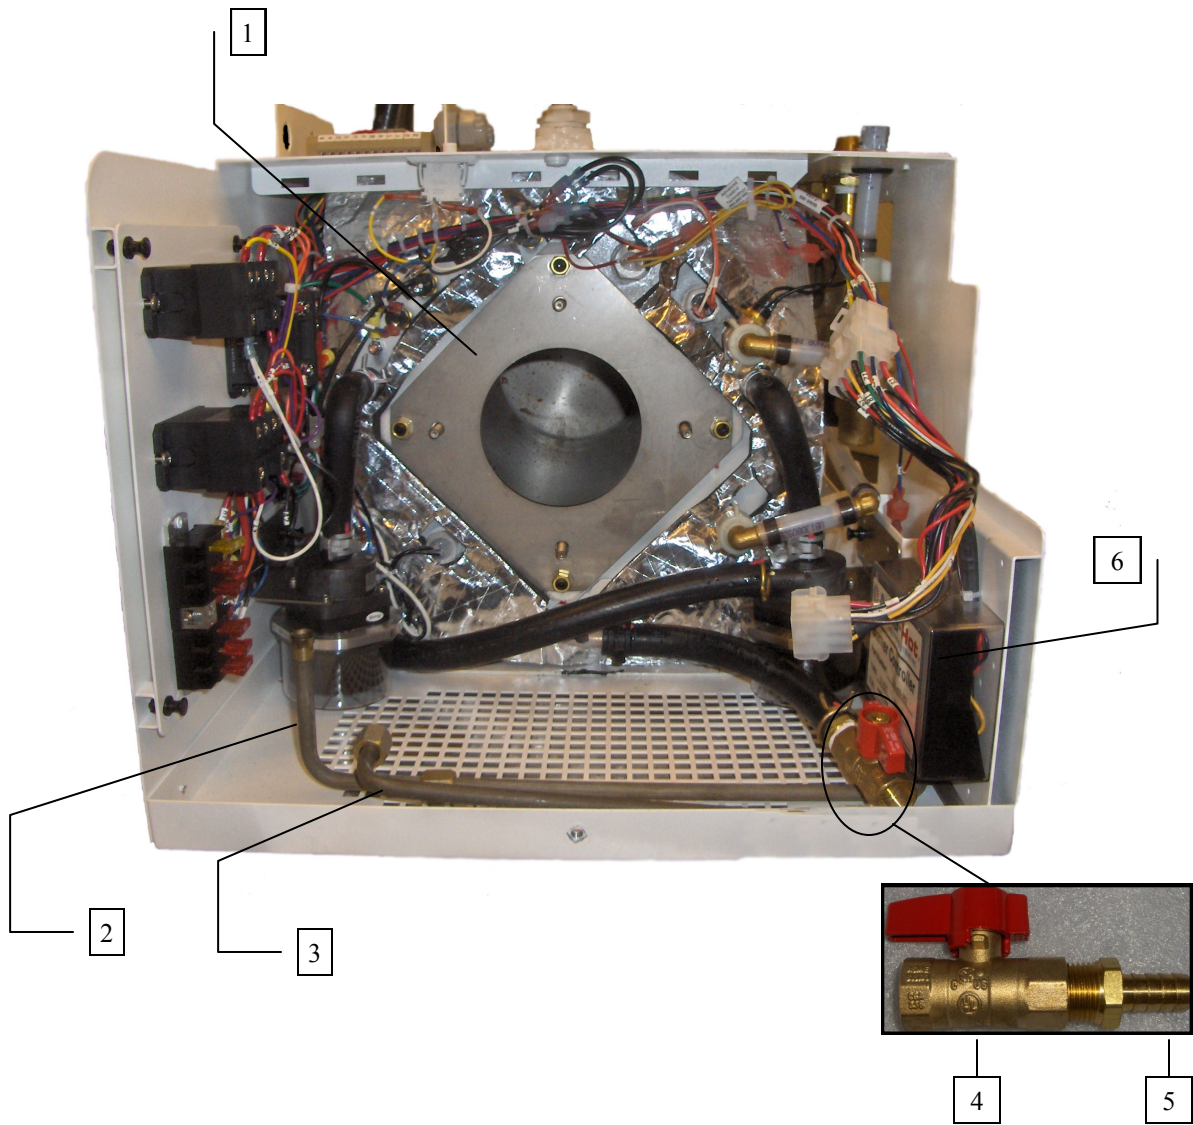

SECTION 1: HEATER OVERVIEW - TOP

Key	Part Number	Description
1	PLX-CTB-270	Clamp, Hose Constant Tension 7/8 in
2	SME-900-205	Cover, top/back/side assembly
3	PLX-105-800	Fitting, Bulkhead, 1/4 x 1/4 in (F) NPT Brass
4	PLE-105-810	Fitting, Bulkhead Mod 1/2 x 1/2 (F)
5	HDX-000-623	Clamp, Romex 1/2" Plastic

SECTION 1: HEATER OVERVIEW - TOP

Key	Part Number	Description
1	ELE-000-911	Block, Terminal 12 Position 22-12 AWG
2	HDX-000-623	Clamp, Romex 1/2" Plastic
3	ELE-000-900	Block, Terminal 2 Position 22-8 GA
4	ELE-000-905	Block Terminal 3 Position 22-8 GA

SECTION 1: HEATER OVERVIEW - FRONT

Key	Part Number	Description
1	HDX-100-100	Grommet, Nylatch
2	HDX-100-200	Plunger, Nylatch,
3	ELX-630-001	Relay, 30A 277 VAC 12VDC Coil
4	ELX-BB6-10A	Fuse Block
5	ELX-000-050	Switch, Interlock

SECTION 1: HEATER OVERVIEW - FRONT

Key	Part Number	Description
1	SME-700-280	Space, Flame Tube 6 in
2	FLE-421-857	Fuel Line, Supply Assembly 3/8 in Steel,
3	FLE-421-856	Fuel Line, Return Assembly 3/8 in Steel
4	PLX-BV1-200	Valve, Ball 1/2 in (F) NPT Brass
5	PLX-699-330	Fitting, Brass Barb 1/2 X 1/2 (M) NPT
6	ELE-400-202	Module, Burner Assembly