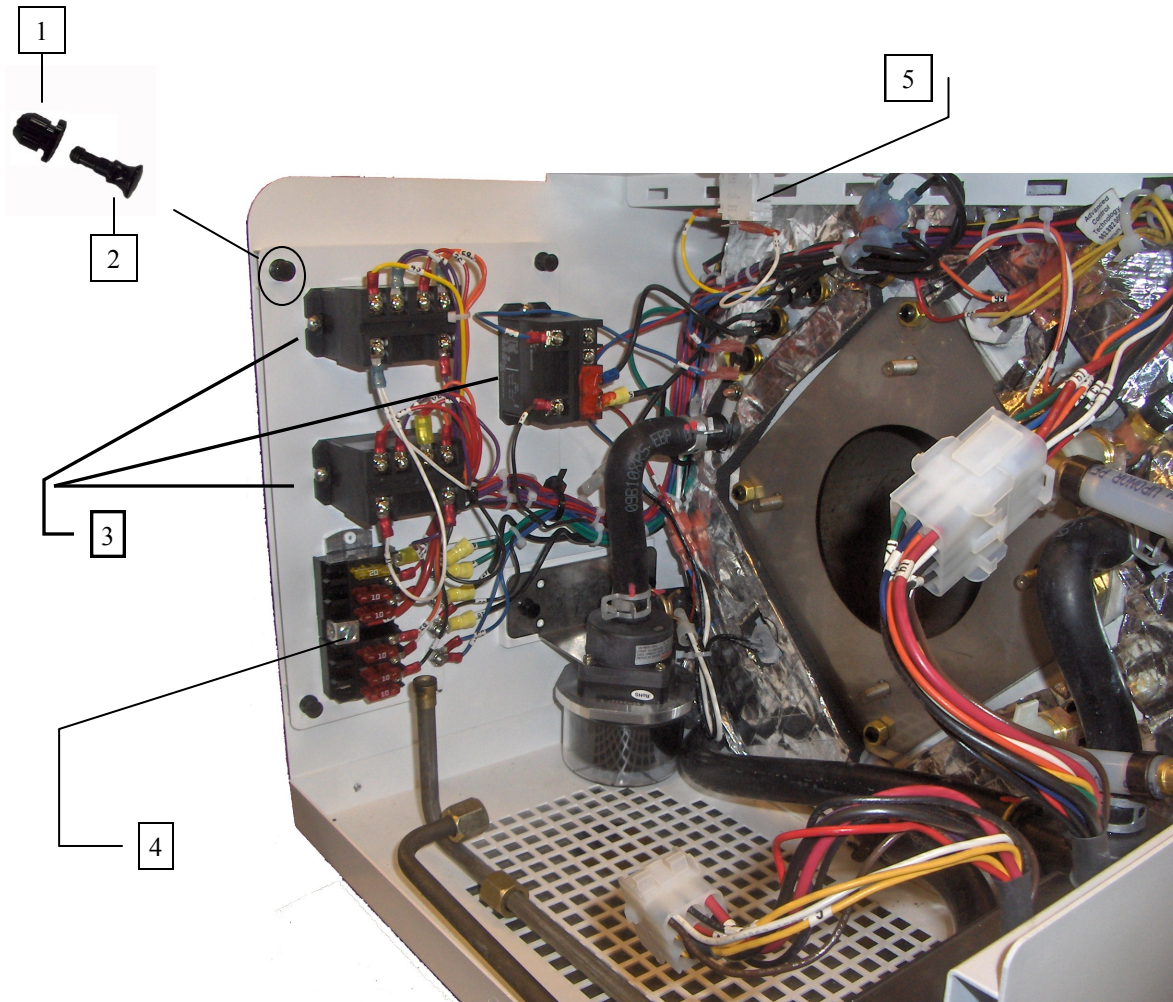

Section 2: Diesel-Burner

Overview Page 16-17

Section 3: Misc. Parts

Misc. Parts & Tools Page 18

SECTION 1: HEATER OVERVIEW - GENERAL

Key	Part Number	Description
1	PLX-007-065	Valve, Air Comb, Coin/Key
2	PLE-007-000	Valve, Air Assembly Comb, Coin/Key
3	PLX-CTB-250	Clamp, Hose Constant Tension, 23/32 in
4	PLE-210-192	Tube, Over Flow Clear 5/8 in x 8 ft
5	PLE-063-401	Tank 3 QT. Expansion w/ 5/8 in barbs
6	SME-700-180	Cover, Access
7	SME-700-802	Tray, Mounting, Assembly

SECTION 1: HEATER OVERVIEW - TOP

Key	Part Number	Description
1	PLX-CTB-270	Clamp, Hose Constant Tension 7/8 in
2	SME-900-205	Cover, top/back/side assembly
3	PLX-105-800	Fitting, Bulkhead, 1/4 x 1/4 in (F) NPT Brass
4	PLE-105-810	Fitting, Bulkhead Mod 1/2 x 1/2 (F)
5	HDX-000-623	Clamp, Romex 1/2" Plastic

SECTION 1: HEATER OVERVIEW - TOP

Key	Part Number	Description
1	ELE-000-911	Block, Terminal 12 Position 22-12 AWG
2	HDX-000-623	Clamp, Romex 1/2" Plastic
3	ELE-000-900	Block, Terminal 2 Position 22-8 GA
4	ELE-000-905	Block Terminal 3 Position 22-8 GA

SECTION 1: HEATER OVERVIEW - FRONT

Key	Part Number	Description
1	HDX-100-100	Grommet, Nylatch
2	HDX-100-200	Plunger, Nylatch,
3	ELX-630-001	Relay, 30A 277 VAC 12VDC Coil
4	ELX-BB6-10A	Fuse Block
5	ELX-000-050	Switch, Interlock