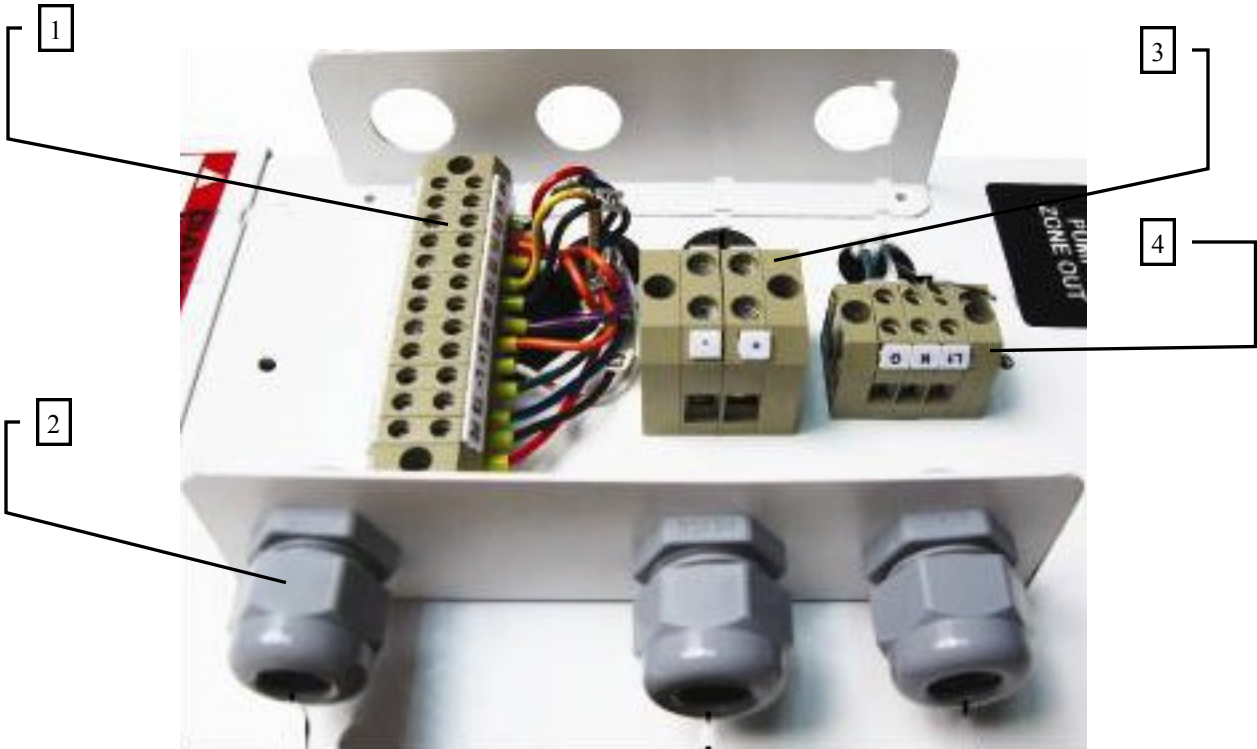

Section 2: Diesel-Burner

Overview Page 16-17

Section 3: Misc. Parts

Misc. Parts & Tools Page 18

SECTION 1: HEATER OVERVIEW - GENERAL

Key	Part Number	Description
1	PLX-007-065	Valve, Air Comb, Coin/Key
2	PLE-007-000	Valve, Air Assembly Comb, Coin/Key
3	PLX-CTB-250	Clamp, Hose Constant Tension, 23/32 in
4	PLE-210-192	Tube, Over Flow Clear 5/8 in x 8 ft
5	PLE-063-401	Tank 3 QT. Expansion w/ 5/8 in barbs
6	SME-700-180	Cover, Access
7	SME-700-802	Tray, Mounting, Assembly

SECTION 1: HEATER OVERVIEW - TOP

Key	Part Number	Description
1	PLX-CTB-270	Clamp, Hose Constant Tension 7/8 in
2	SME-900-205	Cover, top/back/side assembly
3	PLX-105-800	Fitting, Bulkhead, 1/4 x 1/4 in (F) NPT Brass
4	PLE-105-810	Fitting, Bulkhead Mod 1/2 x 1/2 (F)
5	HDX-000-623	Clamp, Romex 1/2" Plastic

SECTION 1: HEATER OVERVIEW - TOP

Key	Part Number	Description
1	ELE-000-911	Block, Terminal 12 Position 22-12 AWG
2	HDX-000-623	Clamp, Romex 1/2" Plastic
3	ELE-000-900	Block, Terminal 2 Position 22-8 GA
4	ELE-000-905	Block Terminal 3 Position 22-8 GA

SECTION 2: DIESEL BURNER

Key	Part Number	Description
1	HDE-700-200	Diesel Burner Mounting Gasket
2	BPE-700-210	Air-Tube Assembly
3	WPX-886-41A	Nozzle, Fuel
4	ELX-375-005	Igniter Assembly
5	BPE-700-211	Ignition Module Assembly
6	BPE-700-213	Ignition Module Gasket Kit
7	BPE-700-214	Flame Sensor Cad Cell Assembly
8	BPE-700-215	Flame Sensor Socket
9	BPE-700-216	Fuel-Supply Tube Assembly
10	BPE-700-217-FRU	Fuel Pump Assembly and Mounting Gasket Kit
11	BPE-700-218	Cord-Set
12	BPE-700-219	Air Shutter
13	BPE-700-220	Air Band
14	BPE-700-221	Nut, Plate
15	BPE-700-222	Plate
16	BPE-700-223	Air Guide
17	BPE-700-224	Coupling
18	BPE-700-225	Blower Wheel
19	BPE-700-226-FRU	Blower Motor and Mounting Gasket Kit
20	ELE-400-202	Diesel-Burner Controller, Modified