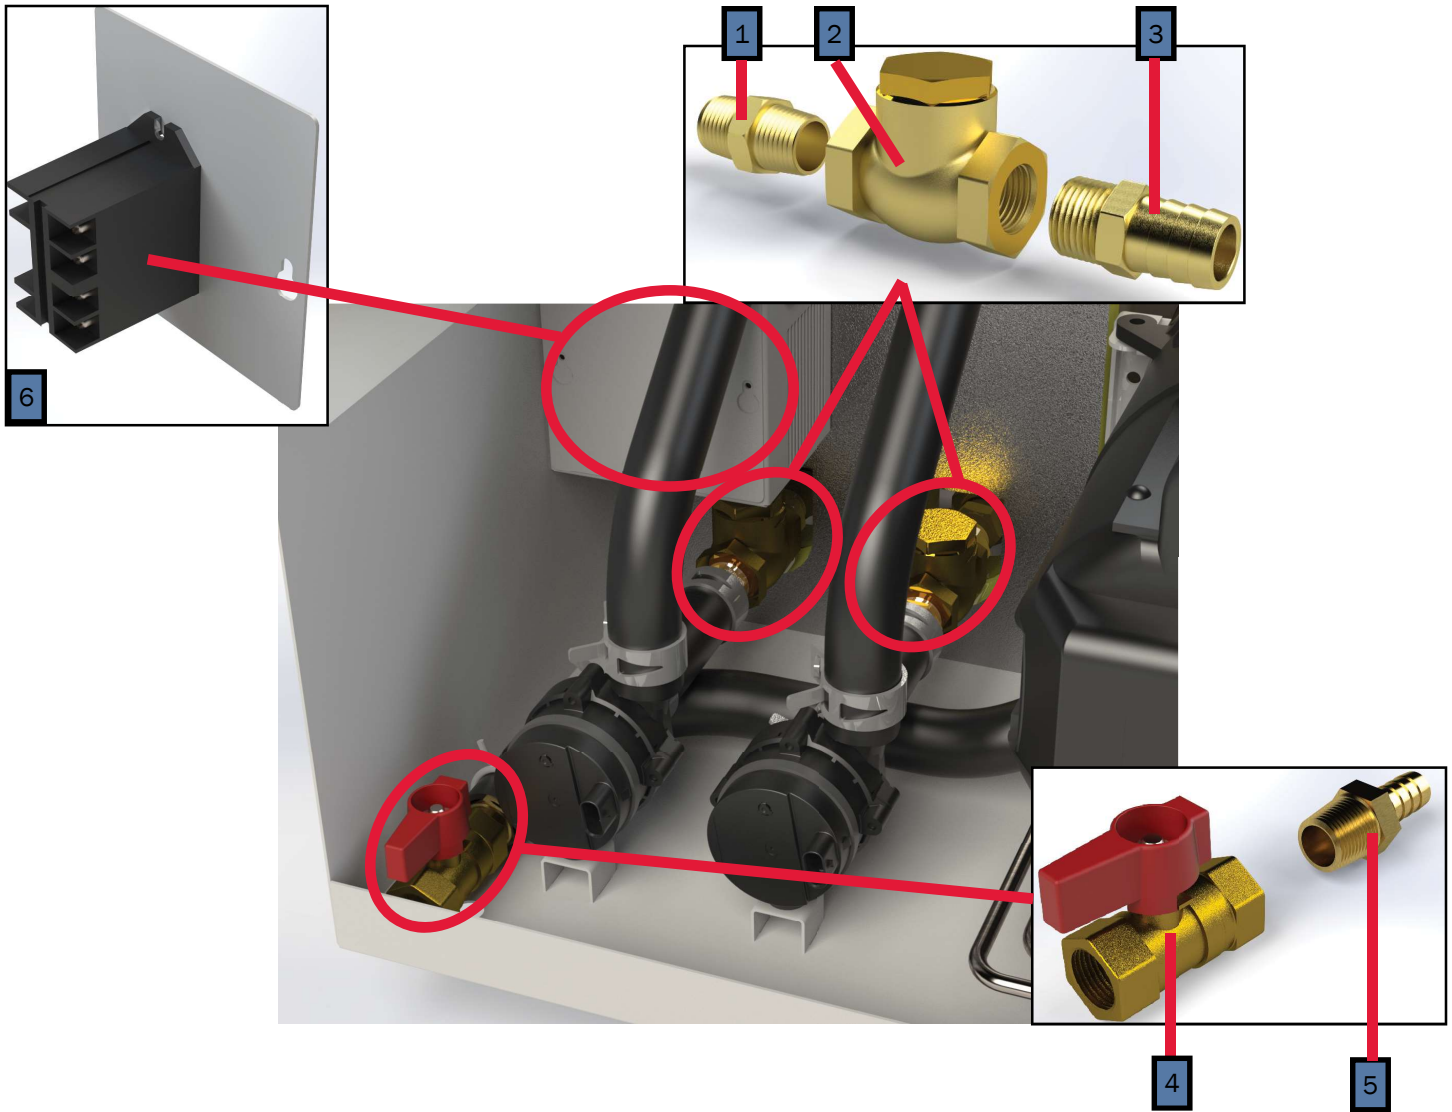

PARTS MANUAL

400 Series

AHE-400-D02
with

NOTE: Service parts and accessories are available through Aqua-Hot Factory Authorized Service Centers or at www.aquahot.com.

Key	Part Number	Beginning of Use	Description
1	ELE-PCB-501	-	Kit, Reporter Controller w/ Terminals
2	ELE-500-105	-	Reporter OEM Connector Kit
3	ELE-000-508	Launch	2-Position Switch Panel Assembly
4	SME-000-508	Launch	2-Position Switch Panel (44mm x 22mm Cut-outs)
5	ELX-283-283	Launch	4 Terminal 12V LED Rocker Switch (44mm x 22mm Cutout)
6	PLE-070-401	Launch	Tank, 3qt. Expansion Assembly
7	PLE-000-200	Launch	Gates Safety Stripe Expansion Tank Hose Kit
8	PLX-CTB-250	Launch	Clamp, Hose, Constant Tension, 23/32 in.

Key	Part Number	Date of Use	Description
1	HDX-000-623	Launch	Clamp, Romex, 1/2in. Plastic
2	PLX-CTB-270	Launch	Clamp, Hose, Constant Tension, 3/4in.
3	PLX-000-433	Launch	Hose, Heater, 3/4 in. x 18in.
4	PLE-007-000	Launch	Valve, Air Assembly Comb, Coin/Key
4A	PLE-007-065	Launch	Valve, Air Comb, Coin/Key
5	PLX-105-800	Launch	Fitting, Bulkhead, 1/4 x 1/4 in. (F) NPT Brass
6	SME-450-030	Launch	Cover, Access, Main
7	SME-450-070	Launch	Tray, Mounting Assembly

Key	Part Number	Beginning of Use	Description
1	PLX-100-900	A450-150727(DE3) A450-150750(DW3)	Buehler C21 Fluid Pump
1A	PLX-100-836	A450-150727(DE3) A450-150750(DW3)	Fluid Pump Mounting Bracket
2	ELE-400-900	Launch	Buehler C20 Pump Harness
3	HDX-000-623	Launch	Clamp, Romex, 1/2in. Plastic
3A	PLE-100-902	Launch	Buehler Pump Assembly with Harness & Terminals
4	ELX-000-050	Launch	Switch, Interlock
5	ELX-100-455	Launch	Harness, Wiring, 12ft Assembly (not pictured)

Key	Part Number	Date of Use	Description
1	PLX-122-000	Launch	Brass Close Nipple Fitting, 1/2" (M) NPT w/Hex
2	PLX-2A1-300	Launch	Brass Check Valve, 1/2" (F) NPT
3	PLX-A65-200	Launch	Brass Barb Fitting, 3/4" x 1/2" (M) NPT
4	PLX-BV1-200	Launch	Ball Valve 1/2"(F) NPT
5	PLX-699-330	Launch	Brass Barb Fitting 1/2" x 1/2" (M) NPT
6	ELX-630-001	Launch	30A 277V AC Relay w/ 12V DC Coil