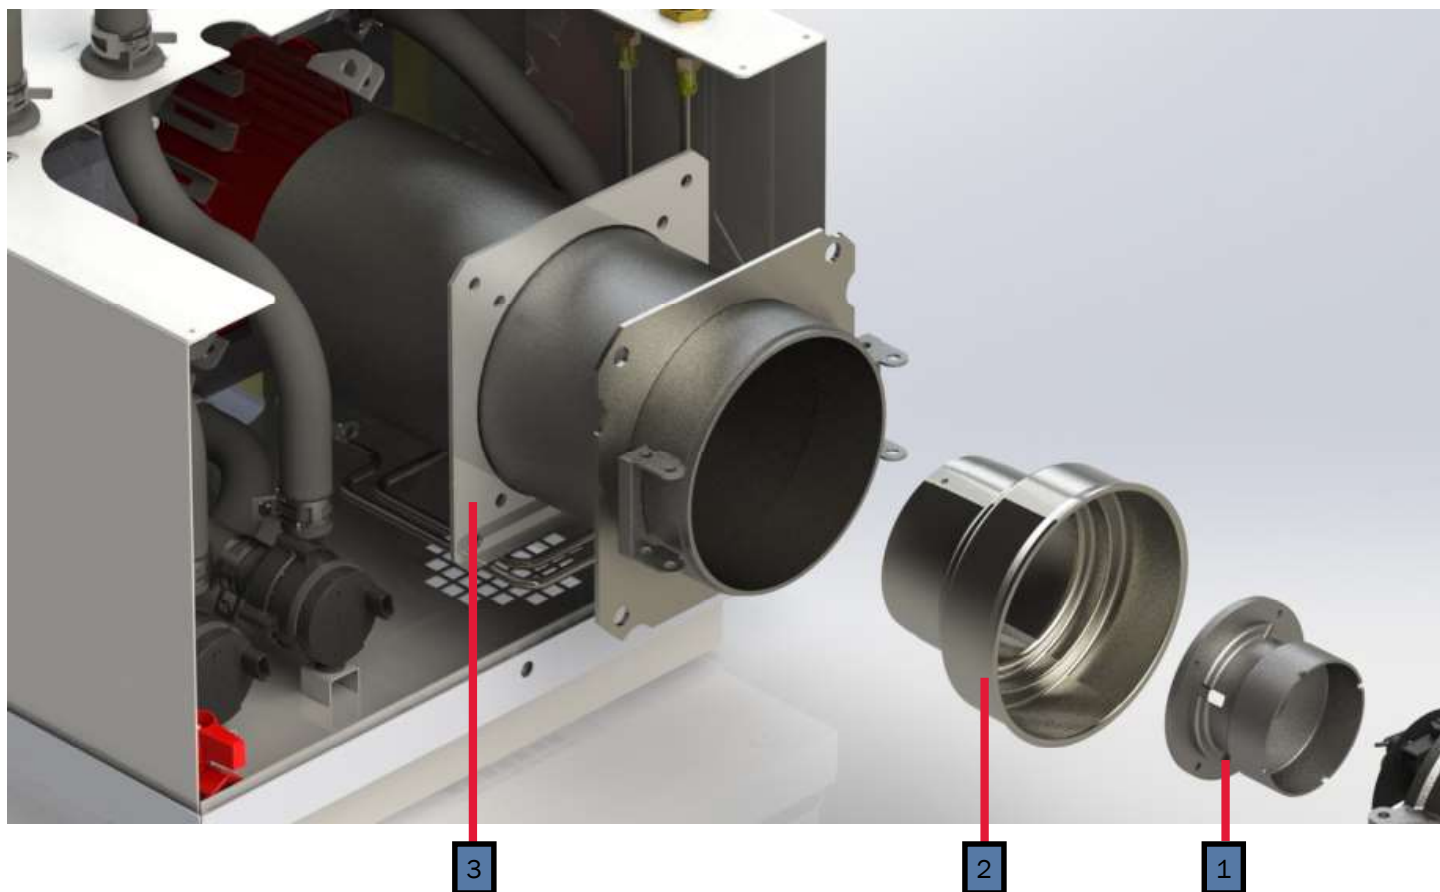

Key	Part Number	Beginning of Use	Description
1	WPX-302-652	Launch	DBW 2010 Air Swirler
2	WPX-302-828	Launch	DBW 2010 Swirler Housing
3	HDE-700-205	Launch	Combustion Chamber Tube Gasket