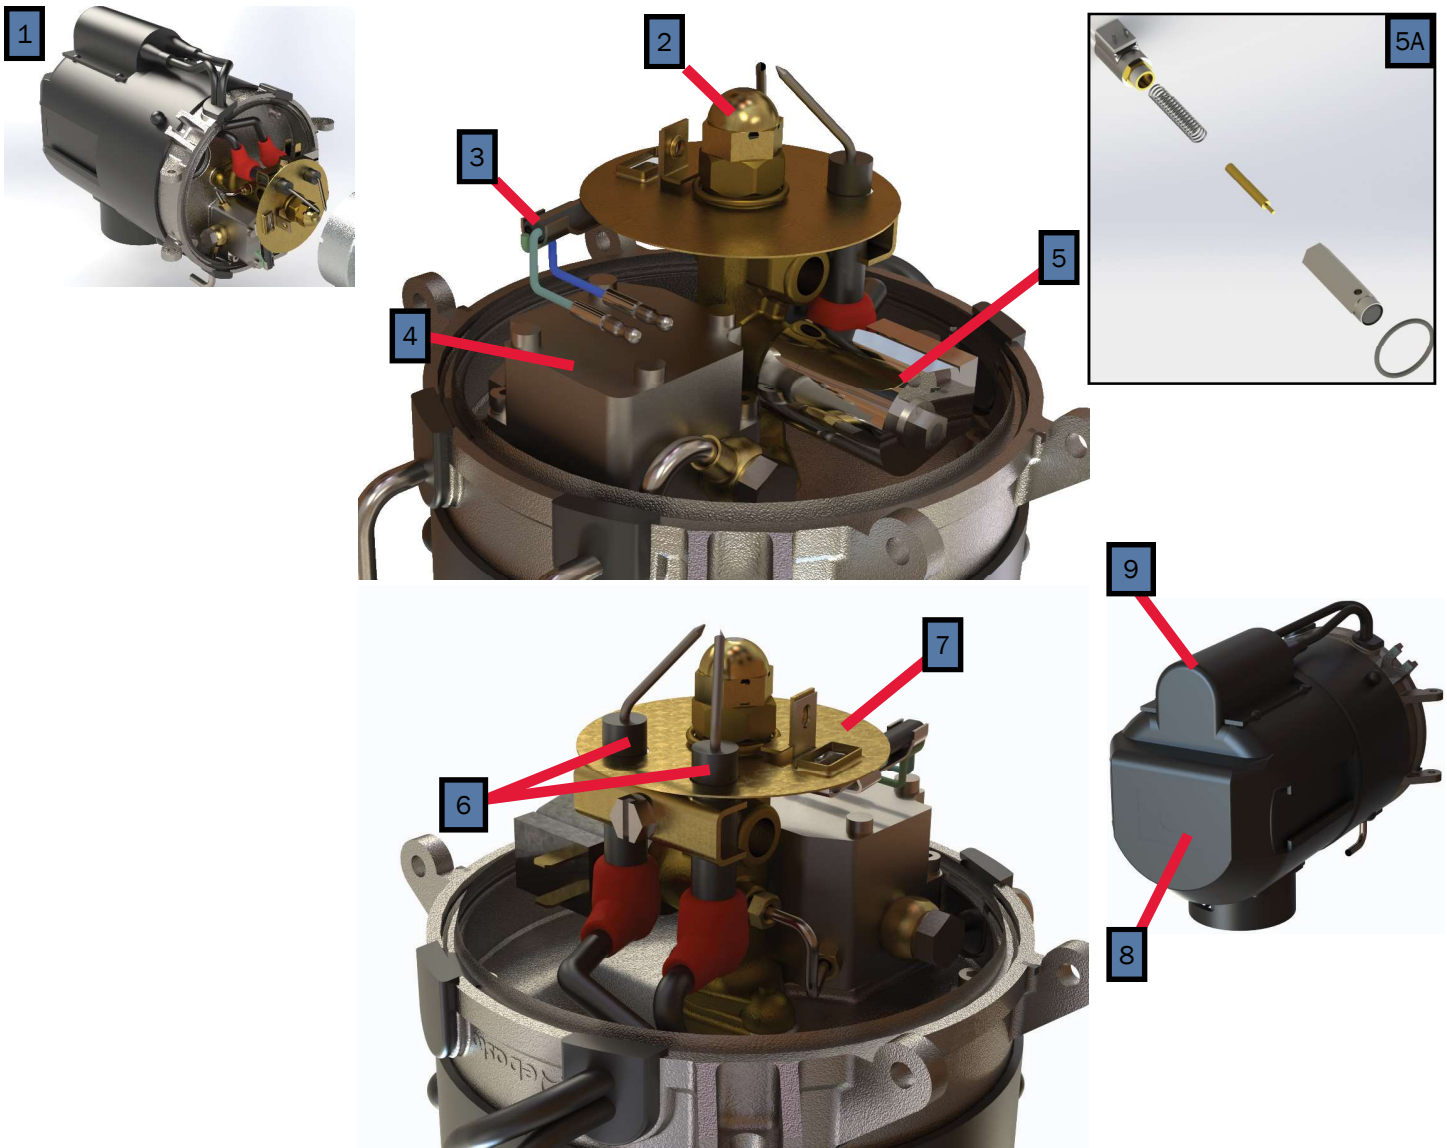

Key	Part Number	Date of Use	Description
1	WPX-909-180	Launch	12V DC Webasto Burner
2	WPX-886-41A	Launch	Diesel Fuel Nozzle
3	WPX-638-78A	Launch	Webasto Flame Sensor Photo Eye
4	WPX-503-03A	Launch	Webasto Fuel 10 Bar Pump Kit
5	WPX-322-083	Launch	Webasto 12V DC Fuel Solenoid Valve
5A	WPX-386-650	Launch	Webasto Fuel Solenoid Rebuild Kit
6	WPX-274-313	Launch	Webasto Ignition Electrode
7	WPX-887-71A	Launch	Webasto Photo Disc
8	WPX-436-216	Launch	Motor Protection Cap
9	WPX-101-838	Launch	Webasto 12V DC Ignition Coil