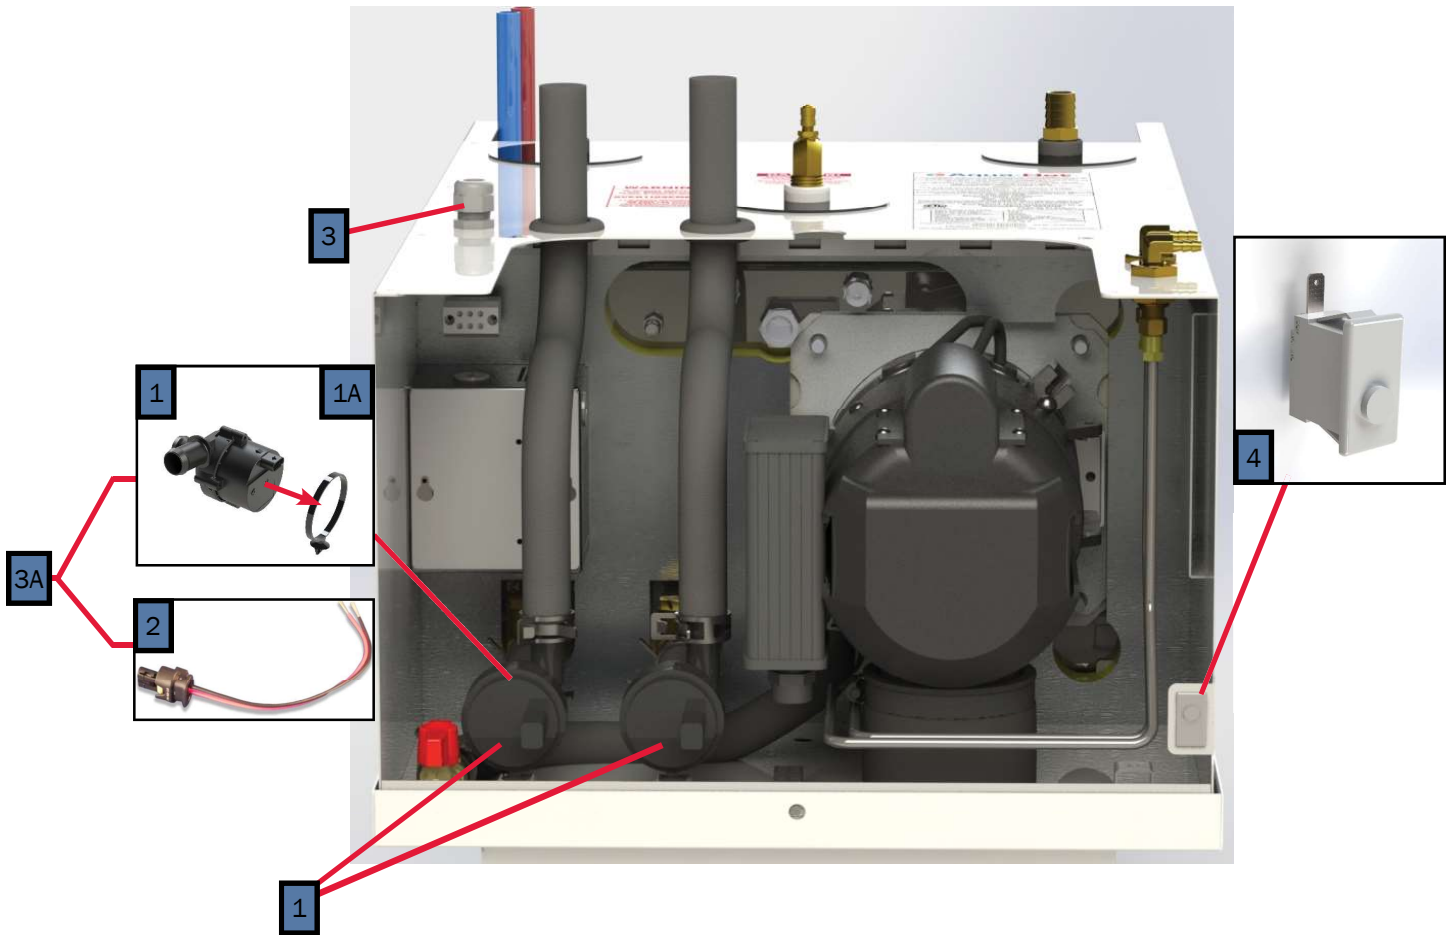

PARTS MANUAL

400 Series

AHE-400-D02
with

NOTE: Service parts and accessories are available through Aqua-Hot Factory Authorized Service Centers or at www.aquahot.com.

Key	Part Number	Beginning of Use	Description
1	ELE-PCB-501	-	Kit, Reporter Controller w/ Terminals
2	ELE-500-105	-	Reporter OEM Connector Kit
3	ELE-000-508	Launch	2-Position Switch Panel Assembly
4	SME-000-508	Launch	2-Position Switch Panel (44mm x 22mm Cut-outs)
5	ELX-283-283	Launch	4 Terminal 12V LED Rocker Switch (44mm x 22mm Cutout)
6	PLE-070-401	Launch	Tank, 3qt. Expansion Assembly
7	PLE-000-200	Launch	Gates Safety Stripe Expansion Tank Hose Kit
8	PLX-CTB-250	Launch	Clamp, Hose, Constant Tension, 23/32 in.

Key	Part Number	Date of Use	Description
1	HDX-000-623	Launch	Clamp, Romex, 1/2in. Plastic
2	PLX-CTB-270	Launch	Clamp, Hose, Constant Tension, 3/4in.
3	PLX-000-433	Launch	Hose, Heater, 3/4 in. x 18in.
4	PLE-007-000	Launch	Valve, Air Assembly Comb, Coin/Key
4A	PLE-007-065	Launch	Valve, Air Comb, Coin/Key
5	PLX-105-800	Launch	Fitting, Bulkhead, 1/4 x 1/4 in. (F) NPT Brass
6	SME-450-030	Launch	Cover, Access, Main
7	SME-450-070	Launch	Tray, Mounting Assembly

Key	Part Number	Beginning of Use	Description
1	PLX-100-900	A450-150727(DE3) A450-150750(DW3)	Buehler C21 Fluid Pump
1A	PLX-100-836	A450-150727(DE3) A450-150750(DW3)	Fluid Pump Mounting Bracket
2	ELE-400-900	Launch	Buehler C20 Pump Harness
3	HDX-000-623	Launch	Clamp, Romex, 1/2in. Plastic
3A	PLE-100-902	Launch	Buehler Pump Assembly with Harness & Terminals
4	ELX-000-050	Launch	Switch, Interlock
5	ELX-100-455	Launch	Harness, Wiring, 12ft Assembly (not pictured)

Key	Part Number	Date of Use	Description
1	ELE-800-006	Launch	Fluid Level Sensor
2	ELE-HLT-425	Launch	Thermostat, High-Limit 215 °F w/ Spade Connections
3	ELE-015-011	Launch to A400-195434	Thermostat, Control ½" (M) NPT (Discontinued)
4	ELE-014-711	A450-195434	Thermistor, Tank Temperature Sensor