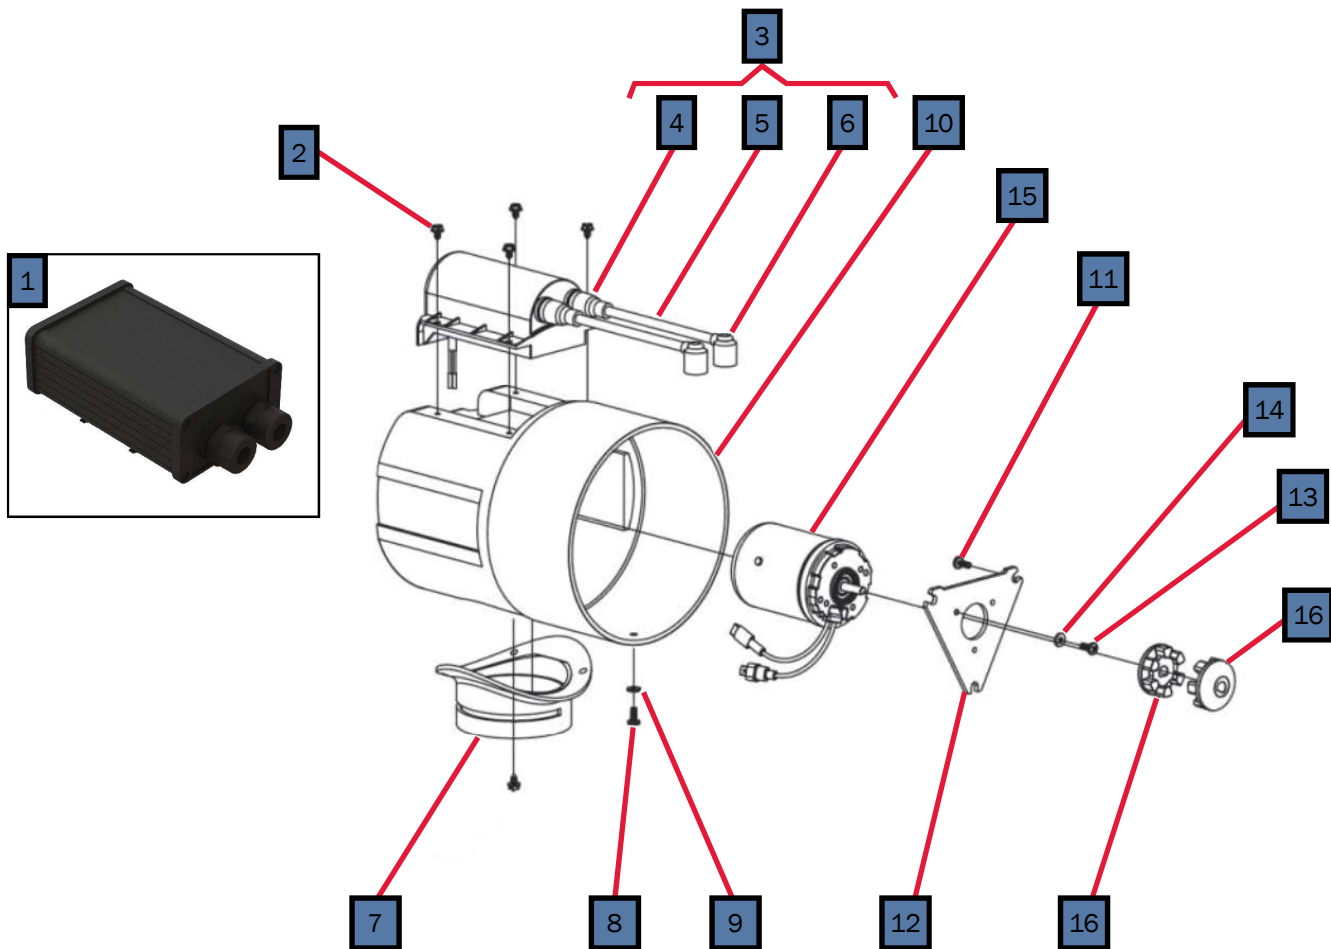

Key	Part Number	Date of Use	Description
1	WPE-300-901	Launch	Aqua-Hot Webasto Diesel Burner Controller
2	WPX-470-562	Launch	Coil Mounting Screw
3	WPX-101-838	Launch	12V DC Ignition Coil
4	WPX-404-918	Launch	Ignition Wire Boot
5	WPX-178-624	Launch	Ignition Wire
6	WPX-176-494	Launch	Ignition Wire Boot Elbow
7	WPX-350-427	Launch	Combustion Air Intake Shutter
8	WPX-432-377	Launch	Protection Housing Screw
9	WPX-152-269	Launch	Protection Housing Star Washer
10	WPX-436-216	Launch	Motor Protection Cap
11	WPX-147-834	Launch	Blower Housing Flange Screw
12	WPX-425-05A	Launch	Motor Mounting Plate
13	WPX-432-377	Launch	Motor Plate Screw
14	WPX-152-269	Launch	Motor Plate Washer Star
15	WPX-425-060	Launch	Combustion Air/Fuel Pump Motor, 12V DC
16	WPX-350-516	Launch	6mm Clutch Half