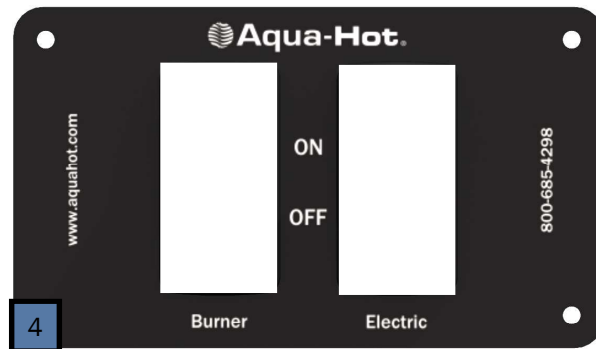

PARTS MANUAL

400 Series

AHE-400-D02
with

NOTE: Service parts and accessories are available through Aqua-Hot Factory Authorized Service Centers or at www.aquahot.com.

Key	Part Number	Beginning of Use	Description
1	ELE-PCB-501	-	Kit, Reporter Controller w/ Terminals
2	ELE-500-105	-	Reporter OEM Connector Kit
3	ELE-000-508	Launch	2-Position Switch Panel Assembly
4	SME-000-508	Launch	2-Position Switch Panel (44mm x 22mm Cut-outs)
5	ELX-283-283	Launch	4 Terminal 12V LED Rocker Switch (44mm x 22mm Cutout)
6	PLE-070-401	Launch	Tank, 3qt. Expansion Assembly
7	PLE-000-200	Launch	Gates Safety Stripe Expansion Tank Hose Kit
8	PLX-CTB-250	Launch	Clamp, Hose, Constant Tension, 23/32 in.