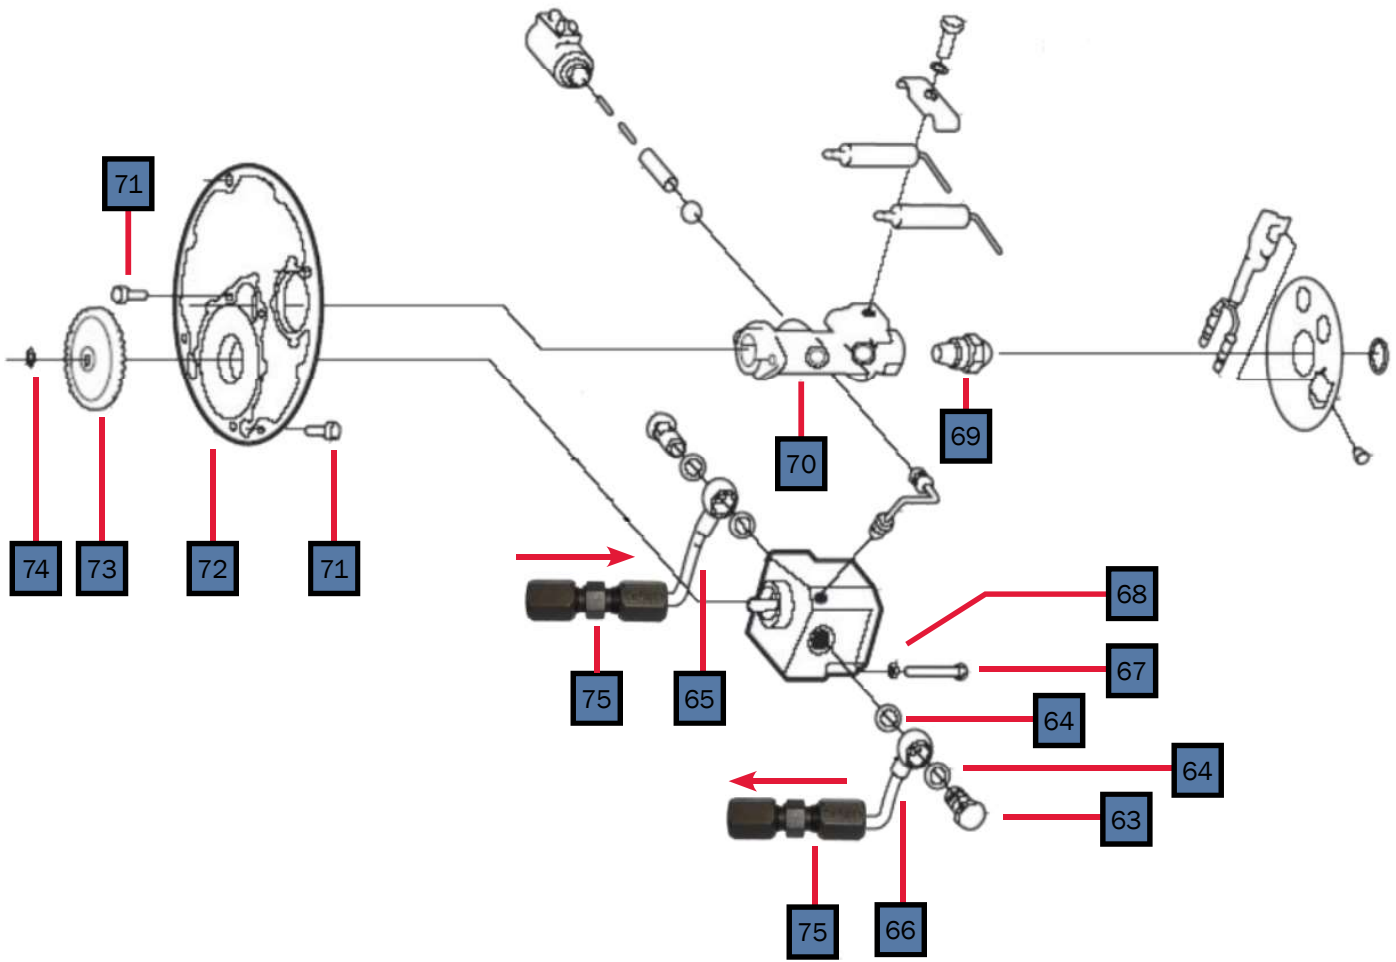

Key	Part Number	Date of Use	Description
63	WPX-150-754	Launch	Banjo Bolt
64	WPX-151-157	Launch	Copper Ring Gasket
65	WPX-661-002	Launch	DBW 2010 Fuel Supply Banjo Pipe (w/ straight tube)
66	WPX-661-001	Launch	DBW 2010 Fuel Return Banjo Pipe (w/ straight tube)
67	WPX-277-282	Launch	Fuel Pump Mounting Screw
68	WPX-152-544	Launch	Fuel Pump Lock Washer
69	WPX-886-41A	Launch	Fuel Nozzle 0.35GPH
70	WPX-412-198	Launch	Brass Fuel Nozzle Manifold
71	WPX-277-150	Launch	Nozzle Stand Screw Plate
72	WPX-102-861	Launch	Manifold Plate
73	WPX-371-289	Launch	Nylon Fuel Pump Gear
74	WPX-152-390	Launch	Gear Snap Ring
75	FLX-421-010	Launch	Hex Union Tube Fitting