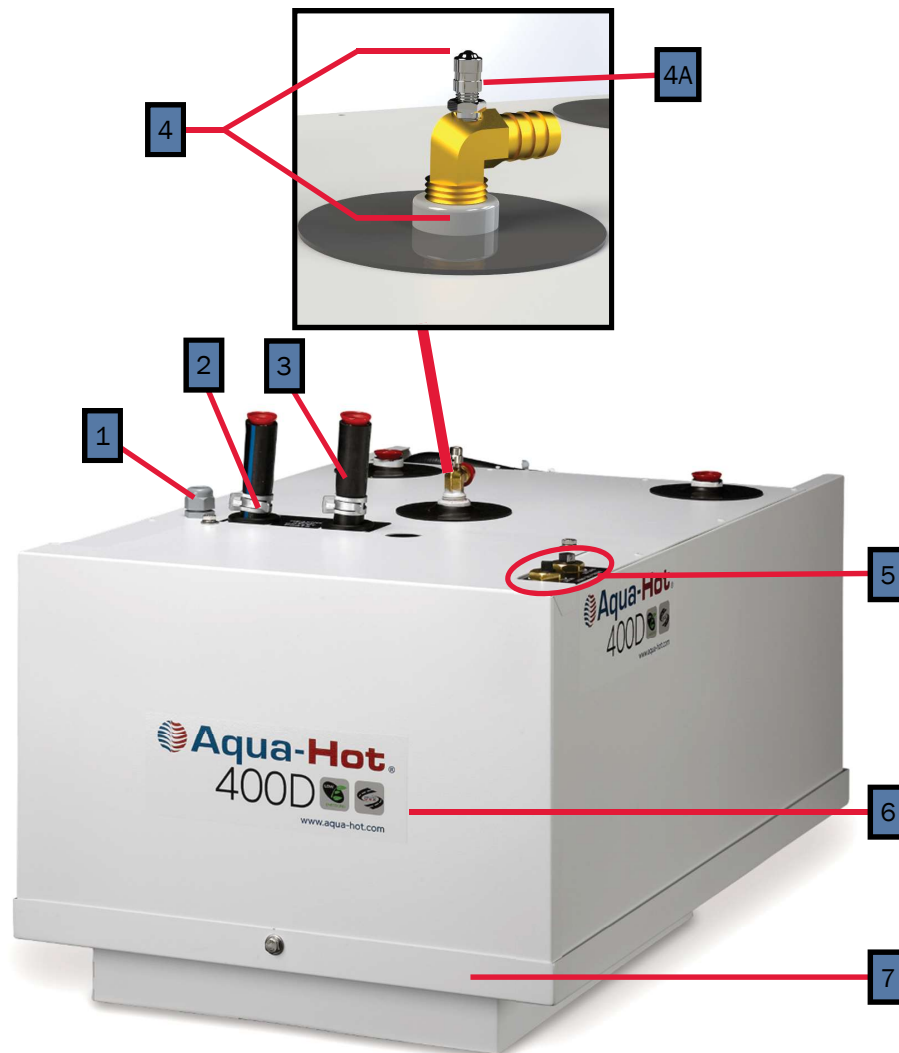

PARTS MANUAL

400 Series

AHE-400-D02
with

NOTE: Service parts and accessories are available through Aqua-Hot Factory Authorized Service Centers or at www.aquahot.com.

Key	Part Number	Beginning of Use	Description
1	ELE-PCB-501	-	Kit, Reporter Controller w/ Terminals
2	ELE-500-105	-	Reporter OEM Connector Kit
3	ELE-000-508	Launch	2-Position Switch Panel Assembly
4	SME-000-508	Launch	2-Position Switch Panel (44mm x 22mm Cut-outs)
5	ELX-283-283	Launch	4 Terminal 12V LED Rocker Switch (44mm x 22mm Cutout)
6	PLE-070-401	Launch	Tank, 3qt. Expansion Assembly
7	PLE-000-200	Launch	Gates Safety Stripe Expansion Tank Hose Kit
8	PLX-CTB-250	Launch	Clamp, Hose, Constant Tension, 23/32 in.

Key	Part Number	Date of Use	Description
1	HDX-000-623	Launch	Clamp, Romex, 1/2in. Plastic
2	PLX-CTB-270	Launch	Clamp, Hose, Constant Tension, 3/4in.
3	PLX-000-433	Launch	Hose, Heater, 3/4 in. x 18in.
4	PLE-007-000	Launch	Valve, Air Assembly Comb, Coin/Key
4A	PLE-007-065	Launch	Valve, Air Comb, Coin/Key
5	PLX-105-800	Launch	Fitting, Bulkhead, 1/4 x 1/4 in. (F) NPT Brass
6	SME-450-030	Launch	Cover, Access, Main
7	SME-450-070	Launch	Tray, Mounting Assembly

Key	Part Number	Beginning of Use	Description
1	PLX-100-900	A450-150727(DE3) A450-150750(DW3)	Buehler C21 Fluid Pump
1A	PLX-100-836	A450-150727(DE3) A450-150750(DW3)	Fluid Pump Mounting Bracket
2	ELE-400-900	Launch	Buehler C20 Pump Harness
3	HDX-000-623	Launch	Clamp, Romex, 1/2in. Plastic
3A	PLE-100-902	Launch	Buehler Pump Assembly with Harness & Terminals
4	ELX-000-050	Launch	Switch, Interlock
5	ELX-100-455	Launch	Harness, Wiring, 12ft Assembly (not pictured)

Key	Part Number	Date of Use	Description
1	ELE-800-006	Launch	Fluid Level Sensor
2	ELE-HLT-425	Launch	Thermostat, High-Limit 215 °F w/ Spade Connections
3	ELE-015-011	Launch to A400-195434	Thermostat, Control ½" (M) NPT (Discontinued)
4	ELE-014-711	A450-195434	Thermistor, Tank Temperature Sensor