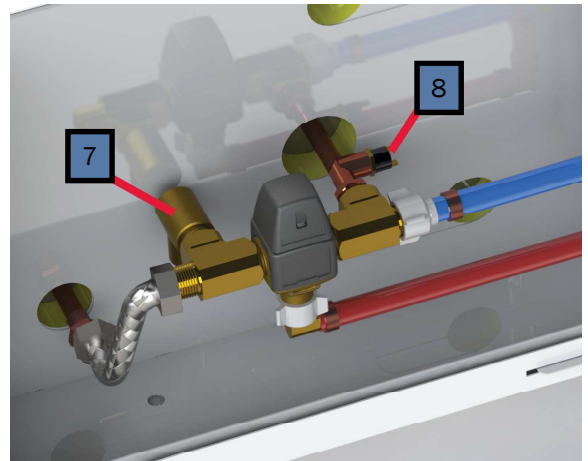

Key	Part Number	Beginning of Use	Description
1	PLX-362-100	-	Danfoss Tempering Valve
1A	PLX-09P-000	Launch	Honeywell Tempering Valve (Discontinued)
2	PLX-0X1-07D	Launch	Fitting, Tee, 1/2" NPT (M) (F) Brass
3	PLX-110-050	Launch	Lead Free Stainless Steel Braided Faucet Connector
4	PLX-000-755	Launch	Fitting, Elbow, Swivel 1/2" Barb x 1/2" NPT, Brass
5	PLX-000-730	Launch	Fitting, Straight Swivel 1/2" Barb x 1/2" NPT
6	PLX-000-745	Launch	Ring, Crimp, 1/2"
7	PLX-111-125	Launch	Pressure Relief Valve
8	ELE-LTC-608	Launch	Low-Temp Cutoff Thermostat