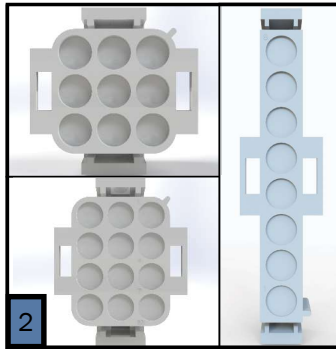

PARTS MANUAL

400 Series

AHE-400-D02
with

NOTE: Service parts and accessories are available through Aqua-Hot Factory Authorized Service Centers or at www.aquahot.com.

Key	Part Number	Beginning of Use	Description
1	ELE-PCB-501	-	Kit, Reporter Controller w/ Terminals
2	ELE-500-105	-	Reporter OEM Connector Kit
3	ELE-000-508	Launch	2-Position Switch Panel Assembly
4	SME-000-508	Launch	2-Position Switch Panel (44mm x 22mm Cut-outs)
5	ELX-283-283	Launch	4 Terminal 12V LED Rocker Switch (44mm x 22mm Cutout)
6	PLE-070-401	Launch	Tank, 3qt. Expansion Assembly
7	PLE-000-200	Launch	Gates Safety Stripe Expansion Tank Hose Kit
8	PLX-CTB-250	Launch	Clamp, Hose, Constant Tension, 23/32 in.

Key	Part Number	Date of Use	Description
1	HDX-000-623	Launch	Clamp, Romex, 1/2in. Plastic
2	PLX-CTB-270	Launch	Clamp, Hose, Constant Tension, 3/4in.
3	PLX-000-433	Launch	Hose, Heater, 3/4 in. x 18in.
4	PLE-007-000	Launch	Valve, Air Assembly Comb, Coin/Key
4A	PLE-007-065	Launch	Valve, Air Comb, Coin/Key
5	PLX-105-800	Launch	Fitting, Bulkhead, 1/4 x 1/4 in. (F) NPT Brass
6	SME-450-030	Launch	Cover, Access, Main
7	SME-450-070	Launch	Tray, Mounting Assembly

Key	Part Number	Beginning of Use	Description
1	PLX-100-900	A450-150727(DE3) A450-150750(DW3)	Buehler C21 Fluid Pump
1A	PLX-100-836	A450-150727(DE3) A450-150750(DW3)	Fluid Pump Mounting Bracket
2	ELE-400-900	Launch	Buehler C20 Pump Harness
3	HDX-000-623	Launch	Clamp, Romex, 1/2in. Plastic
3A	PLE-100-902	Launch	Buehler Pump Assembly with Harness & Terminals
4	ELX-000-050	Launch	Switch, Interlock
5	ELX-100-455	Launch	Harness, Wiring, 12ft Assembly (not pictured)

Key	Part Number	Date of Use	Description
1	PLX-122-000	Launch	Brass Close Nipple Fitting, 1/2" (M) NPT w/Hex
2	PLX-2A1-300	Launch	Brass Check Valve, 1/2" (F) NPT
3	PLX-A65-200	Launch	Brass Barb Fitting, 3/4" x 1/2" (M) NPT
4	PLX-BV1-200	Launch	Ball Valve 1/2"(F) NPT
5	PLX-699-330	Launch	Brass Barb Fitting 1/2" x 1/2" (M) NPT
6	ELX-630-001	Launch	30A 277V AC Relay w/ 12V DC Coil