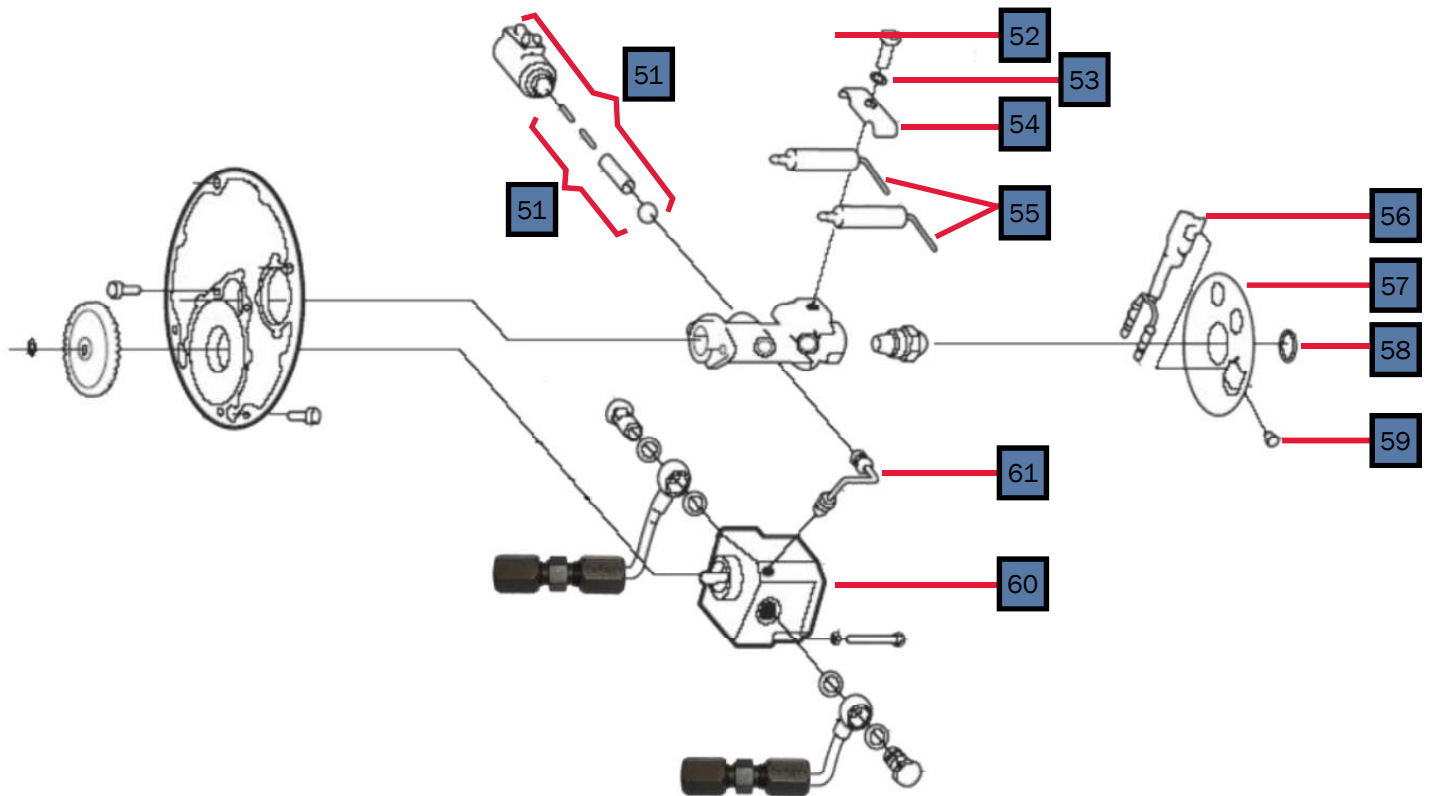

Key	Part Number	Date of Use	Description
50	WPX-322-083	Launch	Fuel Solenoid Valve, 12V DC
51	WPX-386-650	Launch	Fuel Solenoid Valve Kit
52	WPX-267-279	Launch	Electrode Bolt
53	WPX-152-560	Launch	Electrode Lock Washer
54	WPX-278-971	Launch	Electrode Clamp
55	WPX-274-313	Launch	Ignition Electrode
56	WPX-638-78A	Launch	Flame Sensor
57	WPX-887-71A	Launch	Photo Disc
58	WPX-453-048	Launch	Photo Disc Retaining Clip
59	WPX-147-699	Launch	Flame Sensor Screw
60	WPX-503-03A	Launch	Fuel Pump Kit
61	WPX-665-49A	Launch	High-Pressure Fuel Tube