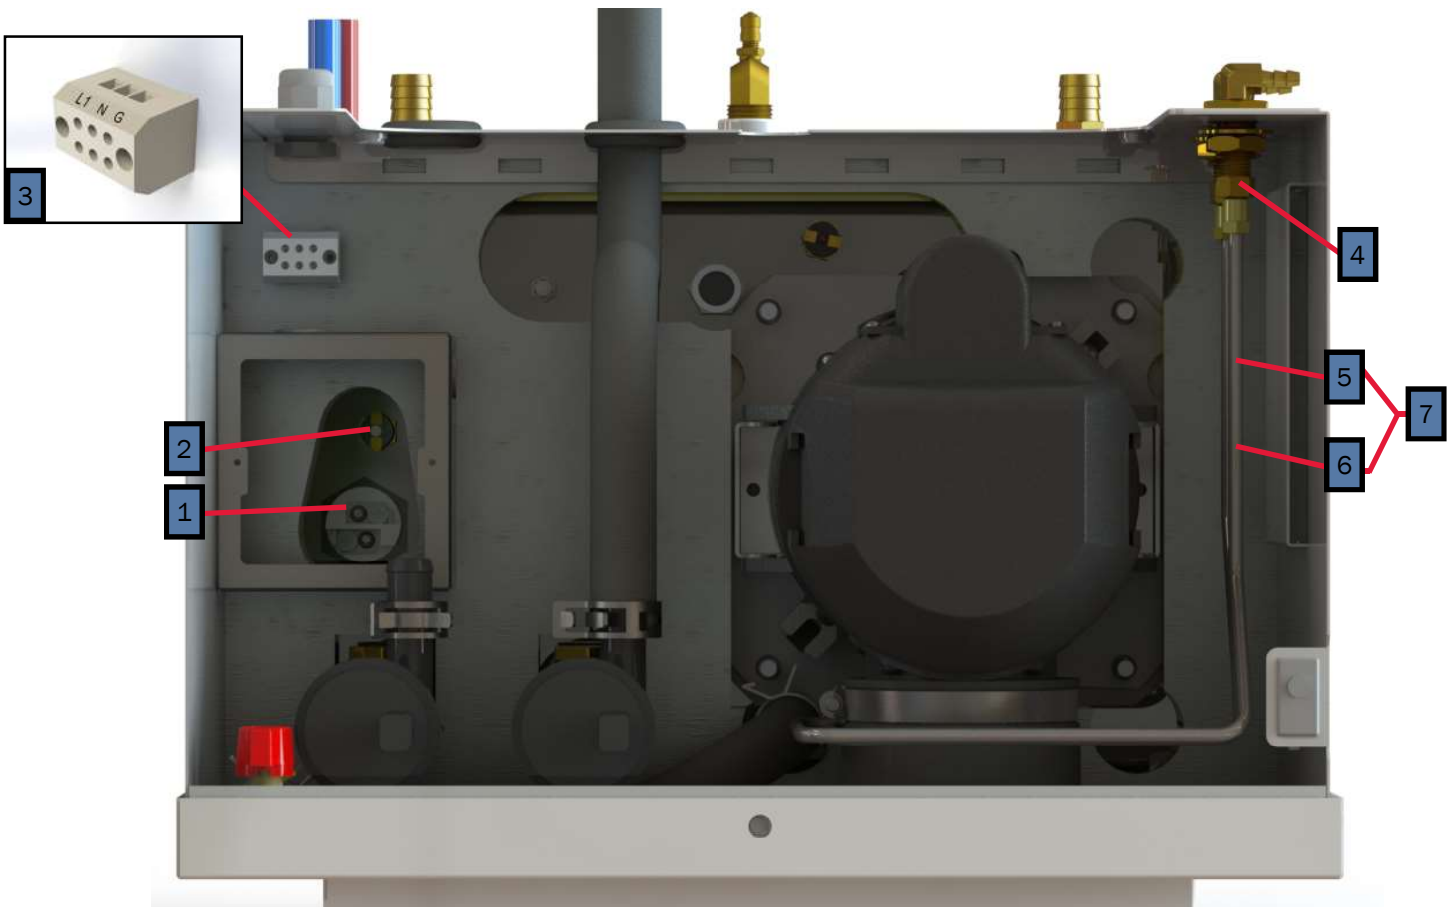

Key	Part Number	Date of Use	Description
1	ELX-2E7-540	Launch	Element, Electric Heating, 120VAC 1650W
2	ELE-HLT-426	Launch	Thermostat, High-Limit VAC 215 °F
3	ELE-000-905	Launch	Block, Terminal, 3-Position 22-8 AWG
4	FLX-421-851	Launch	Fitting, Inverted Flare Connector ¼ Tube x ¼ (M) NPT
5	FLE-421-851	Launch	Tube, Supply Fuel Line Assembly
6	FLE-421-852	Launch	Tube, Return Fuel Line Assembly
7	FLE-421-852-FRU	Launch	Fuel Line Replacement Kit