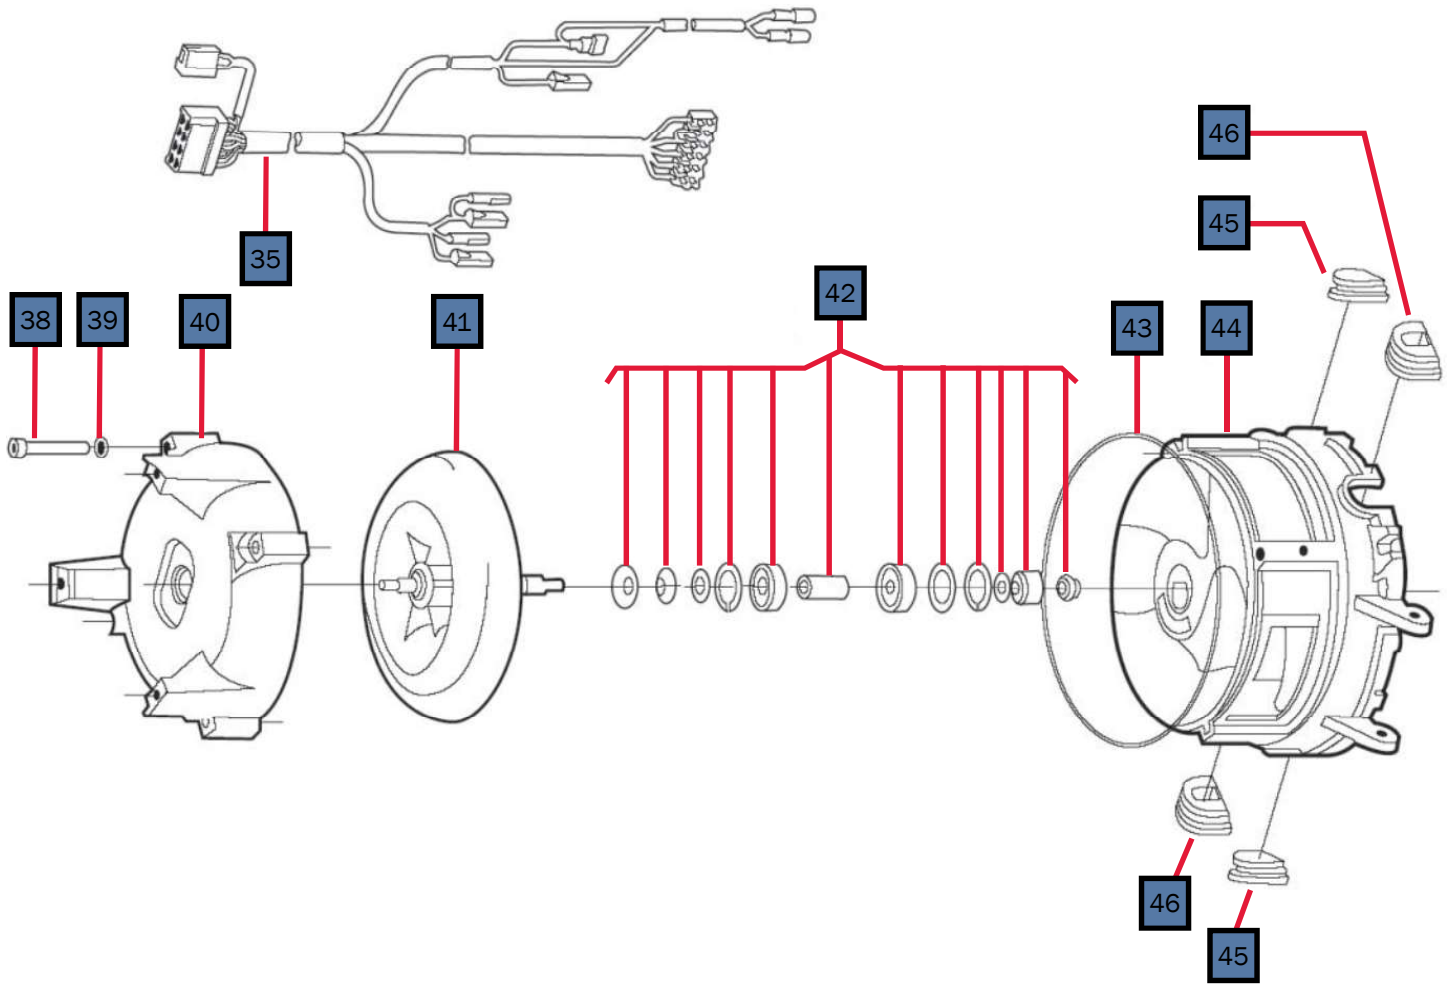

Key	Part Number	Date of Use	Description
35	WPX-434-795	Launch	C-Plug Harness
38	WPX-148-210	Launch	Blower Casting Screw
39	WPX-152-552	Launch	Blower Casting Lock Washer
40	WPX-301-841	Launch	Blower Housing
41	WPX-373-001	Launch	Blower Wheel w/Shaft
42	WPX-378-313	Launch	Bearing Kit
43	WPX-412-244	Launch	O-Ring Blower Casting
44	WPX-225-67A	Launch	Blower Casting
45	WPX-298-964	Launch	Blower Casting Left Grommet
46	WPX-299-995	Launch	Blower Casting Right Grommet