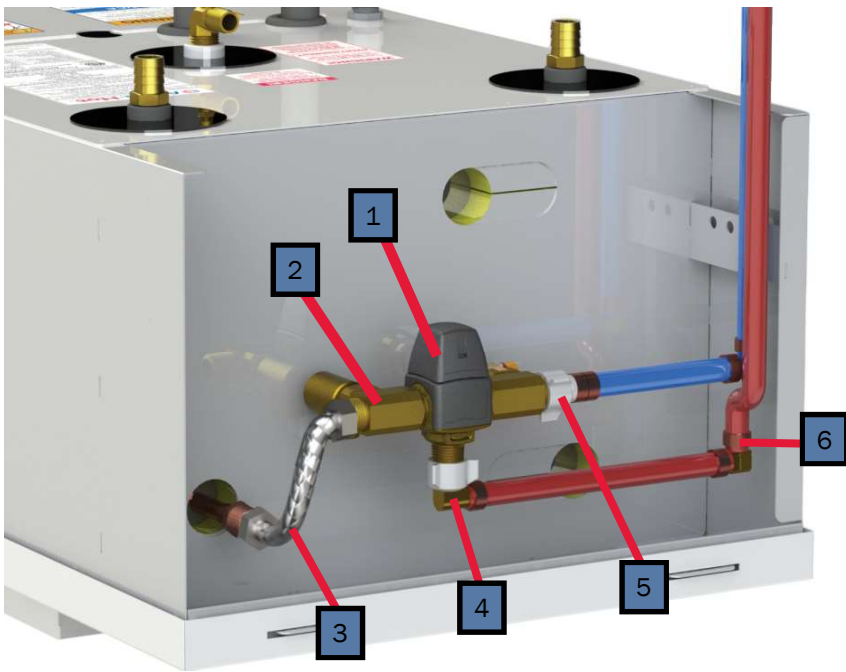

Key	Part Number	Beginning of Use	Description
1	PLX-362-100	-	Danfoss Tempering Valve
1A	PLX-09P-000	Launch	Honeywell Tempering Valve (Discontinued)
2	PLX-0X1-07D	Launch	Fitting, Tee, 1/2" NPT (M) (F) Brass
3	PLX-110-050	Launch	Lead Free Stainless Steel Braided Faucet Connector
4	PLX-000-755	Launch	Fitting, Elbow, Swivel 1/2" Barb x 1/2" NPT, Brass
5	PLX-000-730	Launch	Fitting, Straight Swivel 1/2" Barb x 1/2" NPT
6	PLX-000-745	Launch	Ring, Crimp, 1/2"
7	PLX-111-125	Launch	Pressure Relief Valve
8	ELE-LTC-608	Launch	Low-Temp Cutoff Thermostat