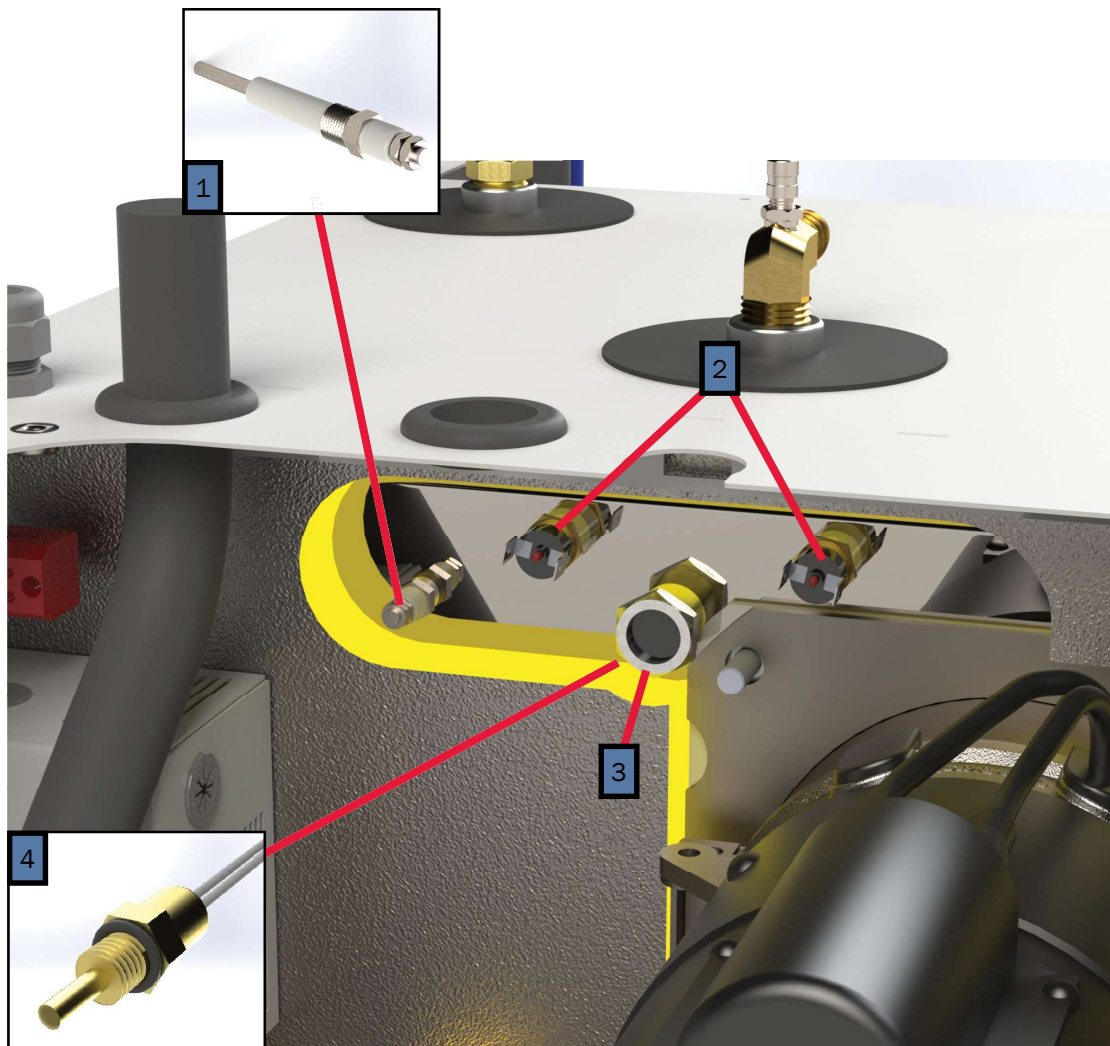

PARTS MANUAL

400 Series

AHE-400-D02
with

NOTE: Service parts and accessories are available through Aqua-Hot Factory Authorized Service Centers or at www.aquahot.com.

Key	Part Number	Beginning of Use	Description
1	ELE-PCB-501	-	Kit, Reporter Controller w/ Terminals
2	ELE-500-105	-	Reporter OEM Connector Kit
3	ELE-000-508	Launch	2-Position Switch Panel Assembly
4	SME-000-508	Launch	2-Position Switch Panel (44mm x 22mm Cut-outs)
5	ELX-283-283	Launch	4 Terminal 12V LED Rocker Switch (44mm x 22mm Cutout)
6	PLE-070-401	Launch	Tank, 3qt. Expansion Assembly
7	PLE-000-200	Launch	Gates Safety Stripe Expansion Tank Hose Kit
8	PLX-CTB-250	Launch	Clamp, Hose, Constant Tension, 23/32 in.

Key	Part Number	Date of Use	Description
1	HDX-000-623	Launch	Clamp, Romex, 1/2in. Plastic
2	PLX-CTB-270	Launch	Clamp, Hose, Constant Tension, 3/4in.
3	PLX-000-433	Launch	Hose, Heater, 3/4 in. x 18in.
4	PLE-007-000	Launch	Valve, Air Assembly Comb, Coin/Key
4A	PLE-007-065	Launch	Valve, Air Comb, Coin/Key
5	PLX-105-800	Launch	Fitting, Bulkhead, 1/4 x 1/4 in. (F) NPT Brass
6	SME-450-030	Launch	Cover, Access, Main
7	SME-450-070	Launch	Tray, Mounting Assembly

Key	Part Number	Beginning of Use	Description
1	PLX-100-900	A450-150727(DE3) A450-150750(DW3)	Buehler C21 Fluid Pump
1A	PLX-100-836	A450-150727(DE3) A450-150750(DW3)	Fluid Pump Mounting Bracket
2	ELE-400-900	Launch	Buehler C20 Pump Harness
3	HDX-000-623	Launch	Clamp, Romex, 1/2in. Plastic
3A	PLE-100-902	Launch	Buehler Pump Assembly with Harness & Terminals
4	ELX-000-050	Launch	Switch, Interlock
5	ELX-100-455	Launch	Harness, Wiring, 12ft Assembly (not pictured)

Key	Part Number	Date of Use	Description
1	PLX-122-000	Launch	Brass Close Nipple Fitting, 1/2" (M) NPT w/Hex
2	PLX-2A1-300	Launch	Brass Check Valve, 1/2" (F) NPT
3	PLX-A65-200	Launch	Brass Barb Fitting, 3/4" x 1/2" (M) NPT
4	PLX-BV1-200	Launch	Ball Valve 1/2"(F) NPT
5	PLX-699-330	Launch	Brass Barb Fitting 1/2" x 1/2" (M) NPT
6	ELX-630-001	Launch	30A 277V AC Relay w/ 12V DC Coil