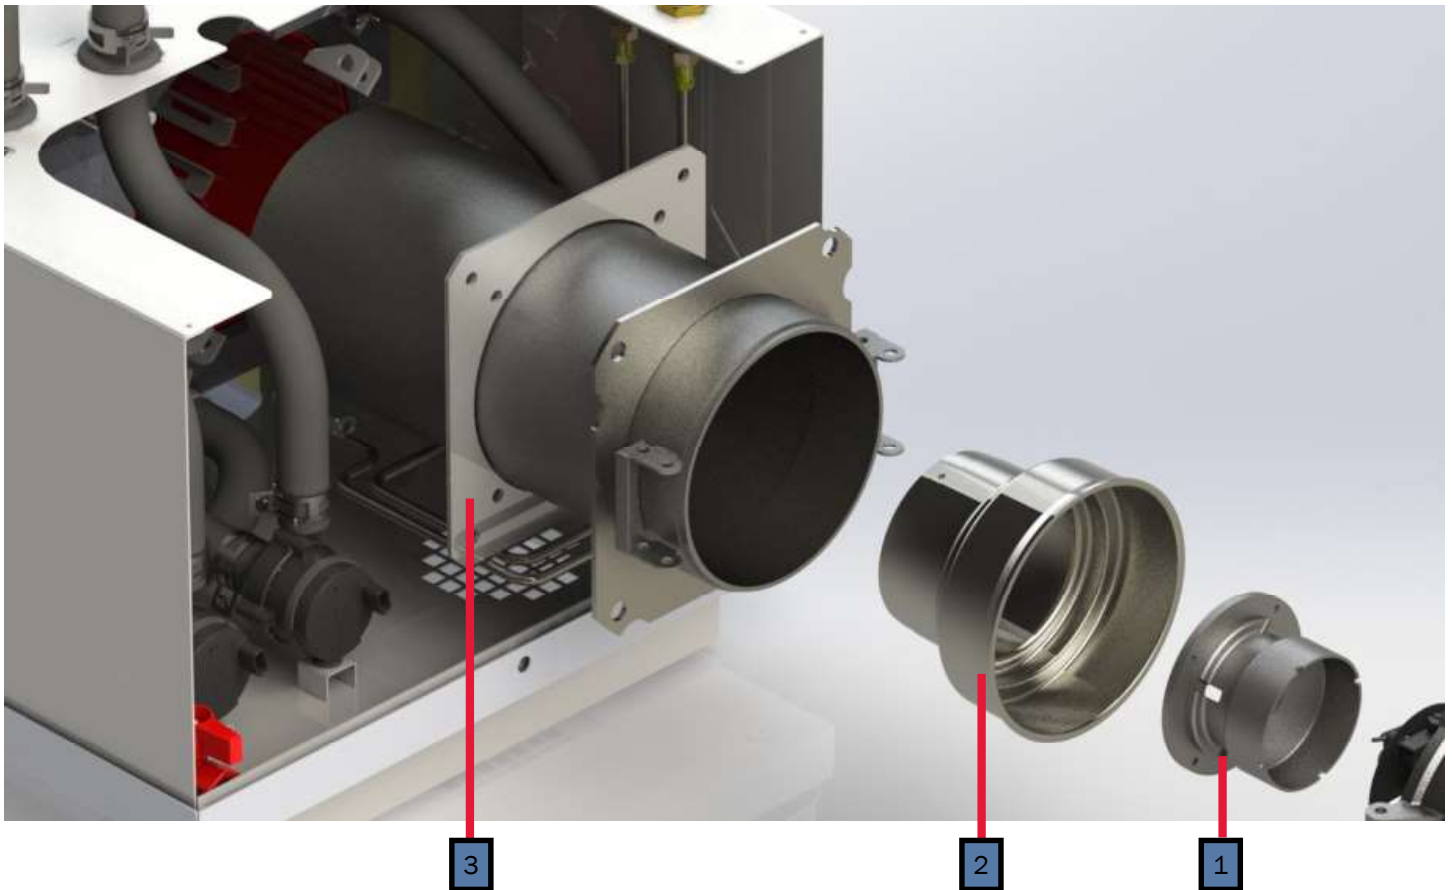

Key	Part Number	Beginning of Use	Description
1	WPX-302-652	Launch	DBW 2010 Air Swirler
2	WPX-302-828	Launch	DBW 2010 Swirler Housing
3	HDE-700-205	Launch	Combustion Chamber Tube Gasket