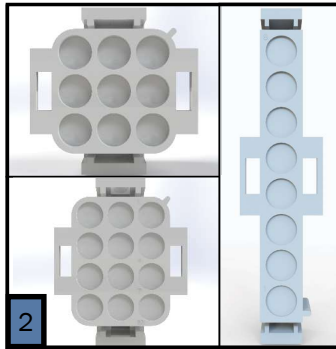

PARTS MANUAL

400 Series

AHE-450-DE5
AHE-450-DT1

NOTE: Service parts and accessories are available through Aqua-Hot Factory Authorized Service Centers or at www.aquahot.com.

Key	Part Number	Beginning of Use	Description
1	ELE-PCB-501	-	Kit, Reporter Controller w/ Terminals
2	ELE-500-105	-	Reporter OEM Connector Kit
3	ELE-000-509	Launch	3-Position Switch Panel Assembly
4	SME-000-509	Launch	3-Position Switch Panel (44mm x 22mm Cut-outs)
5	ELX-283-283	Launch	4 Terminal 12V LED Rocker Switch (44mm x 22mm Cutout)
6	PLE-070-401	Launch	Tank, 3qt. Expansion Assembly
7	PLE-000-200	Launch	Gates Safety Stripe Expansion Tank Hose Kit
8	PLX-CTB-250	Launch	Clamp, Hose, Constant Tension, 23/32 in.

Key	Part Number	Date of Use	Description
1	HDX-000-623	Launch	Clamp, Romex, 1/2in. Plastic
2	PLX-CTB-270	Launch	Clamp, Hose, Constant Tension, 3/4in.
3	PLX-000-433	Launch	Hose, Heater, 3/4 in. x 18in.
4	PLE-007-000	Launch	Valve, Air Assembly Comb, Coin/Key
4A	PLE-007-065	Launch	Valve, Air Comb, Coin/Key
5	PLX-105-800	Launch	Fitting, Bulkhead, 1/4 x 1/4 in. (F) NPT Brass
6	SME-450-030	Launch	Cover, Access, Main
7	SME-450-070	Launch	Tray, Mounting Assembly

Key	Part Number	Beginning of Use	Description
1	PLX-100-900	Launch	Buehler C21 Fluid Pump
1A	PLX-100-836	Launch	Fluid Pump Mounting Bracket
2	ELE-400-900	Launch	Buehler C20 Pump Harness
3	HDX-000-623	Launch	Clamp, Romex, 1/2in. Plastic
3A	PLE-100-902	Launch	Buehler Pump Assembly with Harness & Terminals
4	ELX-000-050	Launch	Switch, Interlock
5	ELX-100-455	Launch	Harness, Wiring, 12ft Assembly (not pictured)

Key	Part Number	Date of Use	Description
1	PLX-122-000	Launch	Brass Close Nipple Fitting, 1/2" (M) NPT w/Hex
2	PLX-2A1-300	Launch	Brass Check Valve, 1/2" (F) NPT
3	PLX-A65-200	Launch	Brass Barb Fitting, 3/4" x 1/2" (M) NPT
4	PLX-BV1-200	Launch	Ball Valve 1/2"(F) NPT
5	PLX-699-330	Launch	Brass Barb Fitting 1/2" x 1/2" (M) NPT
6	ELX-630-001	Launch	30A 277V AC Relay w/ 12V DC Coil