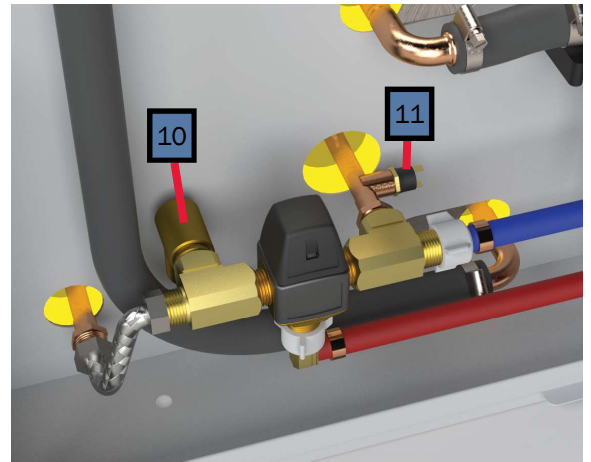

Key	Part Number	Beginning of Use	Description
1	PLX-362-100	A450D-195824	Danfoss Tempering Valve
1A	PLX-09P-000	Launch-A450D-195823	Honeywell Tempering Valve (Discontinued)
2	PLX-0X1-07D	Launch	Fitting, Tee, 1/2" NPT (M) (F) Brass
3	PLX-110-050	Launch	Lead Free Stainless Steel Braided Faucet Connector
4	PLX-000-755	Launch	Fitting, Elbow, Swivel 1/2" Barb x 1/2" NPT, Brass
5	PLX-000-730	Launch	Fitting, Straight Swivel 1/2" Barb x 1/2" NPT
6	PLX-000-745	Launch	Ring, Crimp, 1/2"
7	PLX-100-900	Launch	Buehler C21 Pump
8	PLX-100-837	Launch	Pump Isolator Bracket
9	PLX-100-836	Launch	Pump Mounting Bracket
10	PLX-111-125	Launch	Pressure Relief Valve
11	ELE-LTC-608	Launch	Low-Temp Cutoff Thermostat
12	PLX-000-825	Launch	Fitting, 3/4" to 3/4", Black Nylon