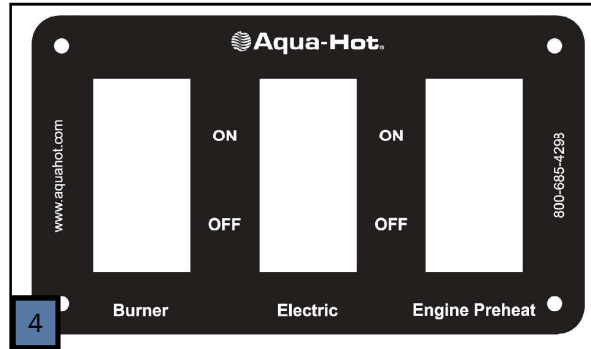

PARTS MANUAL

400 Series

AHE-450-DE5
AHE-450-DT1

NOTE: Service parts and accessories are available through Aqua-Hot Factory Authorized Service Centers or at www.aquahot.com.

Key	Part Number	Beginning of Use	Description
1	ELE-PCB-501	-	Kit, Reporter Controller w/ Terminals
2	ELE-500-105	-	Reporter OEM Connector Kit
3	ELE-000-509	Launch	3-Position Switch Panel Assembly
4	SME-000-509	Launch	3-Position Switch Panel (44mm x 22mm Cut-outs)
5	ELX-283-283	Launch	4 Terminal 12V LED Rocker Switch (44mm x 22mm Cutout)
6	PLE-070-401	Launch	Tank, 3qt. Expansion Assembly
7	PLE-000-200	Launch	Gates Safety Stripe Expansion Tank Hose Kit
8	PLX-CTB-250	Launch	Clamp, Hose, Constant Tension, 23/32 in.