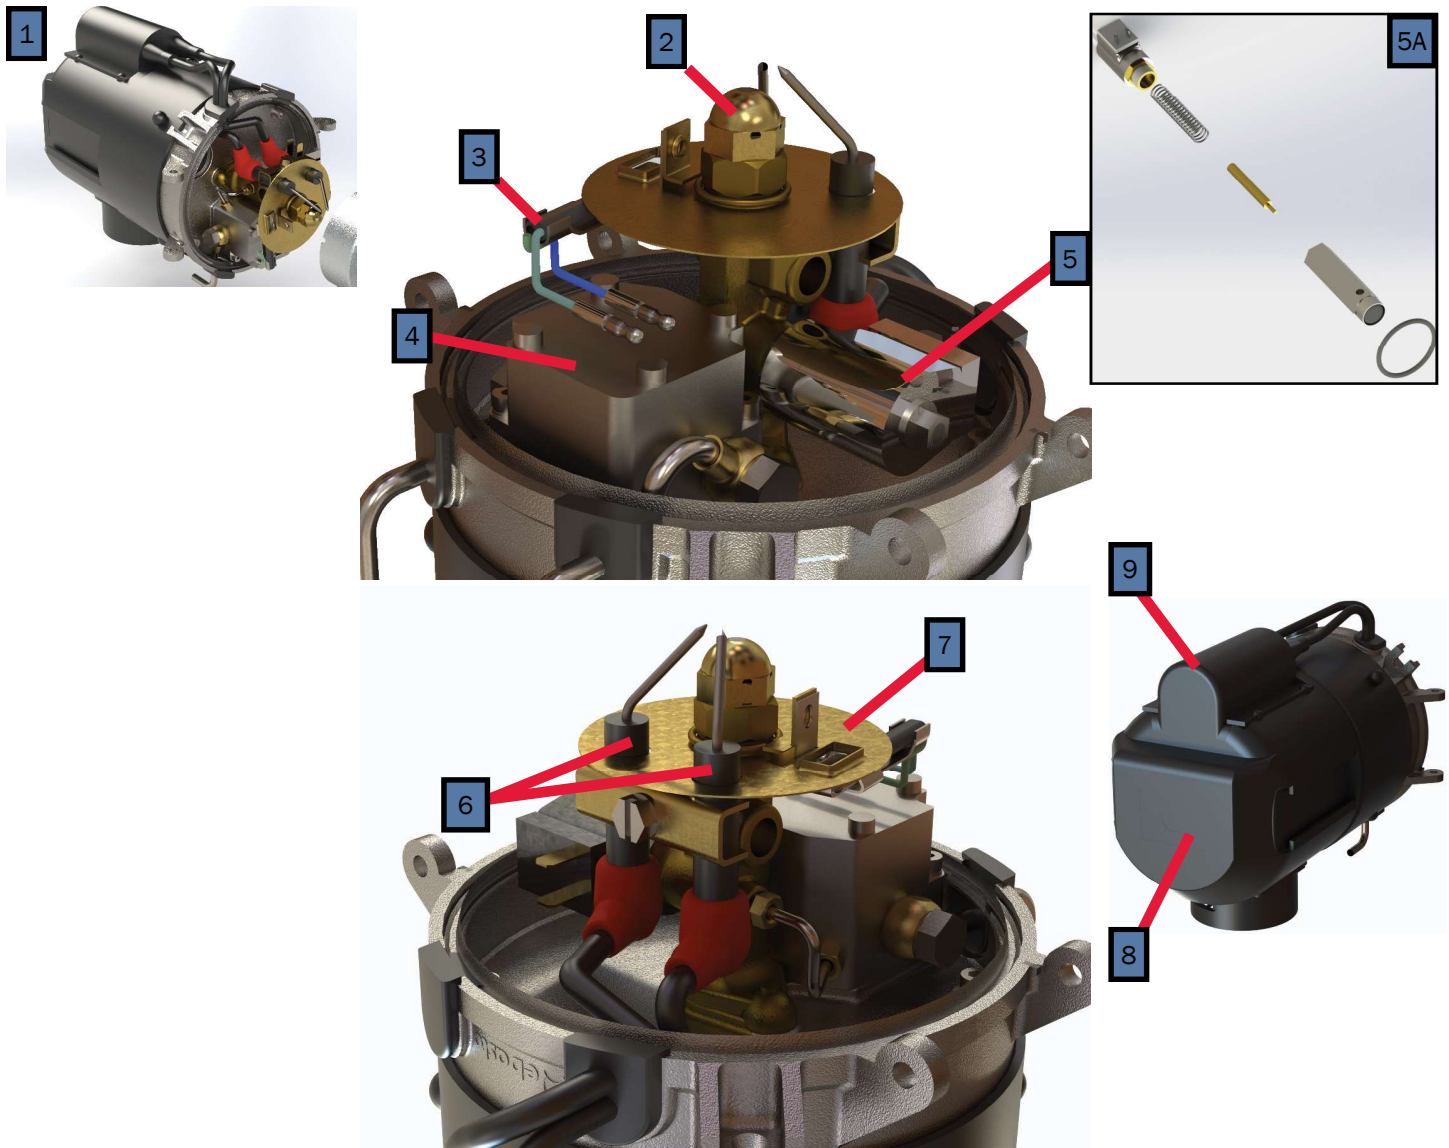

Key	Part Number	Date of Use	Description
1	WPX-909-180	Launch	12V DC Webasto Burner
2	WPX-886-41A	Launch	Diesel Fuel Nozzle
3	WPX-638-78A	Launch	Webasto Flame Sensor Photo Eye
4	WPX-503-03A	Launch	Webasto Fuel 10 Bar Pump Kit
5	WPX-322-083	Launch	Webasto 12V DC Fuel Solenoid Valve
5A	WPX-386-650	Launch	Webasto Fuel Solenoid Rebuild Kit
6	WPX-274-313	Launch	Webasto Ignition Electrode
7	WPX-887-71A	Launch	Webasto Photo Disc
8	WPX-436-216	Launch	Motor Protection Cap
9	WPX-101-838	Launch	Webasto 12V DC Ignition Coil