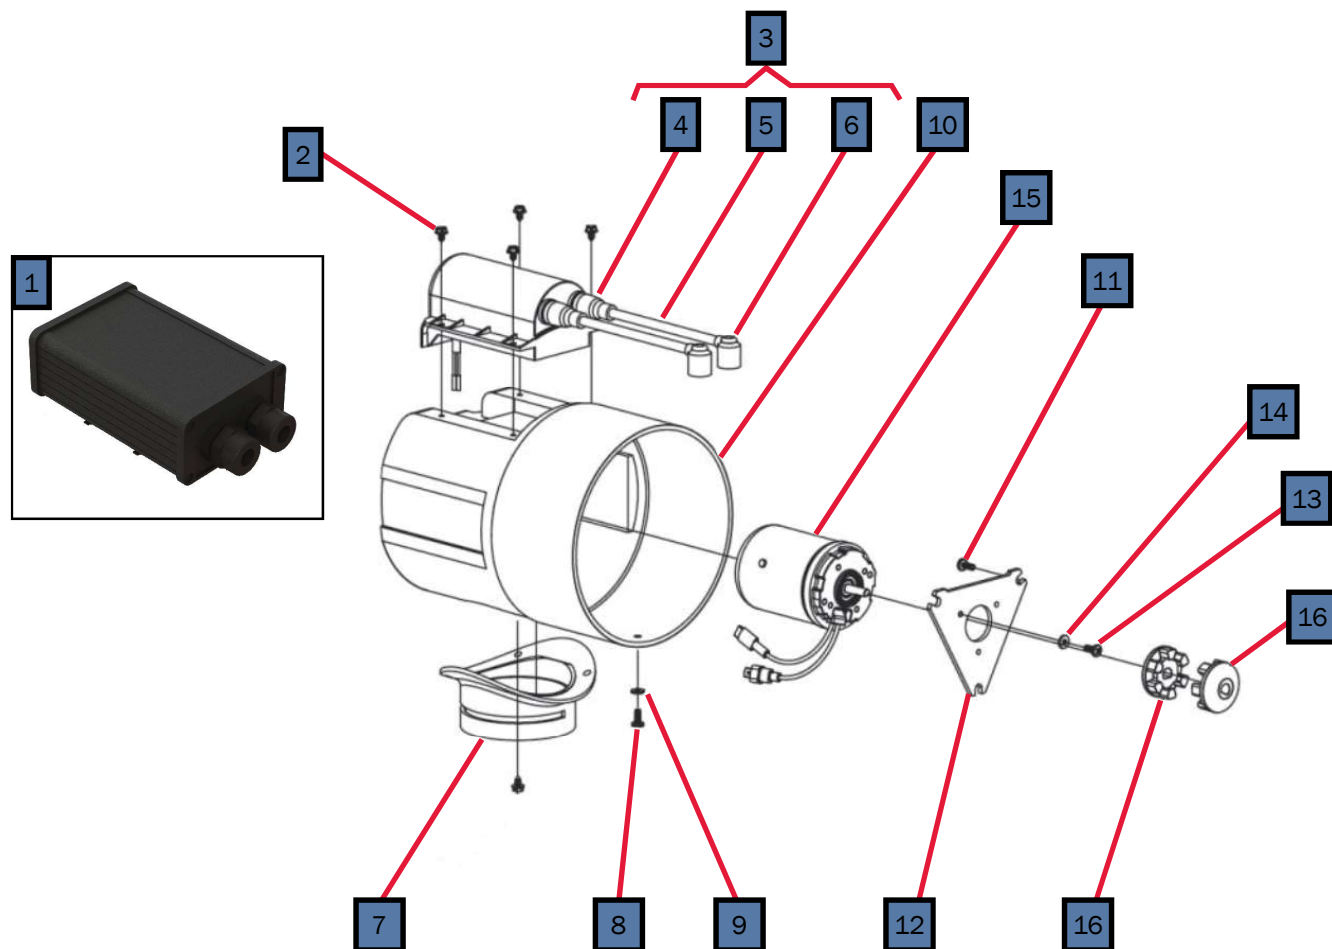

Key	Part Number	Date of Use	Description
1	WPE-300-901	Launch	Webasto Diesel Burner Controller, 12V DC
2	WPX-470-562	Launch	Coil Mounting Screw
3	WPX-101-838	Launch	12V DC Ignition Coil
4	WPX-404-918	Launch	Ignition Wire Boot
5	WPX-178-624	Launch	Ignition Wire
6	WPX-176-494	Launch	Ignition Wire Boot Elbow
7	WPX-350-427	Launch	Combustion Air Intake Shutter
8	WPX-432-377	Launch	Protection Housing Screw
9	WPX-152-269	Launch	Protection Housing Star Washer
10	WPX-436-216	Launch	Motor Protection Cap
11	WPX-147-834	Launch	Blower Housing Flange Screw
12	WPX-425-05A	Launch	Motor Mounting Plate
13	WPX-432-377	Launch	Motor Plate Screw
14	WPX-152-269	Launch	Motor Plate Washer Star
15	WPX-425-060	Launch	Combustion Air/Fuel Pump Motor, 12V DC
16	WPX-350-516	Launch	6mm Clutch Half