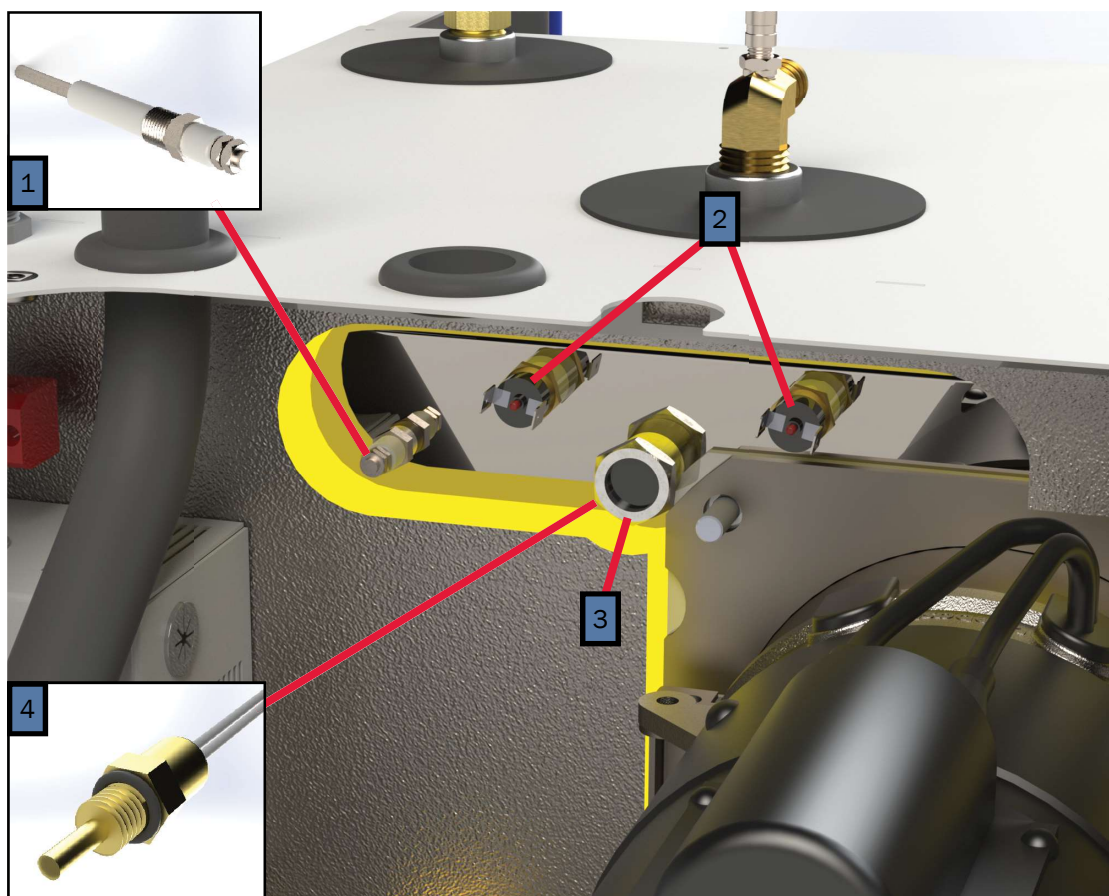

PARTS MANUAL

400 Series

AHE-450-DE5
AHE-450-DT1

NOTE: Service parts and accessories are available through Aqua-Hot Factory Authorized Service Centers or at www.aquahot.com.

Key	Part Number	Beginning of Use	Description
1	ELE-PCB-501	-	Kit, Reporter Controller w/ Terminals
2	ELE-500-105	-	Reporter OEM Connector Kit
3	ELE-000-509	Launch	3-Position Switch Panel Assembly
4	SME-000-509	Launch	3-Position Switch Panel (44mm x 22mm Cut-outs)
5	ELX-283-283	Launch	4 Terminal 12V LED Rocker Switch (44mm x 22mm Cutout)
6	PLE-070-401	Launch	Tank, 3qt. Expansion Assembly
7	PLE-000-200	Launch	Gates Safety Stripe Expansion Tank Hose Kit
8	PLX-CTB-250	Launch	Clamp, Hose, Constant Tension, 23/32 in.

Key	Part Number	Date of Use	Description
1	HDX-000-623	Launch	Clamp, Romex, 1/2in. Plastic
2	PLX-CTB-270	Launch	Clamp, Hose, Constant Tension, 3/4in.
3	PLX-000-433	Launch	Hose, Heater, 3/4 in. x 18in.
4	PLE-007-000	Launch	Valve, Air Assembly Comb, Coin/Key
4A	PLE-007-065	Launch	Valve, Air Comb, Coin/Key
5	PLX-105-800	Launch	Fitting, Bulkhead, 1/4 x 1/4 in. (F) NPT Brass
6	SME-450-030	Launch	Cover, Access, Main
7	SME-450-070	Launch	Tray, Mounting Assembly

Key	Part Number	Beginning of Use	Description
1	PLX-100-900	Launch	Buehler C21 Fluid Pump
1A	PLX-100-836	Launch	Fluid Pump Mounting Bracket
2	ELE-400-900	Launch	Buehler C20 Pump Harness
3	HDX-000-623	Launch	Clamp, Romex, 1/2in. Plastic
3A	PLE-100-902	Launch	Buehler Pump Assembly with Harness & Terminals
4	ELX-000-050	Launch	Switch, Interlock
5	ELX-100-455	Launch	Harness, Wiring, 12ft Assembly (not pictured)

Key	Part Number	Date of Use	Description
1	PLX-122-000	Launch	Brass Close Nipple Fitting, 1/2" (M) NPT w/Hex
2	PLX-2A1-300	Launch	Brass Check Valve, 1/2" (F) NPT
3	PLX-A65-200	Launch	Brass Barb Fitting, 3/4" x 1/2" (M) NPT
4	PLX-BV1-200	Launch	Ball Valve 1/2"(F) NPT
5	PLX-699-330	Launch	Brass Barb Fitting 1/2" x 1/2" (M) NPT
6	ELX-630-001	Launch	30A 277V AC Relay w/ 12V DC Coil