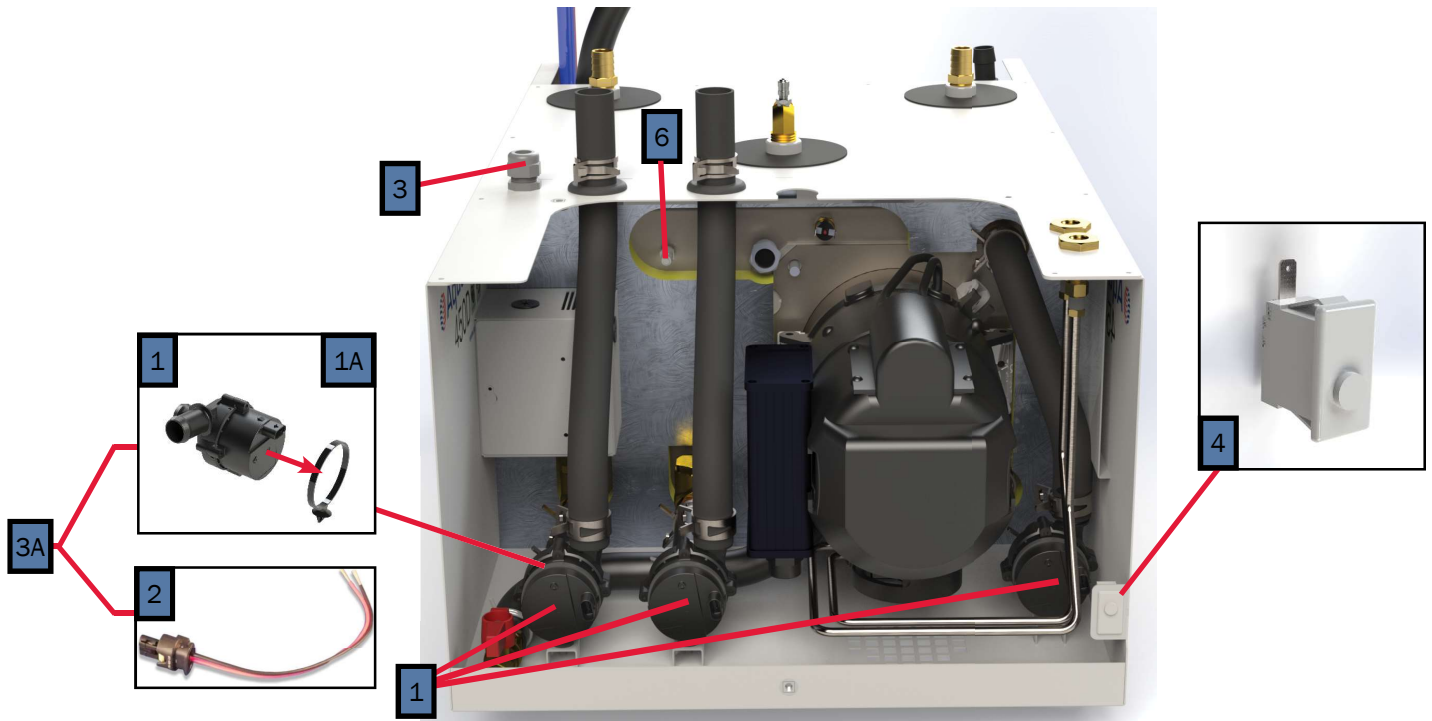

PARTS MANUAL

400 Series

AHE-450-DE5
AHE-450-DT1

NOTE: Service parts and accessories are available through Aqua-Hot Factory Authorized Service Centers or at www.aquahot.com.

Key	Part Number	Beginning of Use	Description
1	ELE-PCB-501	-	Kit, Reporter Controller w/ Terminals
2	ELE-500-105	-	Reporter OEM Connector Kit
3	ELE-000-509	Launch	3-Position Switch Panel Assembly
4	SME-000-509	Launch	3-Position Switch Panel (44mm x 22mm Cut-outs)
5	ELX-283-283	Launch	4 Terminal 12V LED Rocker Switch (44mm x 22mm Cutout)
6	PLE-070-401	Launch	Tank, 3qt. Expansion Assembly
7	PLE-000-200	Launch	Gates Safety Stripe Expansion Tank Hose Kit
8	PLX-CTB-250	Launch	Clamp, Hose, Constant Tension, 23/32 in.

Key	Part Number	Date of Use	Description
1	HDX-000-623	Launch	Clamp, Romex, 1/2in. Plastic
2	PLX-CTB-270	Launch	Clamp, Hose, Constant Tension, 3/4in.
3	PLX-000-433	Launch	Hose, Heater, 3/4 in. x 18in.
4	PLE-007-000	Launch	Valve, Air Assembly Comb, Coin/Key
4A	PLE-007-065	Launch	Valve, Air Comb, Coin/Key
5	PLX-105-800	Launch	Fitting, Bulkhead, 1/4 x 1/4 in. (F) NPT Brass
6	SME-450-030	Launch	Cover, Access, Main
7	SME-450-070	Launch	Tray, Mounting Assembly

Key	Part Number	Beginning of Use	Description
1	PLX-100-900	Launch	Buehler C21 Fluid Pump
1A	PLX-100-836	Launch	Fluid Pump Mounting Bracket
2	ELE-400-900	Launch	Buehler C20 Pump Harness
3	HDX-000-623	Launch	Clamp, Romex, 1/2in. Plastic
3A	PLE-100-902	Launch	Buehler Pump Assembly with Harness & Terminals
4	ELX-000-050	Launch	Switch, Interlock
5	ELX-100-455	Launch	Harness, Wiring, 12ft Assembly (not pictured)