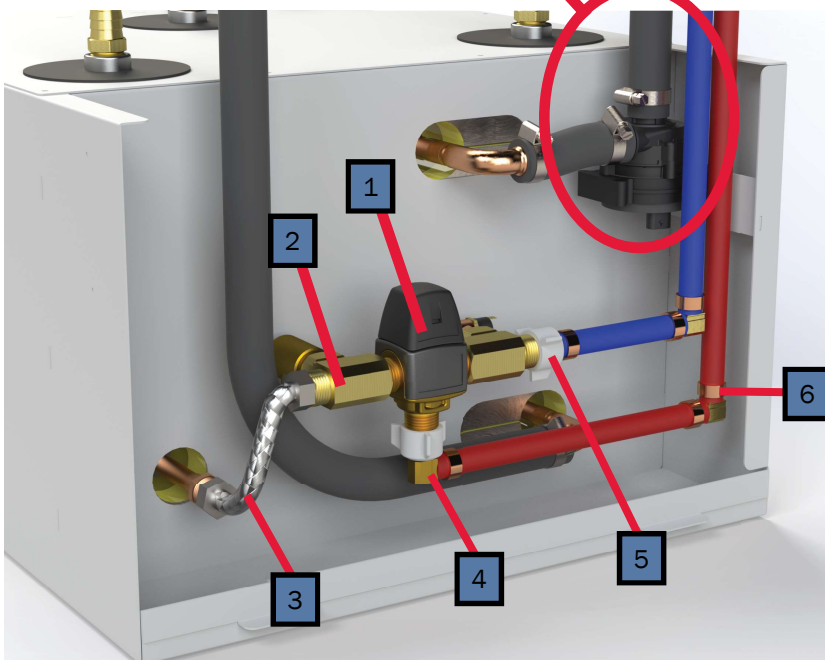

Key	Part Number	Beginning of Use	Description
1	PLX-362-100	A450D-195824	Danfoss Tempering Valve
1A	PLX-09P-000	Launch-A450D-195823	Honeywell Tempering Valve (Discontinued)
2	PLX-0X1-07D	Launch	Fitting, Tee, 1/2" NPT (M) (F) Brass
3	PLX-110-050	Launch	Lead Free Stainless Steel Braided Faucet Connector
4	PLX-000-755	Launch	Fitting, Elbow, Swivel 1/2" Barb x 1/2" NPT, Brass
5	PLX-000-730	Launch	Fitting, Straight Swivel 1/2" Barb x 1/2" NPT
6	PLX-000-745	Launch	Ring, Crimp, 1/2"
7	PLX-100-900	Launch	Buehler C21 Pump
8	PLX-100-837	Launch	Pump Isolator Bracket
9	PLX-100-836	Launch	Pump Mounting Bracket
10	PLX-111-125	Launch	Pressure Relief Valve
11	ELE-LTC-608	Launch	Low-Temp Cutoff Thermostat
12	PLX-000-825	Launch	Fitting, 3/4" to 3/4", Black Nylon