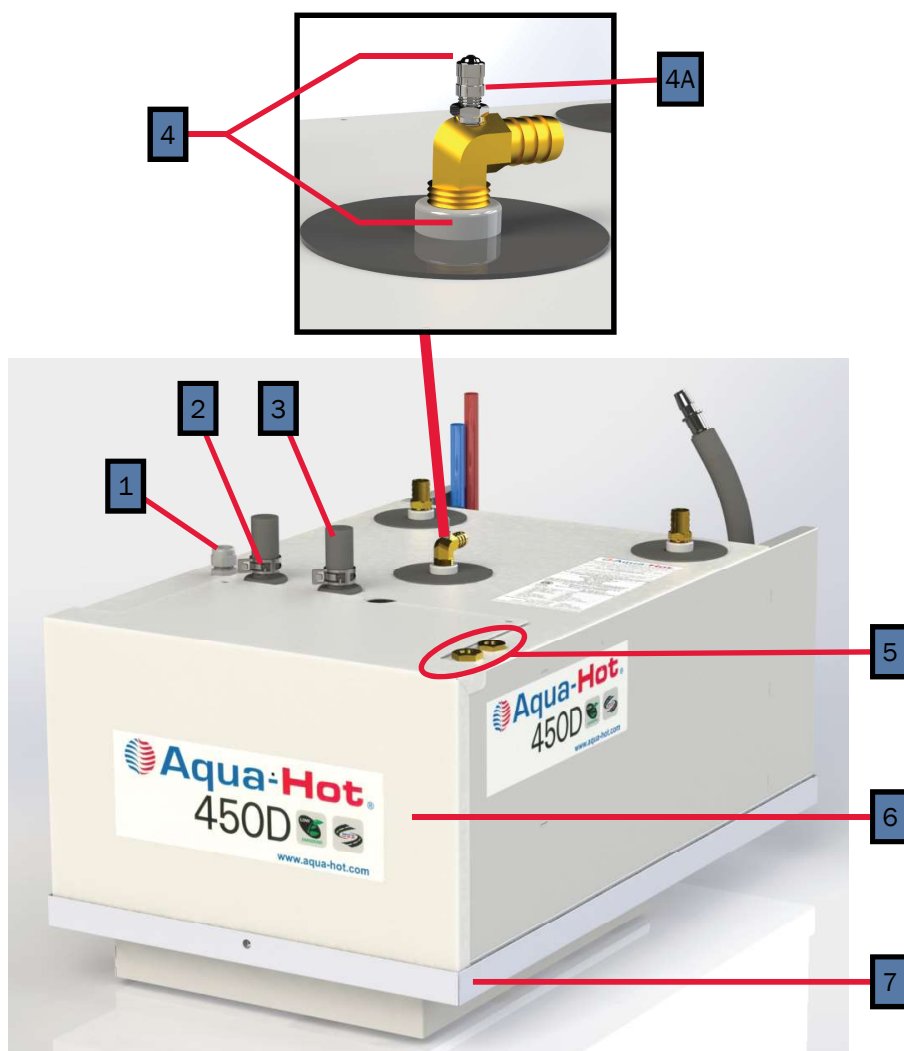

PARTS MANUAL

400 Series

AHE-450-DE5
AHE-450-DT1

NOTE: Service parts and accessories are available through Aqua-Hot Factory Authorized Service Centers or at www.aquahot.com.

Key	Part Number	Beginning of Use	Description
1	ELE-PCB-501	-	Kit, Reporter Controller w/ Terminals
2	ELE-500-105	-	Reporter OEM Connector Kit
3	ELE-000-509	Launch	3-Position Switch Panel Assembly
4	SME-000-509	Launch	3-Position Switch Panel (44mm x 22mm Cut-outs)
5	ELX-283-283	Launch	4 Terminal 12V LED Rocker Switch (44mm x 22mm Cutout)
6	PLE-070-401	Launch	Tank, 3qt. Expansion Assembly
7	PLE-000-200	Launch	Gates Safety Stripe Expansion Tank Hose Kit
8	PLX-CTB-250	Launch	Clamp, Hose, Constant Tension, 23/32 in.

Key	Part Number	Date of Use	Description
1	HDX-000-623	Launch	Clamp, Romex, 1/2in. Plastic
2	PLX-CTB-270	Launch	Clamp, Hose, Constant Tension, 3/4in.
3	PLX-000-433	Launch	Hose, Heater, 3/4 in. x 18in.
4	PLE-007-000	Launch	Valve, Air Assembly Comb, Coin/Key
4A	PLE-007-065	Launch	Valve, Air Comb, Coin/Key
5	PLX-105-800	Launch	Fitting, Bulkhead, 1/4 x 1/4 in. (F) NPT Brass
6	SME-450-030	Launch	Cover, Access, Main
7	SME-450-070	Launch	Tray, Mounting Assembly

Key	Part Number	Beginning of Use	Description
1	PLX-100-900	Launch	Buehler C21 Fluid Pump
1A	PLX-100-836	Launch	Fluid Pump Mounting Bracket
2	ELE-400-900	Launch	Buehler C20 Pump Harness
3	HDX-000-623	Launch	Clamp, Romex, 1/2in. Plastic
3A	PLE-100-902	Launch	Buehler Pump Assembly with Harness & Terminals
4	ELX-000-050	Launch	Switch, Interlock
5	ELX-100-455	Launch	Harness, Wiring, 12ft Assembly (not pictured)

Key	Part Number	Date of Use	Description
1	ELE-800-006	Launch	Fluid Level Sensor
2	ELE-HLT-425	Launch	Thermostat, High-Limit 215 °F w/ Spade Connections
3	ELE-015-011	Launch to A450-196049	Thermostat, Control ½" (M) NPT (Discontinued)
4	ELE-014-711	A450-196049	Thermistor, Tank Temperature Sensor