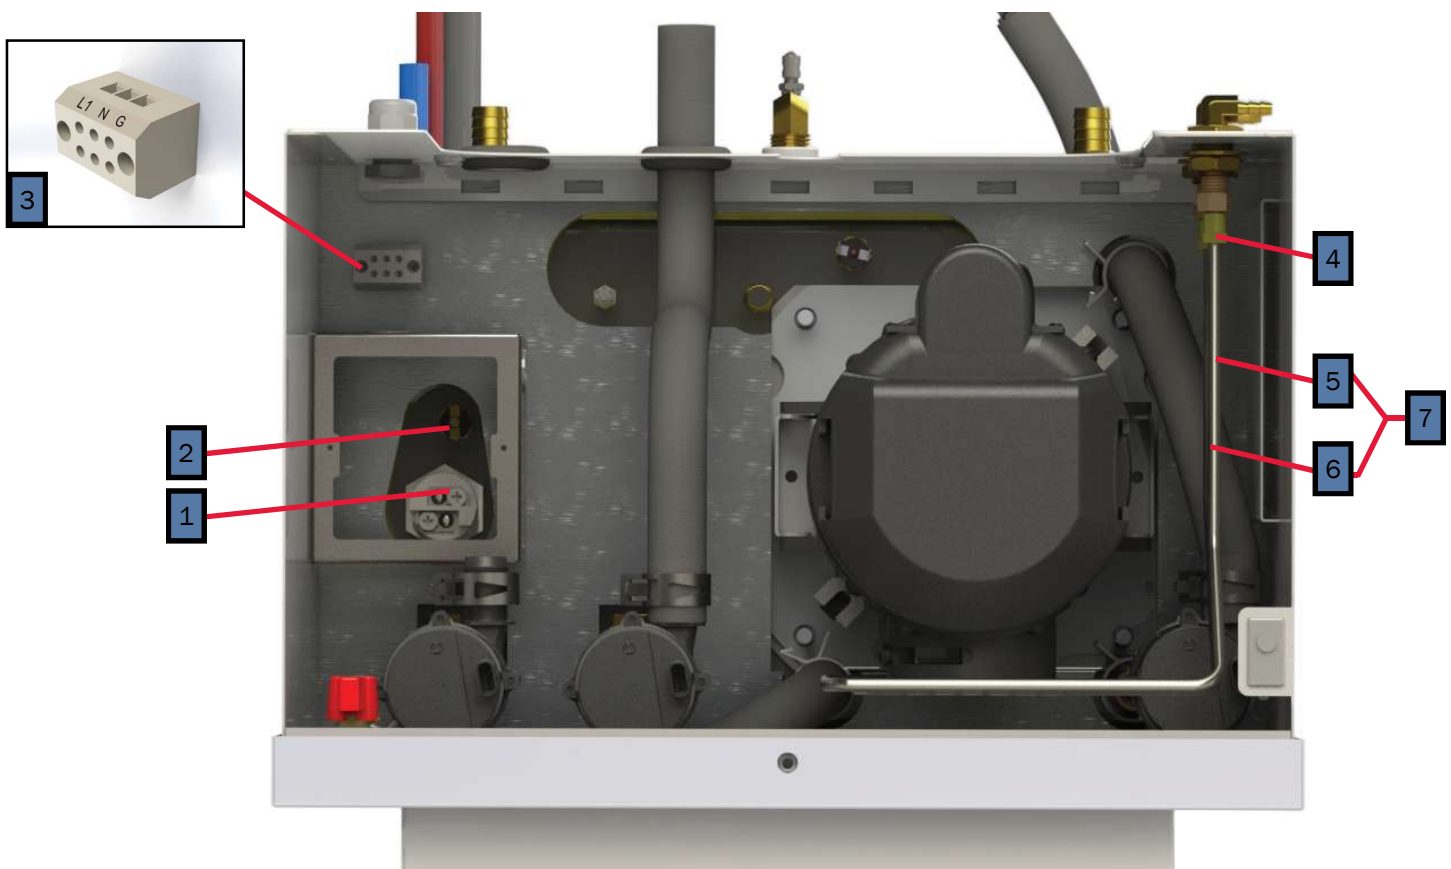

Key	Part Number	Date of Use	Description
1	ELX-2E7-540	Launch	Element, Electric Heating, 120VAC 1650W
2	ELE-HLT-426	Launch	Thermostat, High-Limit VAC 215 °F
3	ELE-000-905	Launch	Block, Terminal, 3-Position 22-8 AWG
4	FLX-421-851	Launch	Fitting, Inverted Flare Connector ¼ Tube x ¼ (M) NPT
5	FLE-421-851	Launch	Tube, Supply Fuel Line Assembly
6	FLE-421-852	Launch	Tube, Return Fuel Line Assembly
7	FLE-421-852-FRU	Launch	Fuel Line Replacement Kit