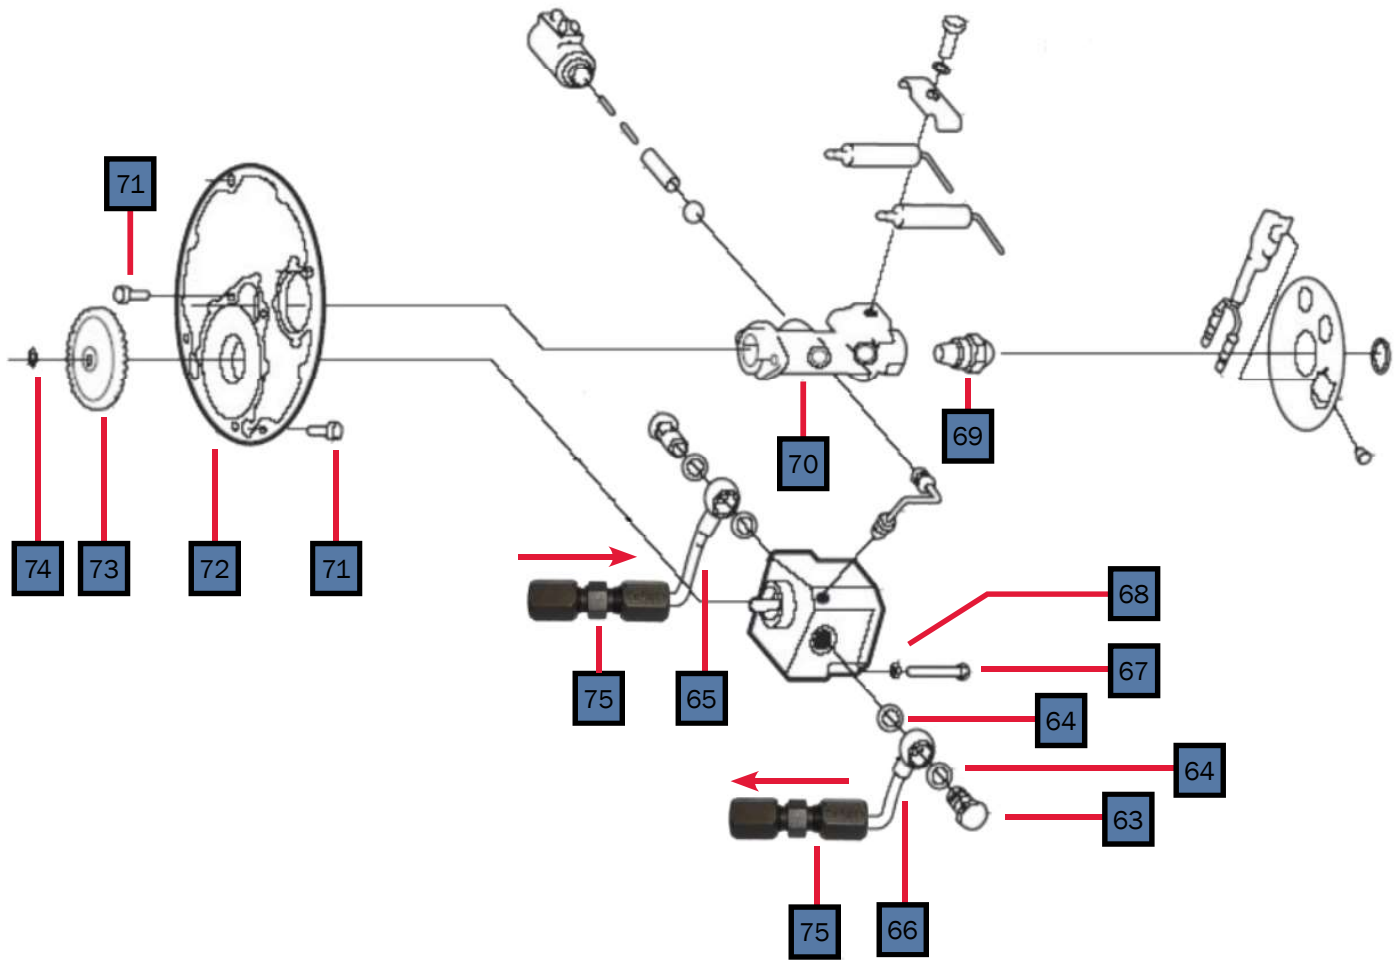

Key	Part Number	Date of Use	Description
63	WPX-150-754	Launch	Banjo Bolt
64	WPX-151-157	Launch	Copper Ring Gasket
65	WPX-661-002	Launch	DBW 2010 Fuel Supply Banjo Pipe (w/ straight tube)
66	WPX-661-001	Launch	DBW 2010 Fuel Return Banjo Pipe (w/ straight tube)
67	WPX-277-282	Launch	Fuel Pump Mounting Screw
68	WPX-152-544	Launch	Fuel Pump Lock Washer
69	WPX-886-41A	Launch	Fuel Nozzle 0.35GPH
70	WPX-412-198	Launch	Brass Fuel Nozzle Manifold
71	WPX-277-150	Launch	Nozzle Stand Screw Plate
72	WPX-102-861	Launch	Manifold Plate
73	WPX-371-289	Launch	Nylon Fuel Pump Gear
74	WPX-152-390	Launch	Gear Snap Ring
75	FLX-421-010	Launch	Hex Union Tube Fitting