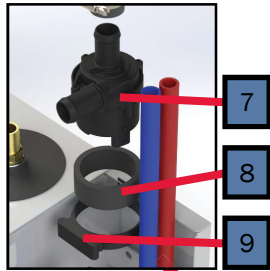

Key	Part Number	Beginning of Use	Description
1	PLX-362-100	A450D-195824	Danfoss Tempering Valve
1A	PLX-09P-000	Launch-A450D-195823	Honeywell Tempering Valve (Discontinued)
2	PLX-0X1-07D	Launch	Fitting, Tee, 1/2" NPT (M) (F) Brass
3	PLX-110-050	Launch	Lead Free Stainless Steel Braided Faucet Connector
4	PLX-000-755	Launch	Fitting, Elbow, Swivel 1/2" Barb x 1/2" NPT, Brass
5	PLX-000-730	Launch	Fitting, Straight Swivel 1/2" Barb x 1/2" NPT
6	PLX-000-745	Launch	Ring, Crimp, 1/2"
7	PLX-100-900	Launch	Buehler C21 Pump
8	PLX-100-837	Launch	Pump Isolator Bracket
9	PLX-100-836	Launch	Pump Mounting Bracket
10	PLX-111-125	Launch	Pressure Relief Valve
11	ELE-LTC-608	Launch	Low-Temp Cutoff Thermostat
12	PLX-000-825	Launch	Fitting, 3/4" to 3/4", Black Nylon