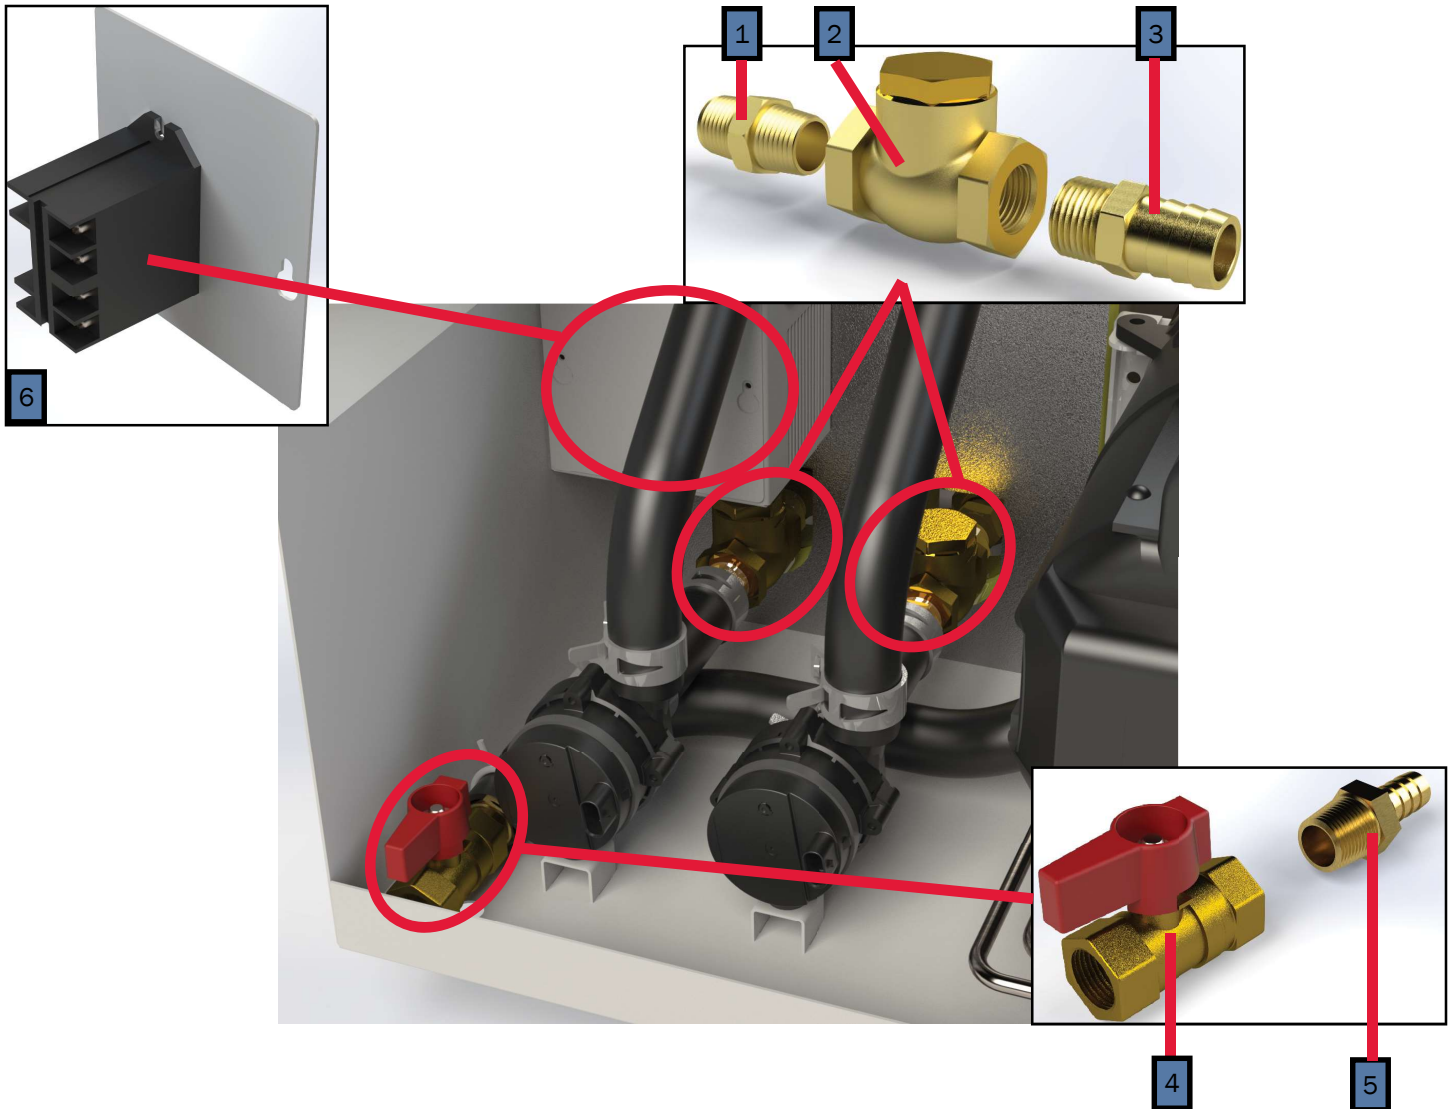

PARTS MANUAL

400 Series

AHE-450-DE5
AHE-450-DT1

NOTE: Service parts and accessories are available through Aqua-Hot Factory Authorized Service Centers or at www.aquahot.com.

Key	Part Number	Beginning of Use	Description
1	ELE-PCB-501	-	Kit, Reporter Controller w/ Terminals
2	ELE-500-105	-	Reporter OEM Connector Kit
3	ELE-000-509	Launch	3-Position Switch Panel Assembly
4	SME-000-509	Launch	3-Position Switch Panel (44mm x 22mm Cut-outs)
5	ELX-283-283	Launch	4 Terminal 12V LED Rocker Switch (44mm x 22mm Cutout)
6	PLE-070-401	Launch	Tank, 3qt. Expansion Assembly
7	PLE-000-200	Launch	Gates Safety Stripe Expansion Tank Hose Kit
8	PLX-CTB-250	Launch	Clamp, Hose, Constant Tension, 23/32 in.

Key	Part Number	Date of Use	Description
1	HDX-000-623	Launch	Clamp, Romex, 1/2in. Plastic
2	PLX-CTB-270	Launch	Clamp, Hose, Constant Tension, 3/4in.
3	PLX-000-433	Launch	Hose, Heater, 3/4 in. x 18in.
4	PLE-007-000	Launch	Valve, Air Assembly Comb, Coin/Key
4A	PLE-007-065	Launch	Valve, Air Comb, Coin/Key
5	PLX-105-800	Launch	Fitting, Bulkhead, 1/4 x 1/4 in. (F) NPT Brass
6	SME-450-030	Launch	Cover, Access, Main
7	SME-450-070	Launch	Tray, Mounting Assembly

Key	Part Number	Beginning of Use	Description
1	PLX-100-900	Launch	Buehler C21 Fluid Pump
1A	PLX-100-836	Launch	Fluid Pump Mounting Bracket
2	ELE-400-900	Launch	Buehler C20 Pump Harness
3	HDX-000-623	Launch	Clamp, Romex, 1/2in. Plastic
3A	PLE-100-902	Launch	Buehler Pump Assembly with Harness & Terminals
4	ELX-000-050	Launch	Switch, Interlock
5	ELX-100-455	Launch	Harness, Wiring, 12ft Assembly (not pictured)

Key	Part Number	Date of Use	Description
1	PLX-122-000	Launch	Brass Close Nipple Fitting, 1/2" (M) NPT w/Hex
2	PLX-2A1-300	Launch	Brass Check Valve, 1/2" (F) NPT
3	PLX-A65-200	Launch	Brass Barb Fitting, 3/4" x 1/2" (M) NPT
4	PLX-BV1-200	Launch	Ball Valve 1/2"(F) NPT
5	PLX-699-330	Launch	Brass Barb Fitting 1/2" x 1/2" (M) NPT
6	ELX-630-001	Launch	30A 277V AC Relay w/ 12V DC Coil