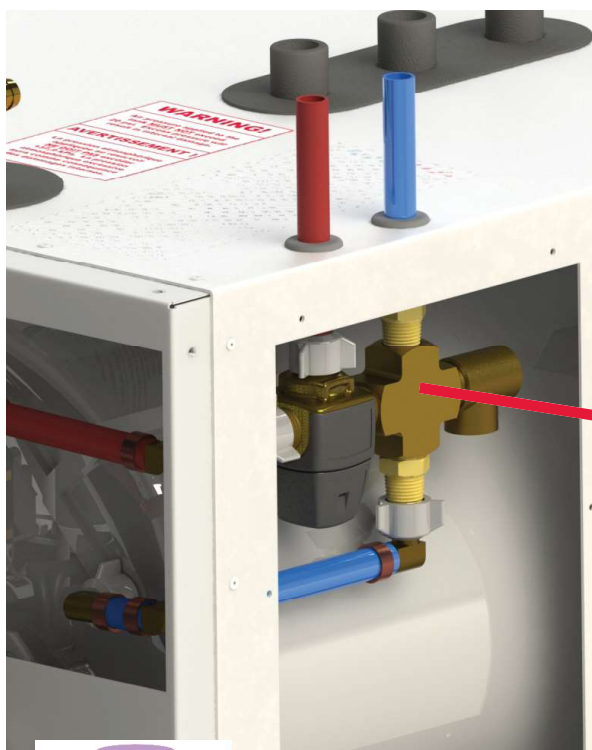

Key	Part Number	Beginning of Use	Description
1	PLX-362-100	Launch	Danfoss Tempering Valve
1A	PLX-09P-000	-	Honeywell Tempering Valve (Discontinued)
2	PLX-000-745	Launch	Ring, Crimp, 1/2"
3	PLX-000-730	Launch	Fitting, Straight, Swivel 1/2" Barb x 1/2" FPT
4	PLX-122-000	Launch	Fitting, Brass, Close Nipple 1/2" (M) NPT w/ Hex
5	PLX-111-125	Launch	Pressure Relief Valve, 125 PSI
6	PLX-000-725	Launch	Fitting, Cross 1/2" Brass
7	PLX-000-755	Launch	Fitting, Elbow, Swivel 1/2" Barb x 1/2" NPT, Brass