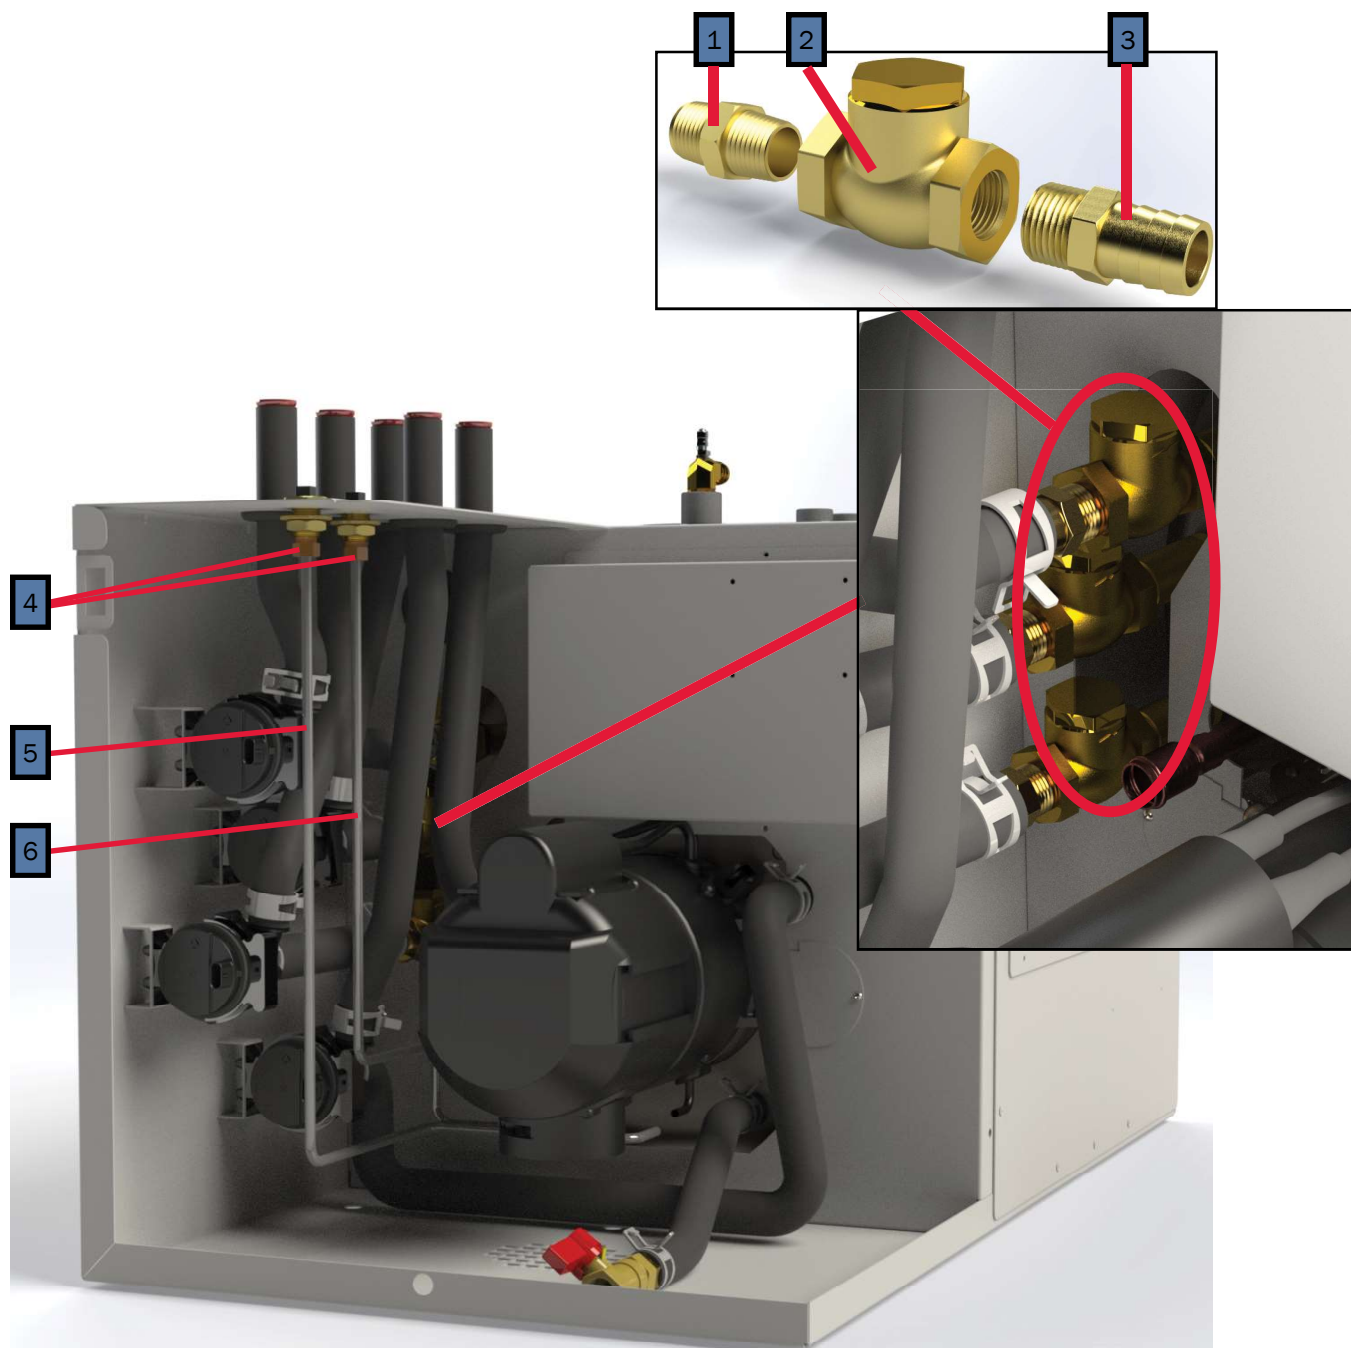

Key	Part Number	Date of Use	Description
1	PLX-122-000	Launch	Brass Close Nipple Fitting, 1/2" (M) NPT w/Hex
2	PLX-2A1-300	Launch	Brass Check Valve, 1/2" (F) NPT
3	PLX-A65-200	Launch	Brass Barb Fitting, 3/4" x 1/2" (M) NPT
4	FLX-421-000	Launch	Fitting, Inverted Flared Connector 1/4 Tube x 1/4 (M) NPT
5	FLE-421-858	Launch	Tube, Return Fuel Line Assembly 1/4" Steel
6	FLE-421-859	Launch	Tube, Supply Fuel Line Assembly 1/4" Steel