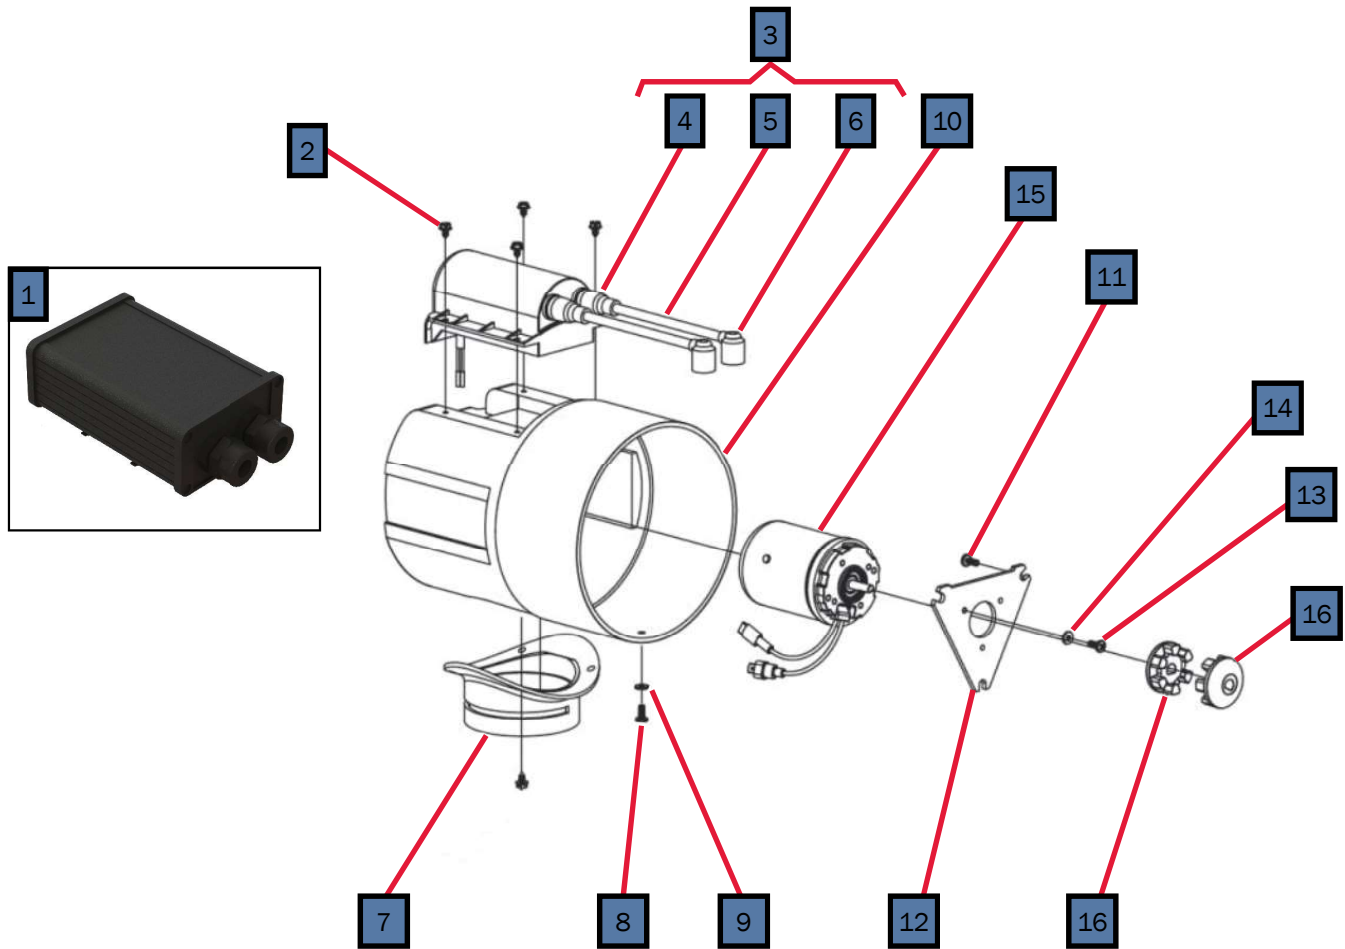

Key	Part Number	Date of Use	Description
1	WPE-300-901	Launch	Aqua-Hot Webasto Diesel Burner Controller
2	WPX-470-562	Launch	Coil Mounting Screw
3	WPX-101-838	Launch	12V DC Ignition Coil
4	WPX-404-918	Launch	Ignition Wire Boot
5	WPX-178-624	Launch	Ignition Wire
6	WPX-176-494	Launch	Ignition Wire Boot Elbow
7	WPX-350-427	Launch	Combustion Air Intake Shutter
8	WPX-432-377	Launch	Protection Housing Screw
9	WPX-152-269	Launch	Protection Housing Star Washer
10	WPX-436-216	Launch	Motor Protection Cap
11	WPX-147-834	Launch	Blower Housing Flange Screw
12	WPX-425-05A	Launch	Motor Mounting Plate
13	WPX-432-377	Launch	Motor Plate Screw
14	WPX-152-269	Launch	Motor Plate Washer Star
15	WPX-425-060	Launch	Combustion Air/Fuel Pump Motor, 12V DC
16	WPX-350-516	Launch	6mm Clutch Half