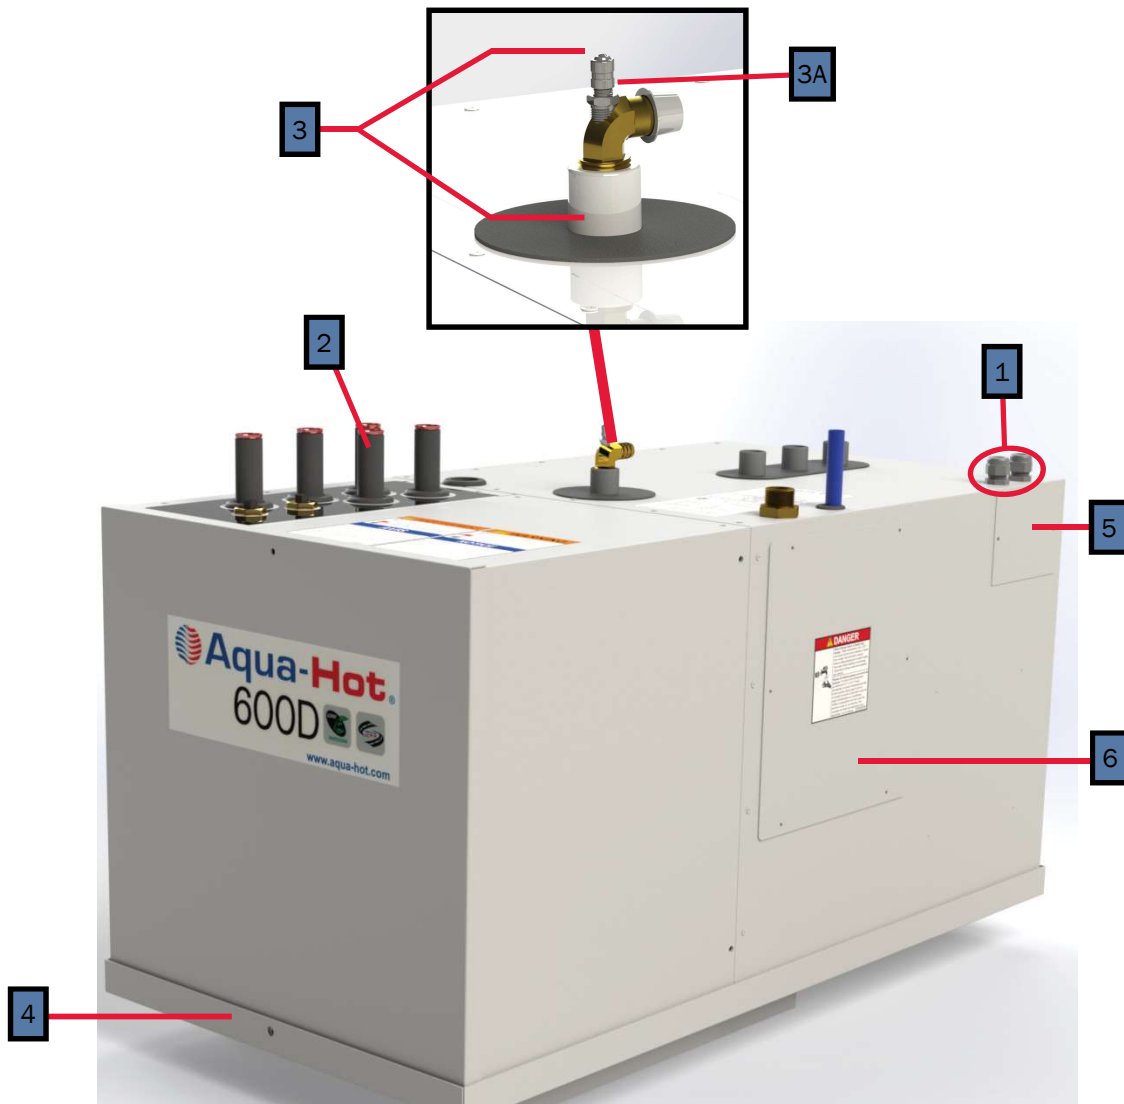

PARTS MANUAL

600 Series

AHE-600-D04
with

NOTE: Service parts and accessories are available through Aqua-Hot Factory Authorized Service Centers or at www.aquahot.com.

Key	Part Number	Beginning of Use	Description
1	ELE-PCB-501	-	Kit, Reporter Controller w/ Terminals
2	ELE-500-105	-	Reporter OEM Connector Kit
3	ELE-000-908	Launch	4-Position Switch Panel Assembly
4	SME-000-908	Launch	2-Position Switch Panel (44mm x 22mm Cut-outs)
5	ELX-283-283	Launch	4 Terminal 12V LED Rocker Switch (44mm x 22mm Cutout)
6	PLE-622-902	Launch	Tank, 5qt. Expansion Assembly
7	PLE-000-200	Launch	Gates Safety Stripe Expansion Tank Hose Kit
8	PLX-CTB-250	Launch	Clamp, Hose, Constant Tension, 23/32 in.

Key	Part Number	Date of Use	Description
1	HDX-000-623	Launch	Clamp, Romex, 1/2in. Plastic
2	PLX-000-433	Launch	Hose, Heater, 3/4 in. x 18in.
3	PLE-007-000	Launch	Valve, Air Assembly Comb, Coin/Key
3A	PLE-007-065	Launch	Valve, Air Comb, Coin/Key
4	SME-600-009	Launch	Tray, Mounting Assembly, 600
5	SME-200-202	Launch	Cover, VAC Access, Steel
6	SME-700-172	Launch	Cover, Access Service (9.75" x 11.25") Steel

Key	Part Number	Beginning of Use	Description
1	PLX-105-800	Launch	Fitting, Bulkhead, 1/4 x 1/4 in. (F) NPT Brass
2	ELE-100-464	Launch	Harness, Circulation Pump and Burner Control 12ft (not pictured)
3	PLE-105-810	Launch	Fitting, Bulkhead Mod 1/2" x 1/2" (F)
4	SME-600-006	Launch	Cover, Access Side
5	SME-600-007	Launch	Cover, Access Front

Key	Part Number	Beginning of Use	Description
1	PLX-100-900	Launch	Buehler C21 Fluid Pump
1A	PLX-100-836	Launch	Fluid Pump Mounting Bracket
2	ELE-400-900	Launch	Buehler C20 Pump Harness
3	HDX-000-623	Launch	Clamp, Romex, 1/2" Plastic
3A	PLE-100-902	Launch	Buehler Pump Assembly with Harness & Terminals
4	ELX-000-050	Launch	Switch, Interlock
5	ELX-100-455	Launch	Harness, Wiring, 12ft Assembly (not pictured)
6	SME-600-002	Launch	Cover, Access, Domestic Electric
7	PLX-BV1-200	Launch	Ball Valve 1/2"(F) NPT
8	PLX-699-330	Launch	Brass Barb Fitting 1/2" x 1/2" (M) NPT