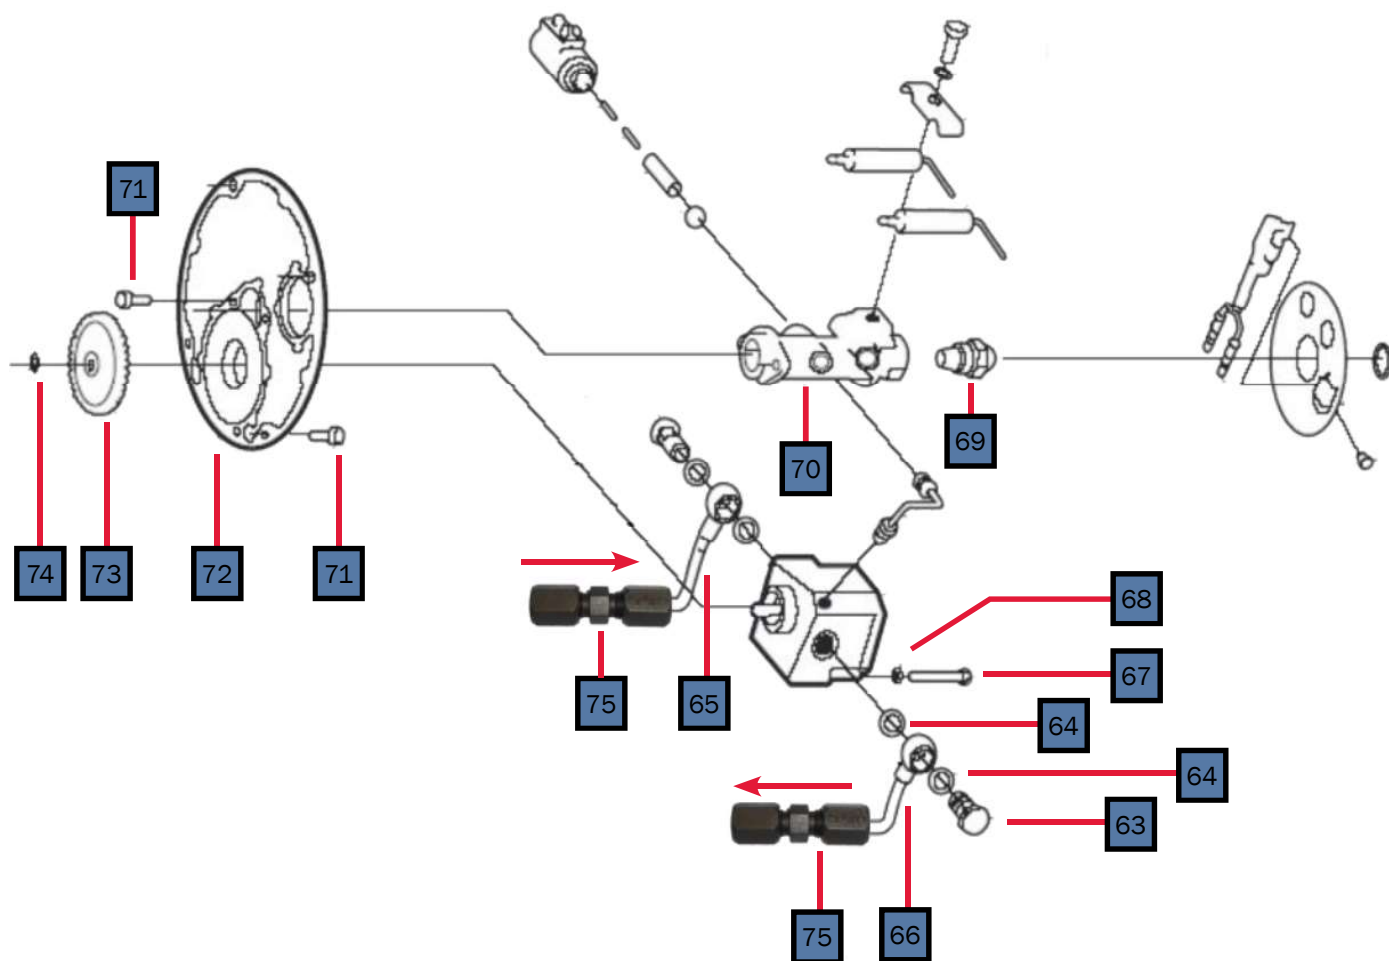

Key	Part Number	Date of Use	Description
63	WPX-150-754	Launch	Banjo Bolt
64	WPX-151-157	Launch	Copper Ring Gasket
65	WPX-661-002	Launch	DBW 2010 Fuel Supply Banjo Pipe (w/ straight tube)
66	WPX-661-001	Launch	DBW 2010 Fuel Return Banjo Pipe (w/ straight tube)
67	WPX-277-282	Launch	Fuel Pump Mounting Screw
68	WPX-152-544	Launch	Fuel Pump Lock Washer
69	WPX-886-41A	Launch	Fuel Nozzle 0.35GPH
70	WPX-412-198	Launch	Brass Fuel Nozzle Manifold
71	WPX-277-150	Launch	Nozzle Stand Screw Plate
72	WPX-102-861	Launch	Manifold Plate
73	WPX-371-289	Launch	Nylon Fuel Pump Gear
74	WPX-152-390	Launch	Gear Snap Ring
75	FLX-421-010	Launch	Hex Union Tube Fitting