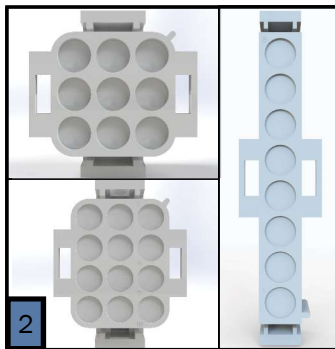

PARTS MANUAL

600 Series

AHE-600-D04
with

NOTE: Service parts and accessories are available through Aqua-Hot Factory Authorized Service Centers or at www.aquahot.com.

Key	Part Number	Beginning of Use	Description
1	ELE-PCB-501	-	Kit, Reporter Controller w/ Terminals
2	ELE-500-105	-	Reporter OEM Connector Kit
3	ELE-000-908	Launch	4-Position Switch Panel Assembly
4	SME-000-908	Launch	2-Position Switch Panel (44mm x 22mm Cut-outs)
5	ELX-283-283	Launch	4 Terminal 12V LED Rocker Switch (44mm x 22mm Cutout)
6	PLE-622-902	Launch	Tank, 5qt. Expansion Assembly
7	PLE-000-200	Launch	Gates Safety Stripe Expansion Tank Hose Kit
8	PLX-CTB-250	Launch	Clamp, Hose, Constant Tension, 23/32 in.

Key	Part Number	Date of Use	Description
1	HDX-000-623	Launch	Clamp, Romex, 1/2in. Plastic
2	PLX-000-433	Launch	Hose, Heater, 3/4 in. x 18in.
3	PLE-007-000	Launch	Valve, Air Assembly Comb, Coin/Key
3A	PLE-007-065	Launch	Valve, Air Comb, Coin/Key
4	SME-600-009	Launch	Tray, Mounting Assembly, 600
5	SME-200-202	Launch	Cover, VAC Access, Steel
6	SME-700-172	Launch	Cover, Access Service (9.75" x 11.25") Steel

Key	Part Number	Beginning of Use	Description
1	PLX-105-800	Launch	Fitting, Bulkhead, 1/4 x 1/4 in. (F) NPT Brass
2	ELE-100-464	Launch	Harness, Circulation Pump and Burner Control 12ft (not pictured)
3	PLE-105-810	Launch	Fitting, Bulkhead Mod 1/2" x 1/2" (F)
4	SME-600-006	Launch	Cover, Access Side
5	SME-600-007	Launch	Cover, Access Front

Key	Part Number	Beginning of Use	Description
1	PLX-100-900	Launch	Buehler C21 Fluid Pump
1A	PLX-100-836	Launch	Fluid Pump Mounting Bracket
2	ELE-400-900	Launch	Buehler C20 Pump Harness
3	HDX-000-623	Launch	Clamp, Romex, 1/2" Plastic
3A	PLE-100-902	Launch	Buehler Pump Assembly with Harness & Terminals
4	ELX-000-050	Launch	Switch, Interlock
5	ELX-100-455	Launch	Harness, Wiring, 12ft Assembly (not pictured)
6	SME-600-002	Launch	Cover, Access, Domestic Electric
7	PLX-BV1-200	Launch	Ball Valve 1/2"(F) NPT
8	PLX-699-330	Launch	Brass Barb Fitting 1/2" x 1/2" (M) NPT