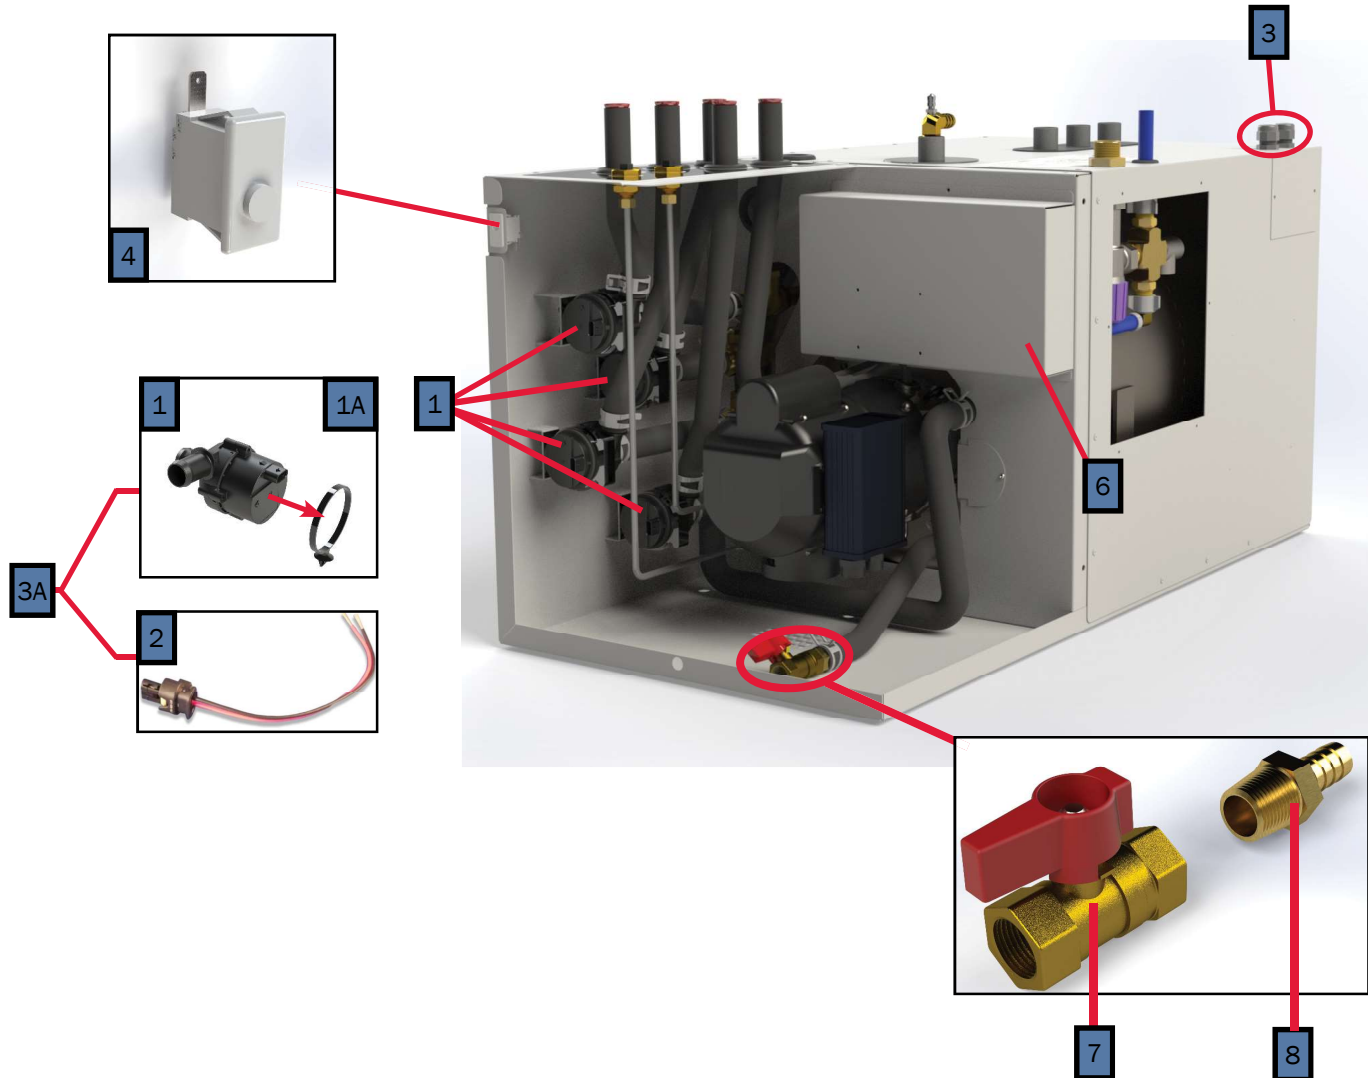

PARTS MANUAL

600 Series

AHE-600-D04
with

NOTE: Service parts and accessories are available through Aqua-Hot Factory Authorized Service Centers or at www.aquahot.com.

Key	Part Number	Beginning of Use	Description
1	ELE-PCB-501	-	Kit, Reporter Controller w/ Terminals
2	ELE-500-105	-	Reporter OEM Connector Kit
3	ELE-000-908	Launch	4-Position Switch Panel Assembly
4	SME-000-908	Launch	2-Position Switch Panel (44mm x 22mm Cut-outs)
5	ELX-283-283	Launch	4 Terminal 12V LED Rocker Switch (44mm x 22mm Cutout)
6	PLE-622-902	Launch	Tank, 5qt. Expansion Assembly
7	PLE-000-200	Launch	Gates Safety Stripe Expansion Tank Hose Kit
8	PLX-CTB-250	Launch	Clamp, Hose, Constant Tension, 23/32 in.

Key	Part Number	Date of Use	Description
1	HDX-000-623	Launch	Clamp, Romex, 1/2in. Plastic
2	PLX-000-433	Launch	Hose, Heater, 3/4 in. x 18in.
3	PLE-007-000	Launch	Valve, Air Assembly Comb, Coin/Key
3A	PLE-007-065	Launch	Valve, Air Comb, Coin/Key
4	SME-600-009	Launch	Tray, Mounting Assembly, 600
5	SME-200-202	Launch	Cover, VAC Access, Steel
6	SME-700-172	Launch	Cover, Access Service (9.75" x 11.25") Steel

Key	Part Number	Beginning of Use	Description
1	PLX-105-800	Launch	Fitting, Bulkhead, 1/4 x 1/4 in. (F) NPT Brass
2	ELE-100-464	Launch	Harness, Circulation Pump and Burner Control 12ft (not pictured)
3	PLE-105-810	Launch	Fitting, Bulkhead Mod 1/2" x 1/2" (F)
4	SME-600-006	Launch	Cover, Access Side
5	SME-600-007	Launch	Cover, Access Front

Key	Part Number	Beginning of Use	Description
1	PLX-100-900	Launch	Buehler C21 Fluid Pump
1A	PLX-100-836	Launch	Fluid Pump Mounting Bracket
2	ELE-400-900	Launch	Buehler C20 Pump Harness
3	HDX-000-623	Launch	Clamp, Romex, 1/2" Plastic
3A	PLE-100-902	Launch	Buehler Pump Assembly with Harness & Terminals
4	ELX-000-050	Launch	Switch, Interlock
5	ELX-100-455	Launch	Harness, Wiring, 12ft Assembly (not pictured)
6	SME-600-002	Launch	Cover, Access, Domestic Electric
7	PLX-BV1-200	Launch	Ball Valve 1/2"(F) NPT
8	PLX-699-330	Launch	Brass Barb Fitting 1/2" x 1/2" (M) NPT