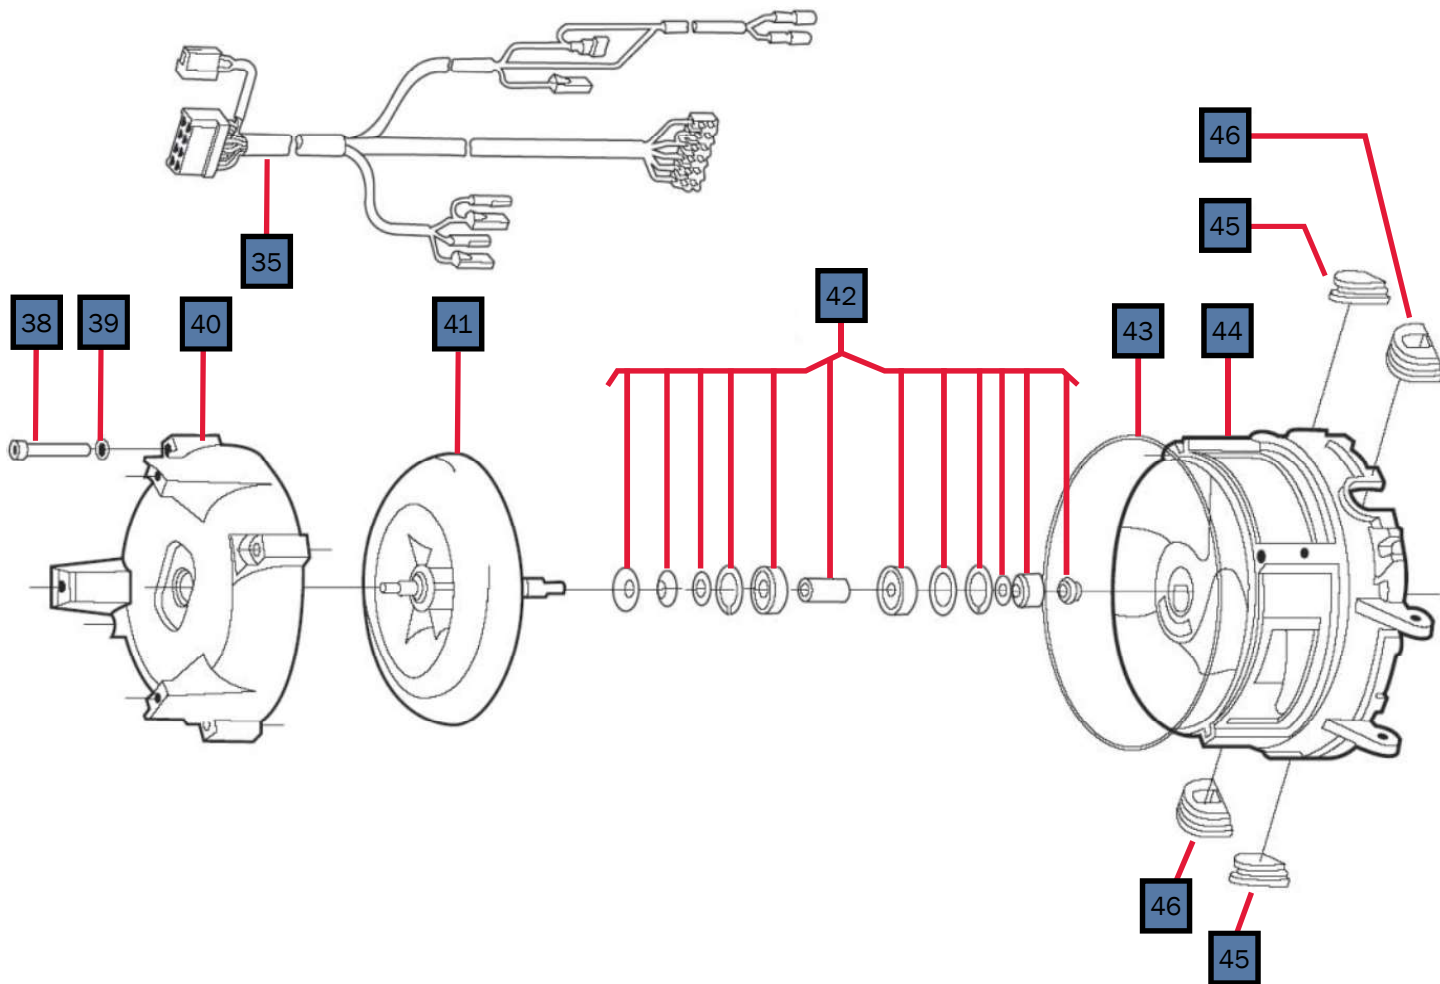

Key	Part Number	Date of Use	Description
35	WPX-434-795	Launch	C-Plug Harness
38	WPX-148-210	Launch	Blower Casting Screw
39	WPX-152-552	Launch	Blower Casting Lock Washer
40	WPX-301-841	Launch	Blower Housing
41	WPX-373-001	Launch	Blower Wheel w/Shaft
42	WPX-378-313	Launch	Bearing Kit
43	WPX-412-244	Launch	O-Ring Blower Casting
44	WPX-225-67A	Launch	Blower Casting
45	WPX-298-964	Launch	Blower Casting Left Grommet
46	WPX-299-995	Launch	Blower Casting Right Grommet