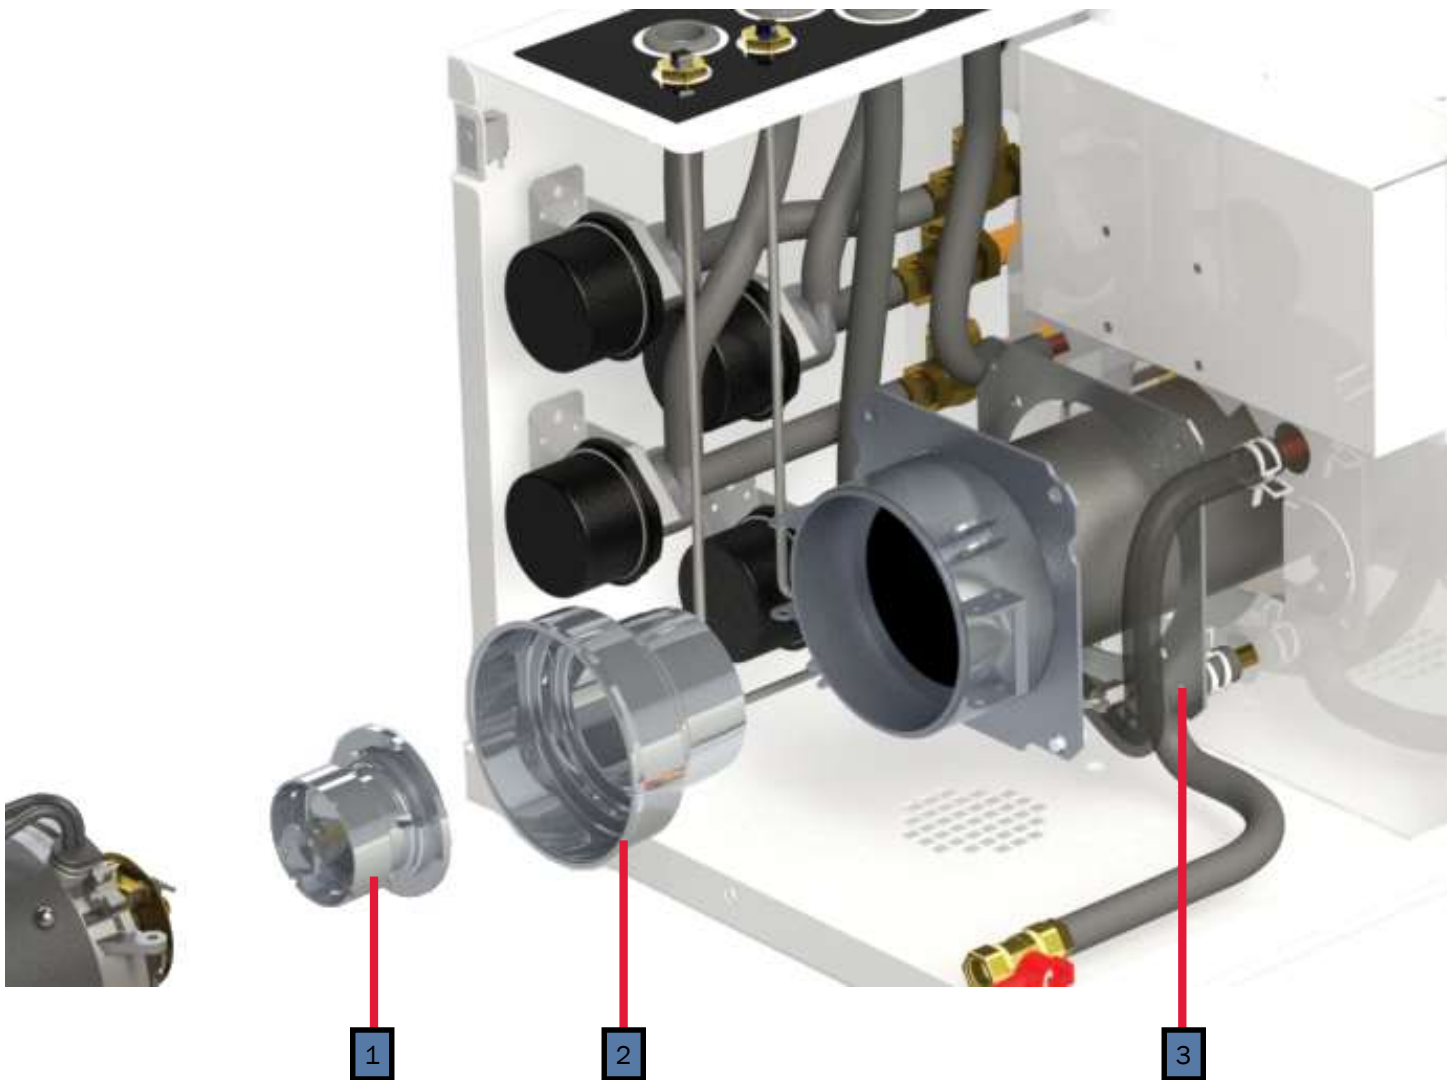

Key	Part Number	Beginning of Use	Description
1	WPX-302-652	Launch	DBW 2010 Air Swirler
2	WPX-302-828	Launch	DBW 2010 Swirler Housing
3	HDE-700-205	Launch	Combustion Chamber Tube Gasket