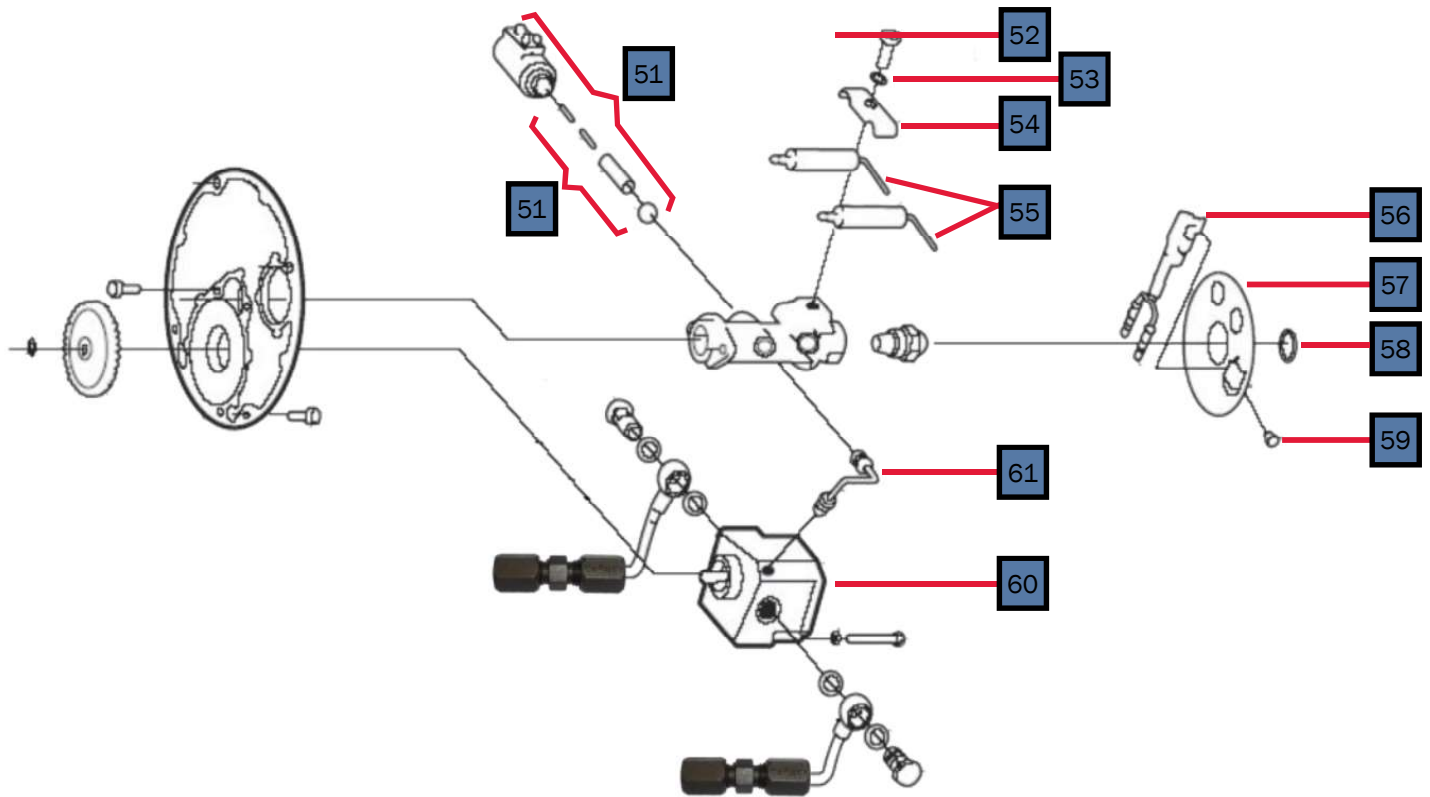

Key	Part Number	Date of Use	Description
50	WPX-322-083	Launch	Fuel Solenoid Valve, 12V DC
51	WPX-386-650	Launch	Fuel Solenoid Valve Kit
52	WPX-267-279	Launch	Electrode Bolt
53	WPX-152-560	Launch	Electrode Lock Washer
54	WPX-278-971	Launch	Electrode Clamp
55	WPX-274-313	Launch	Ignition Electrode
56	WPX-638-78A	Launch	Flame Sensor
57	WPX-887-71A	Launch	Photo Disc
58	WPX-453-048	Launch	Photo Disc Retaining Clip
59	WPX-147-699	Launch	Flame Sensor Screw
60	WPX-503-03A	Launch	Fuel Pump Kit
61	WPX-665-49A	Launch	High-Pressure Fuel Tube