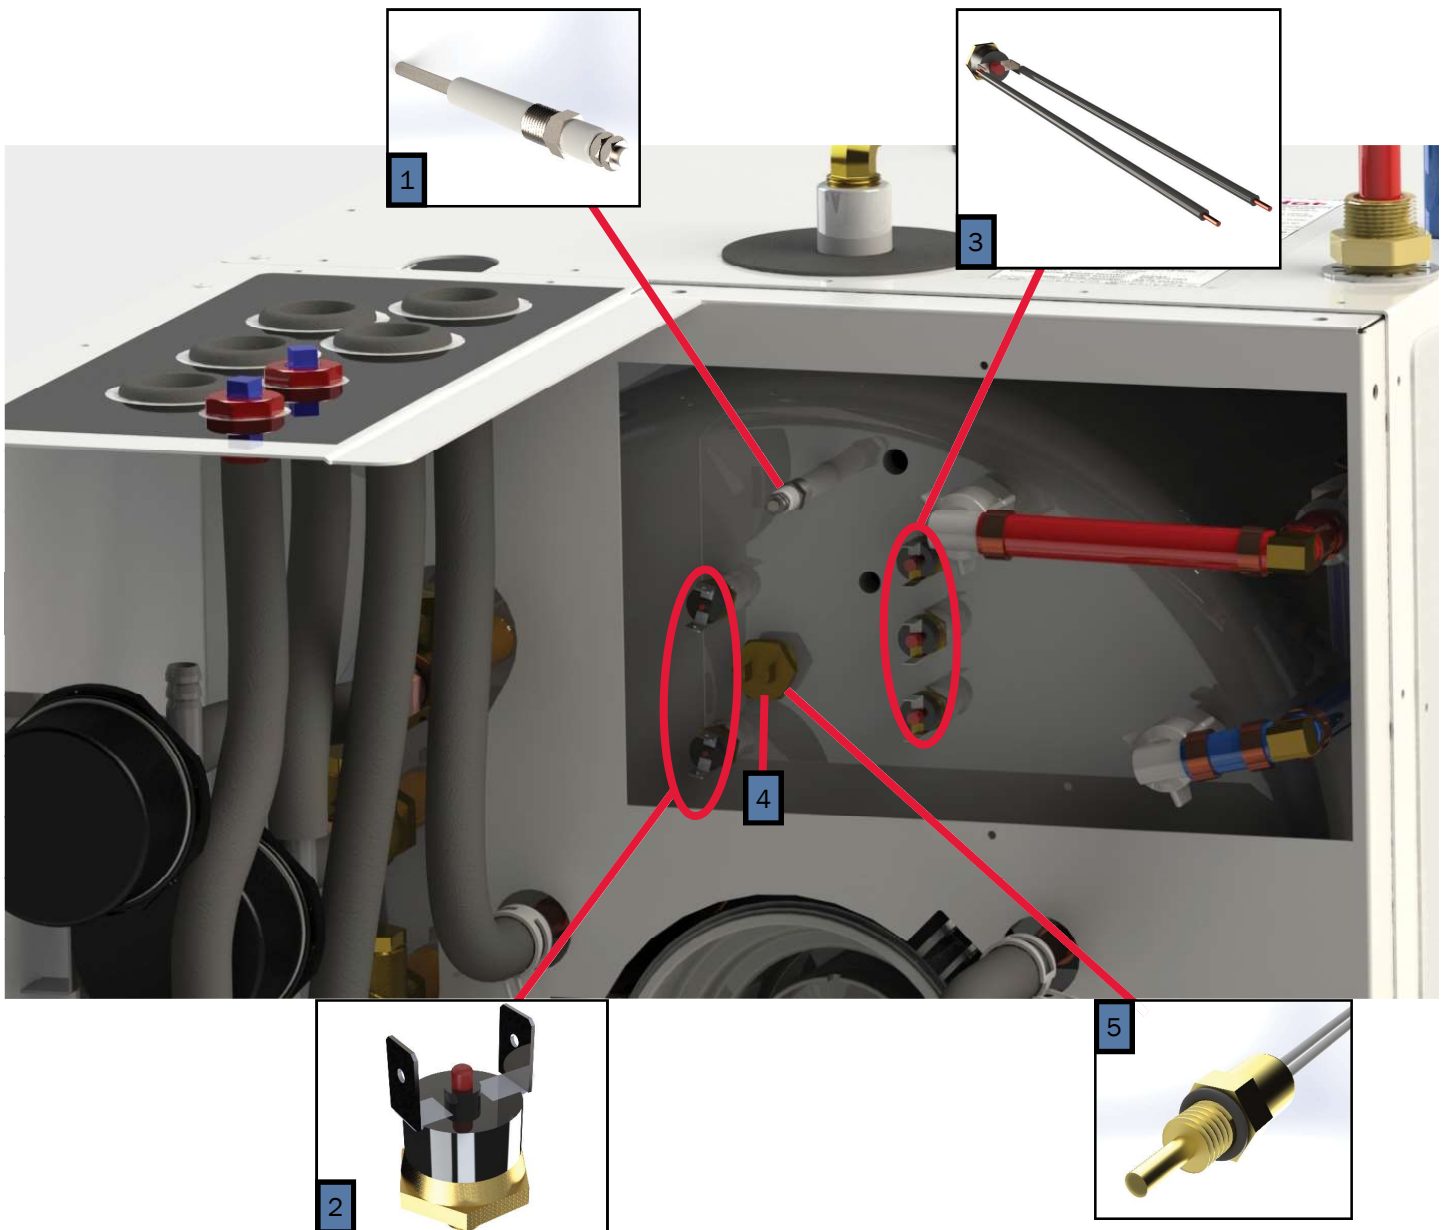

PARTS MANUAL

600 Series

AHE-600-D04
with

NOTE: Service parts and accessories are available through Aqua-Hot Factory Authorized Service Centers or at www.aquahot.com.

Key	Part Number	Beginning of Use	Description
1	ELE-PCB-501	-	Kit, Reporter Controller w/ Terminals
2	ELE-500-105	-	Reporter OEM Connector Kit
3	ELE-000-908	Launch	4-Position Switch Panel Assembly
4	SME-000-908	Launch	2-Position Switch Panel (44mm x 22mm Cut-outs)
5	ELX-283-283	Launch	4 Terminal 12V LED Rocker Switch (44mm x 22mm Cutout)
6	PLE-622-902	Launch	Tank, 5qt. Expansion Assembly
7	PLE-000-200	Launch	Gates Safety Stripe Expansion Tank Hose Kit
8	PLX-CTB-250	Launch	Clamp, Hose, Constant Tension, 23/32 in.

Key	Part Number	Date of Use	Description
1	HDX-000-623	Launch	Clamp, Romex, 1/2in. Plastic
2	PLX-000-433	Launch	Hose, Heater, 3/4 in. x 18in.
3	PLE-007-000	Launch	Valve, Air Assembly Comb, Coin/Key
3A	PLE-007-065	Launch	Valve, Air Comb, Coin/Key
4	SME-600-009	Launch	Tray, Mounting Assembly, 600
5	SME-200-202	Launch	Cover, VAC Access, Steel
6	SME-700-172	Launch	Cover, Access Service (9.75" x 11.25") Steel

Key	Part Number	Beginning of Use	Description
1	PLX-105-800	Launch	Fitting, Bulkhead, 1/4 x 1/4 in. (F) NPT Brass
2	ELE-100-464	Launch	Harness, Circulation Pump and Burner Control 12ft (not pictured)
3	PLE-105-810	Launch	Fitting, Bulkhead Mod 1/2" x 1/2" (F)
4	SME-600-006	Launch	Cover, Access Side
5	SME-600-007	Launch	Cover, Access Front

Key	Part Number	Beginning of Use	Description
1	PLX-100-900	Launch	Buehler C21 Fluid Pump
1A	PLX-100-836	Launch	Fluid Pump Mounting Bracket
2	ELE-400-900	Launch	Buehler C20 Pump Harness
3	HDX-000-623	Launch	Clamp, Romex, 1/2" Plastic
3A	PLE-100-902	Launch	Buehler Pump Assembly with Harness & Terminals
4	ELX-000-050	Launch	Switch, Interlock
5	ELX-100-455	Launch	Harness, Wiring, 12ft Assembly (not pictured)
6	SME-600-002	Launch	Cover, Access, Domestic Electric
7	PLX-BV1-200	Launch	Ball Valve 1/2"(F) NPT
8	PLX-699-330	Launch	Brass Barb Fitting 1/2" x 1/2" (M) NPT