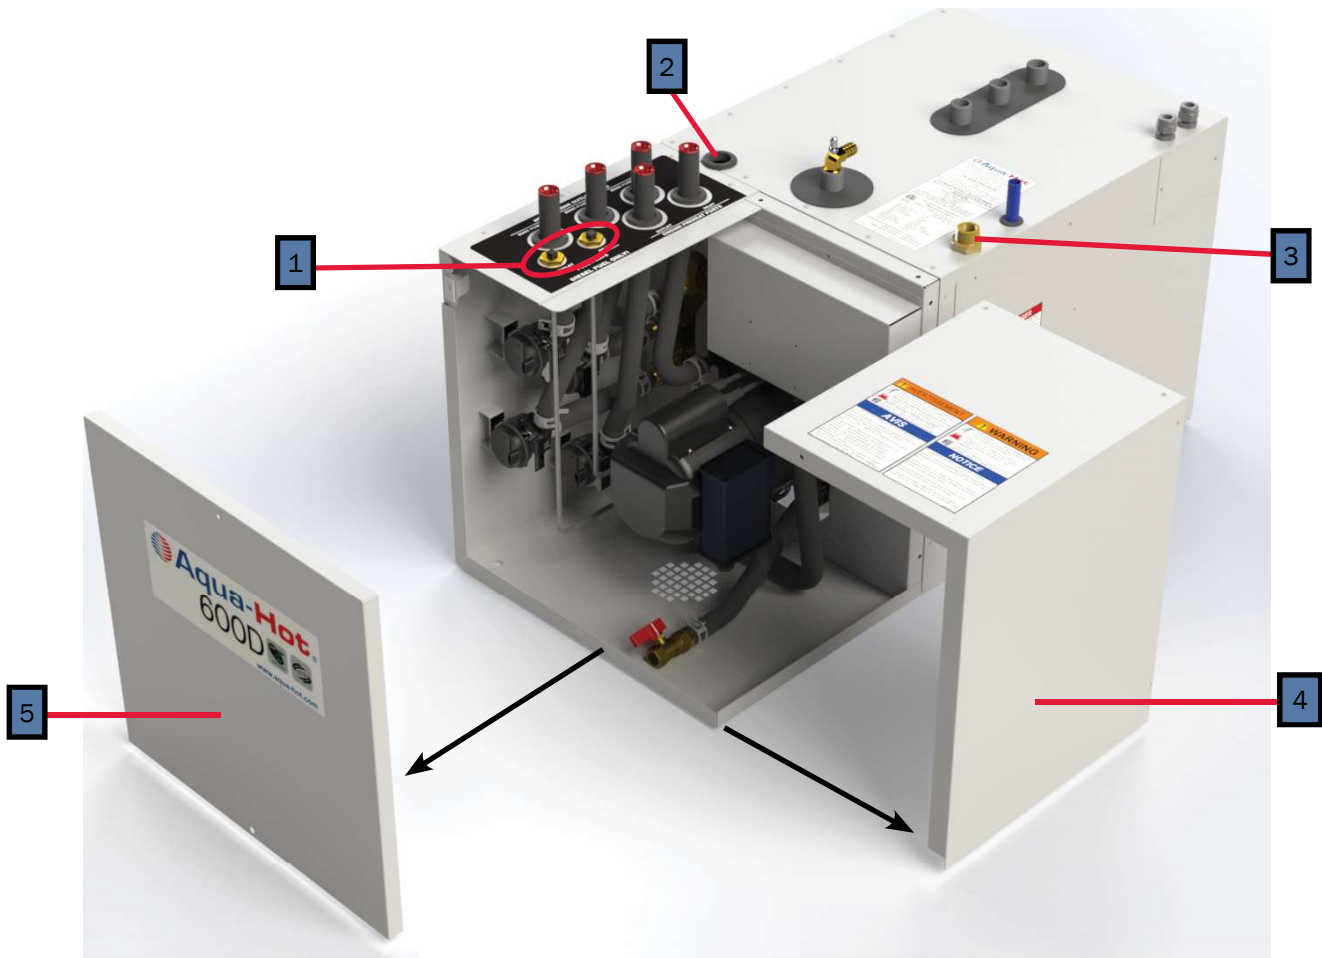

PARTS MANUAL

600 Series

AHE-600-D04
with

NOTE: Service parts and accessories are available through Aqua-Hot Factory Authorized Service Centers or at www.aquahot.com.

Key	Part Number	Beginning of Use	Description
1	ELE-PCB-501	-	Kit, Reporter Controller w/ Terminals
2	ELE-500-105	-	Reporter OEM Connector Kit
3	ELE-000-908	Launch	4-Position Switch Panel Assembly
4	SME-000-908	Launch	2-Position Switch Panel (44mm x 22mm Cut-outs)
5	ELX-283-283	Launch	4 Terminal 12V LED Rocker Switch (44mm x 22mm Cutout)
6	PLE-622-902	Launch	Tank, 5qt. Expansion Assembly
7	PLE-000-200	Launch	Gates Safety Stripe Expansion Tank Hose Kit
8	PLX-CTB-250	Launch	Clamp, Hose, Constant Tension, 23/32 in.

Key	Part Number	Date of Use	Description
1	HDX-000-623	Launch	Clamp, Romex, 1/2in. Plastic
2	PLX-000-433	Launch	Hose, Heater, 3/4 in. x 18in.
3	PLE-007-000	Launch	Valve, Air Assembly Comb, Coin/Key
3A	PLE-007-065	Launch	Valve, Air Comb, Coin/Key
4	SME-600-009	Launch	Tray, Mounting Assembly, 600
5	SME-200-202	Launch	Cover, VAC Access, Steel
6	SME-700-172	Launch	Cover, Access Service (9.75" x 11.25") Steel

Key	Part Number	Beginning of Use	Description
1	PLX-105-800	Launch	Fitting, Bulkhead, 1/4 x 1/4 in. (F) NPT Brass
2	ELE-100-464	Launch	Harness, Circulation Pump and Burner Control 12ft (not pictured)
3	PLE-105-810	Launch	Fitting, Bulkhead Mod 1/2" x 1/2" (F)
4	SME-600-006	Launch	Cover, Access Side
5	SME-600-007	Launch	Cover, Access Front

Key	Part Number	Beginning of Use	Description
1	PLX-100-900	Launch	Buehler C21 Fluid Pump
1A	PLX-100-836	Launch	Fluid Pump Mounting Bracket
2	ELE-400-900	Launch	Buehler C20 Pump Harness
3	HDX-000-623	Launch	Clamp, Romex, 1/2" Plastic
3A	PLE-100-902	Launch	Buehler Pump Assembly with Harness & Terminals
4	ELX-000-050	Launch	Switch, Interlock
5	ELX-100-455	Launch	Harness, Wiring, 12ft Assembly (not pictured)
6	SME-600-002	Launch	Cover, Access, Domestic Electric
7	PLX-BV1-200	Launch	Ball Valve 1/2"(F) NPT
8	PLX-699-330	Launch	Brass Barb Fitting 1/2" x 1/2" (M) NPT