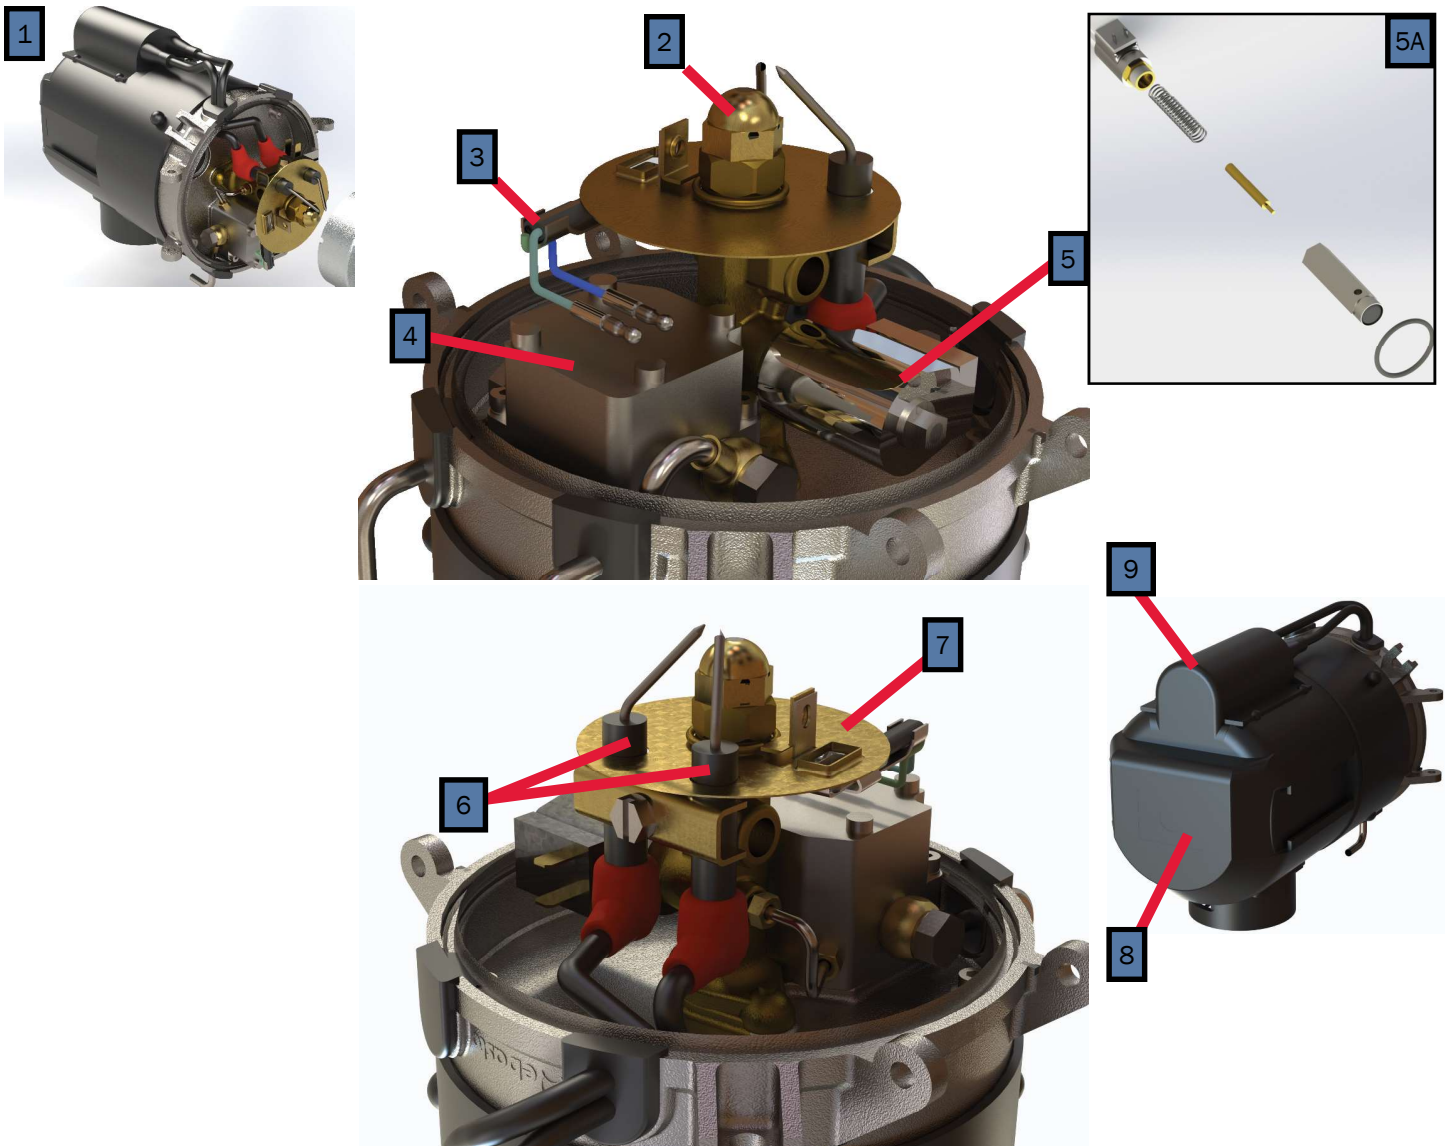

Key	Part Number	Date of Use	Description
1	WPX-909-180	Launch	12V DC Webasto Burner
2	WPX-886-41A	Launch	Diesel Fuel Nozzle
3	WPX-638-78A	Launch	Webasto Flame Sensor Photo Eye
4	WPX-503-03A	Launch	Webasto Fuel 10 Bar Pump Kit
5	WPX-322-083	Launch	Webasto 12V DC Fuel Solenoid Valve
5A	WPX-386-650	Launch	Webasto Fuel Solenoid Rebuild Kit
6	WPX-274-313	Launch	Webasto Ignition Electrode
7	WPX-887-71A	Launch	Webasto Photo Disc
8	WPX-436-216	Launch	Motor Protection Cap
9	WPX-101-838	Launch	Webasto 12V DC Ignition Coil