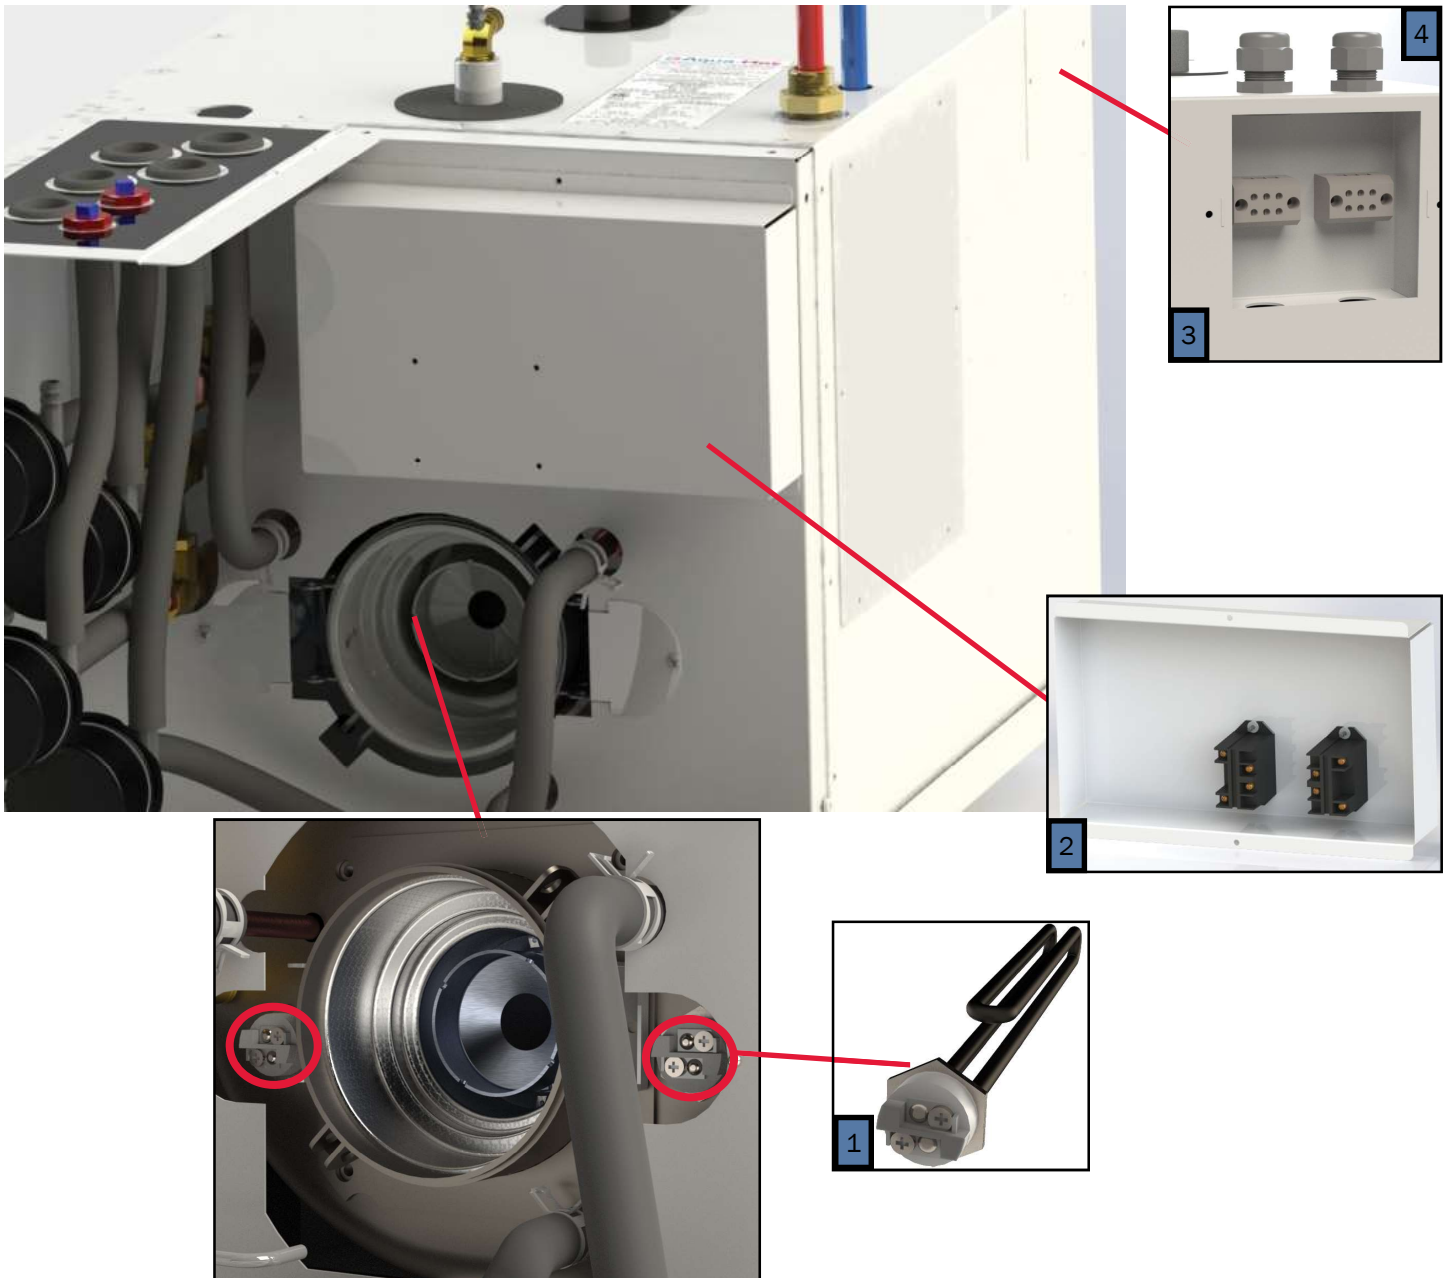

Key	Part Number	Date of Use	Description
1	ELX-G12-07L	Launch	Element, Electric Heating, 120VAC 2000W
2	ELX-630-001	Launch	Relay, 30A 277 VAC 12VDC Coil
3	ELE-000-905	Launch	Block, Terminal, 3-Position 22-8 AWG
4	HDX-000-623	Launch	Clamp, Romex 1/2" Plastic