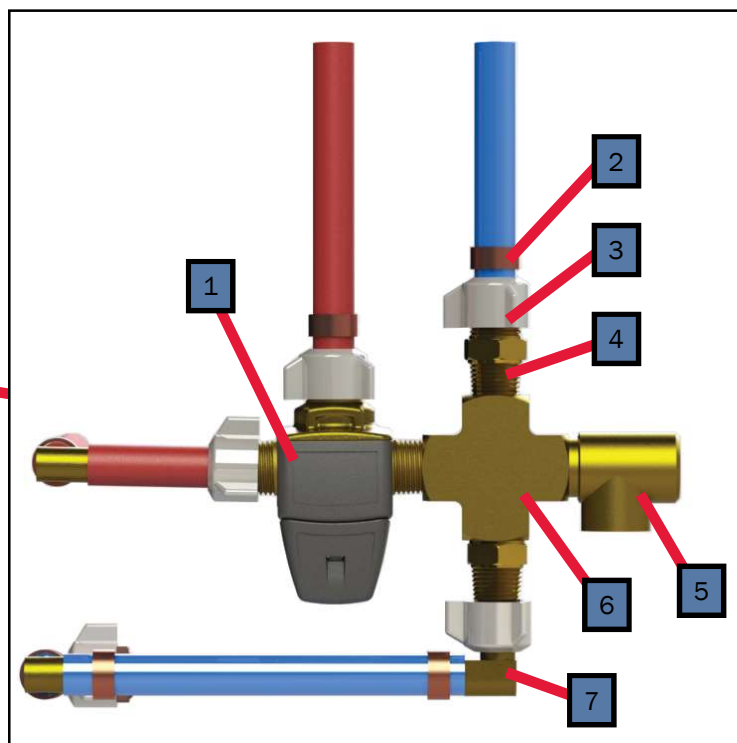

Key	Part Number	Beginning of Use	Description
1	PLX-362-100	Launch	Danfoss Tempering Valve
1A	PLX-09P-000	-	Honeywell Tempering Valve (Discontinued)
2	PLX-000-745	Launch	Ring, Crimp, 1/2"
3	PLX-000-730	Launch	Fitting, Straight, Swivel 1/2" Barb x 1/2" FPT
4	PLX-122-000	Launch	Fitting, Brass, Close Nipple 1/2" (M) NPT w/ Hex
5	PLX-111-125	Launch	Pressure Relief Valve, 125 PSI
6	PLX-000-725	Launch	Fitting, Cross 1/2" Brass
7	PLX-000-755	Launch	Fitting, Elbow, Swivel 1/2" Barb x 1/2" NPT, Brass