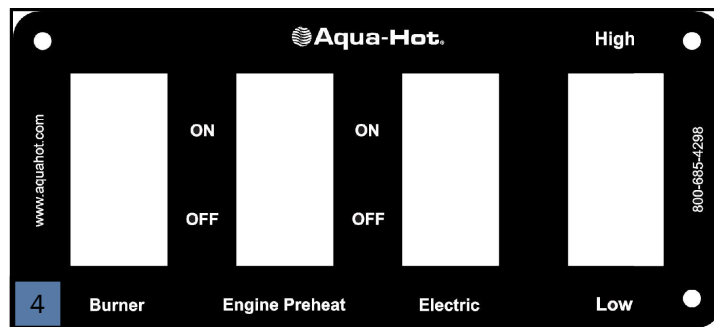

PARTS MANUAL

600 Series

AHE-600-D04
with

NOTE: Service parts and accessories are available through Aqua-Hot Factory Authorized Service Centers or at www.aquahot.com.

Key	Part Number	Beginning of Use	Description
1	ELE-PCB-501	-	Kit, Reporter Controller w/ Terminals
2	ELE-500-105	-	Reporter OEM Connector Kit
3	ELE-000-908	Launch	4-Position Switch Panel Assembly
4	SME-000-908	Launch	2-Position Switch Panel (44mm x 22mm Cut-outs)
5	ELX-283-283	Launch	4 Terminal 12V LED Rocker Switch (44mm x 22mm Cutout)
6	PLE-622-902	Launch	Tank, 5qt. Expansion Assembly
7	PLE-000-200	Launch	Gates Safety Stripe Expansion Tank Hose Kit
8	PLX-CTB-250	Launch	Clamp, Hose, Constant Tension, 23/32 in.