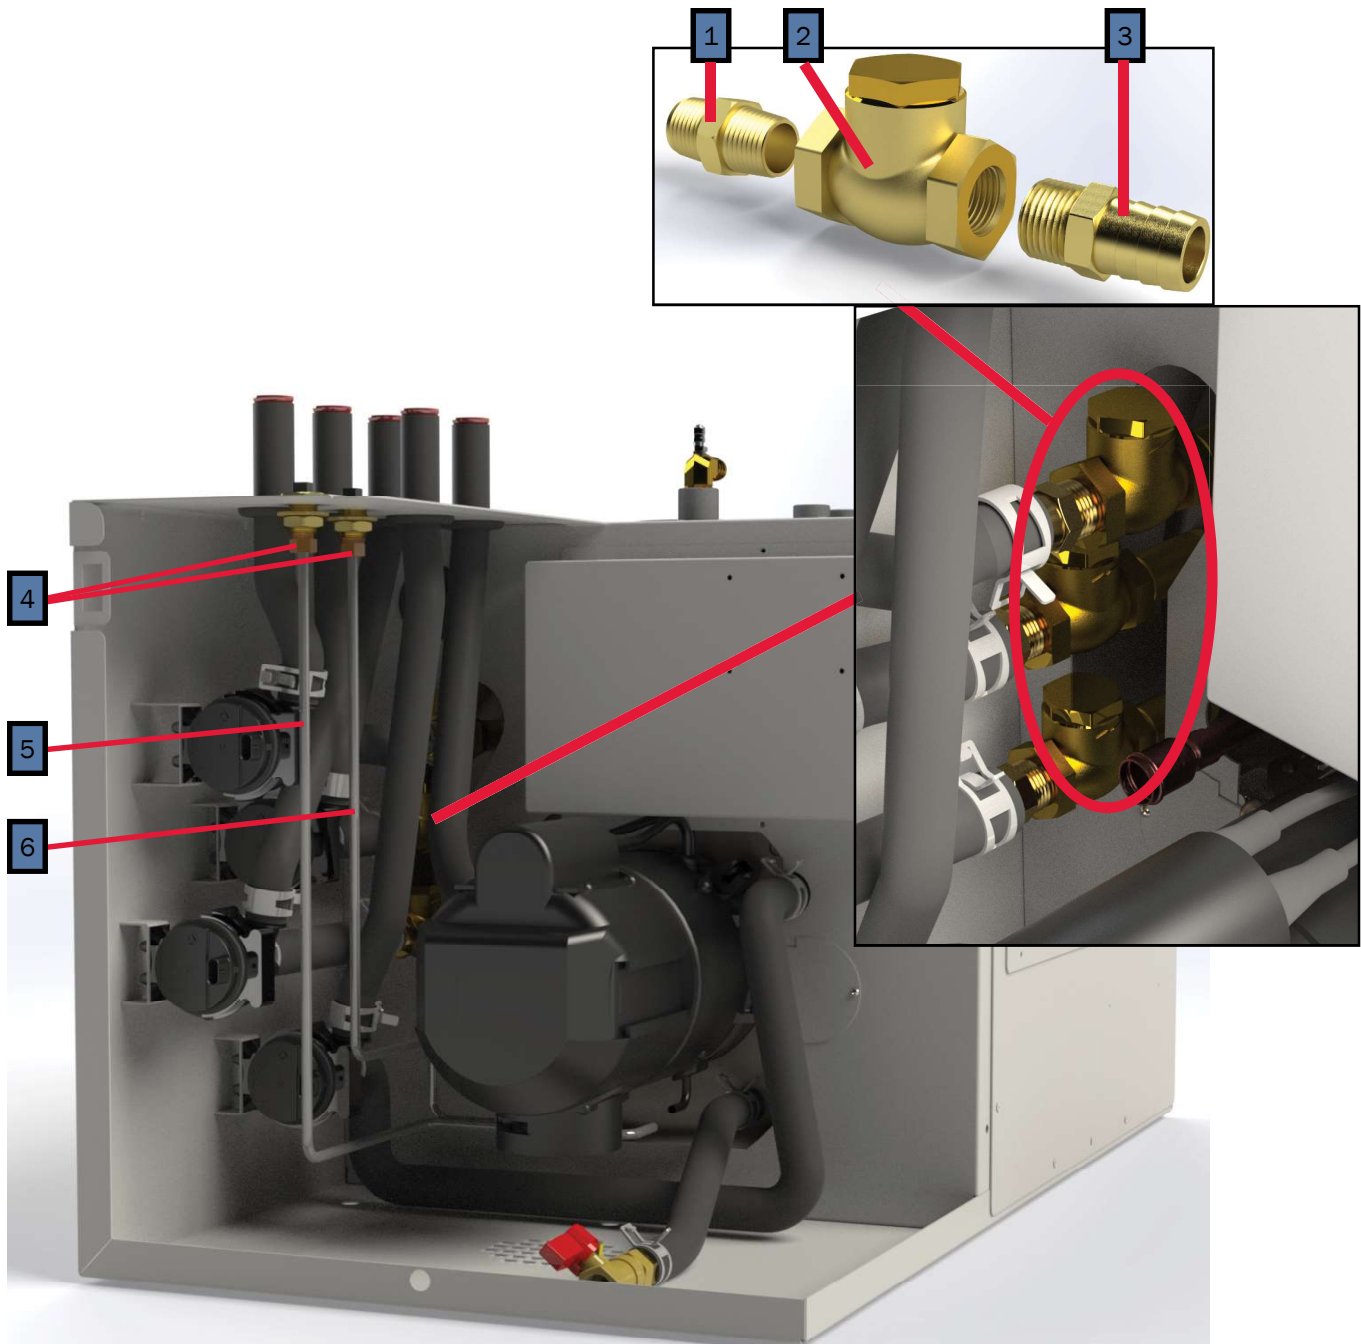

Key	Part Number	Date of Use	Description
1	PLX-122-000	Launch	Brass Close Nipple Fitting, 1/2" (M) NPT w/Hex
2	PLX-2A1-300	Launch	Brass Check Valve, 1/2" (F) NPT
3	PLX-A65-200	Launch	Brass Barb Fitting, 3/4" x 1/2" (M) NPT
4	FLX-421-000	Launch	Fitting, Inverted Flared Connector 1/4 Tube x 1/4 (M) NPT
5	FLE-421-858	Launch	Tube, Return Fuel Line Assembly 1/4" Steel
6	FLE-421-859	Launch	Tube, Supply Fuel Line Assembly 1/4" Steel