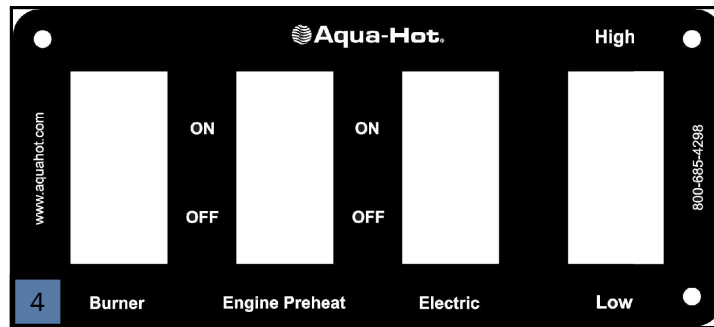

PARTS MANUAL

600 Series

AHE-675-D04
with

NOTE: Service parts and accessories are available through Aqua-Hot Factory Authorized Service Centers or at www.aquahot.com.

Key	Part Number	Beginning of Use	Description
1	ELE-PCB-501	-	Kit, Reporter Controller w/ Terminals
2	ELE-500-105	-	Reporter OEM Connector Kit
3	ELE-000-908	Launch	4-Position Switch Panel Assembly
4	SME-000-908	Launch	2-Position Switch Panel (44mm x 22mm Cut-outs)
5	ELX-283-283	Launch	4 Terminal 12V LED Rocker Switch (44mm x 22mm Cutout)
6	PLE-622-902	Launch	Tank, 5qt. Expansion Assembly
7	PLE-000-200	Launch	Gates Safety Stripe Expansion Tank Hose Kit
8	PLX-CTB-250	Launch	Clamp, Hose, Constant Tension, 23/32 in.