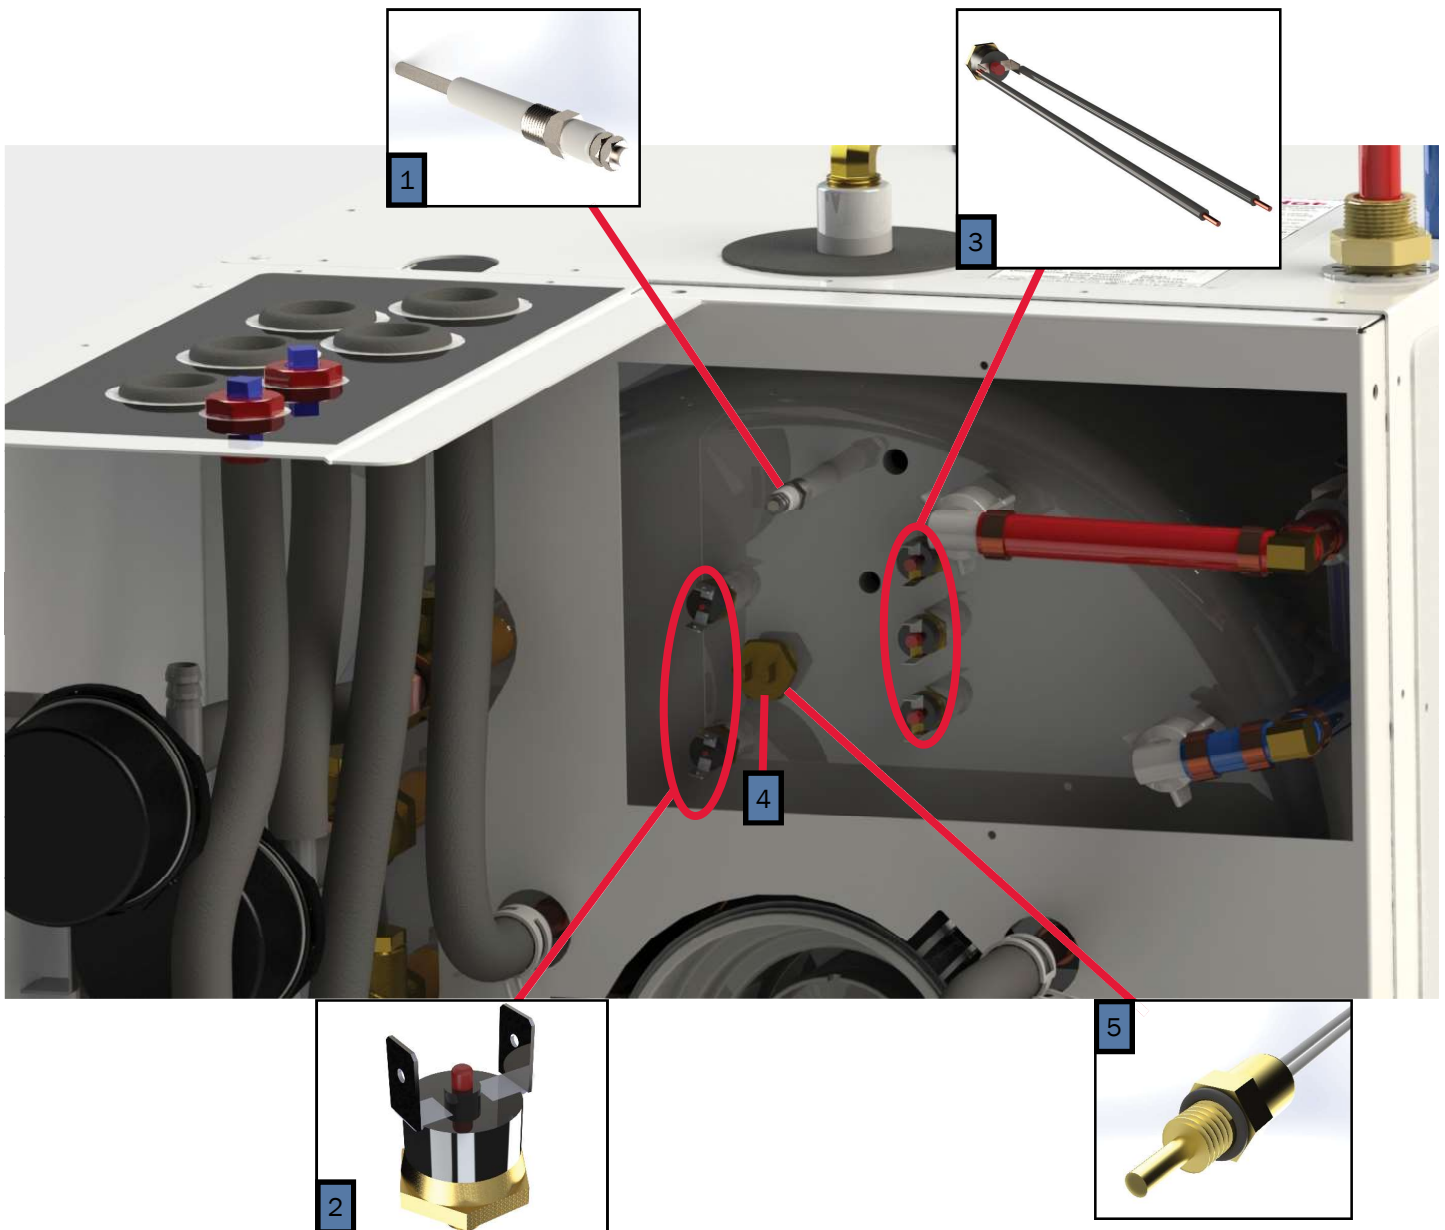

PARTS MANUAL

600 Series

AHE-675-D04
with

NOTE: Service parts and accessories are available through Aqua-Hot Factory Authorized Service Centers or at www.aquahot.com.

Key	Part Number	Beginning of Use	Description
1	ELE-PCB-501	-	Kit, Reporter Controller w/ Terminals
2	ELE-500-105	-	Reporter OEM Connector Kit
3	ELE-000-908	Launch	4-Position Switch Panel Assembly
4	SME-000-908	Launch	2-Position Switch Panel (44mm x 22mm Cut-outs)
5	ELX-283-283	Launch	4 Terminal 12V LED Rocker Switch (44mm x 22mm Cutout)
6	PLE-622-902	Launch	Tank, 5qt. Expansion Assembly
7	PLE-000-200	Launch	Gates Safety Stripe Expansion Tank Hose Kit
8	PLX-CTB-250	Launch	Clamp, Hose, Constant Tension, 23/32 in.

Key	Part Number	Date of Use	Description
1	HDX-000-623	Launch	Clamp, Romex, 1/2in. Plastic
2	PLX-000-433	Launch	Hose, Heater, 3/4 in. x 18in.
3	PLE-007-000	Launch	Valve, Air Assembly Comb, Coin/Key
3A	PLE-007-065	Launch	Valve, Air Comb, Coin/Key
4	SME-600-009	Launch	Tray, Mounting Assembly, 600
5	SME-200-202	Launch	Cover, VAC Access, Steel
6	SME-700-172	Launch	Cover, Access Service (9.75" x 11.25") Steel

Key	Part Number	Beginning of Use	Description
1	PLX-105-800	Launch	Fitting, Bulkhead, 1/4 x 1/4 in. (F) NPT Brass
2	ELE-100-464	Launch	Harness, Circulation Pump and Burner Control 12ft (not pictured)
3	PLE-105-810	Launch	Fitting, Bulkhead Mod 1/2" x 1/2" (F)
4	SME-600-006	Launch	Cover, Access Side
5	SME-600-007	Launch	Cover, Access Front

Key	Part Number	Beginning of Use	Description
1	PLX-100-900	Launch	Buehler C21 Fluid Pump
1A	PLX-100-836	Launch	Fluid Pump Mounting Bracket
2	ELE-400-900	Launch	Buehler C20 Pump Harness
3	HDX-000-623	Launch	Clamp, Romex, 1/2" Plastic
3A	PLE-100-902	Launch	Buehler Pump Assembly with Harness & Terminals
4	ELX-000-050	Launch	Switch, Interlock
5	ELX-100-455	Launch	Harness, Wiring, 12ft Assembly (not pictured)
6	SME-600-002	Launch	Cover, Access, Domestic Electric
7	PLX-BV1-200	Launch	Ball Valve 1/2"(F) NPT
8	PLX-699-330	Launch	Brass Barb Fitting 1/2" x 1/2" (M) NPT