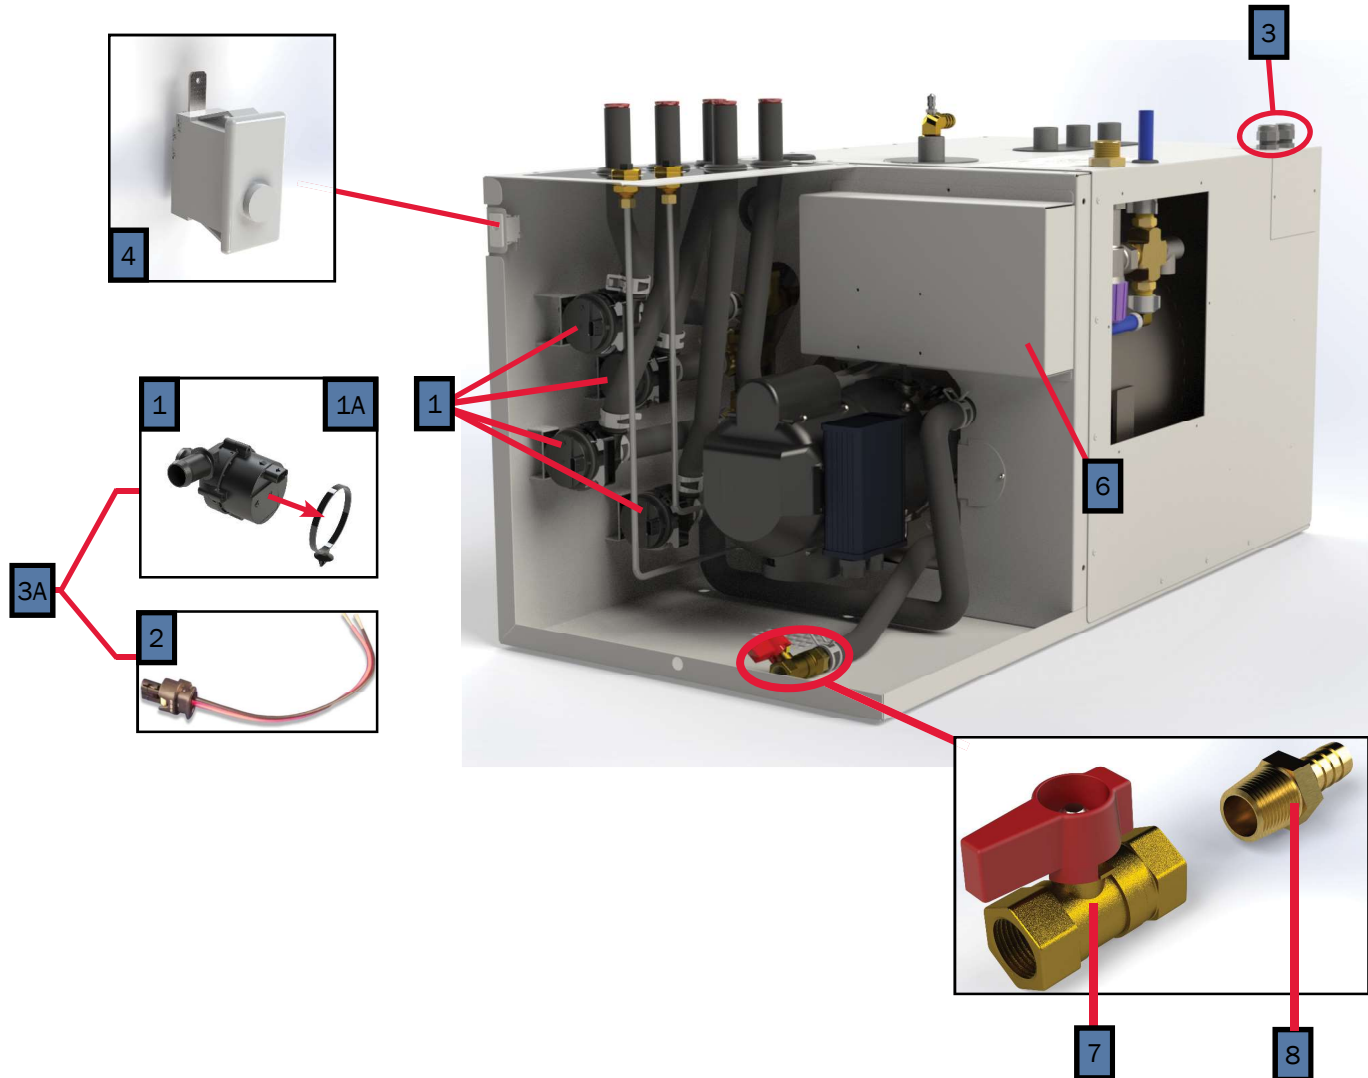

PARTS MANUAL

600 Series

AHE-675-D04
with

NOTE: Service parts and accessories are available through Aqua-Hot Factory Authorized Service Centers or at www.aquahot.com.

Key	Part Number	Beginning of Use	Description
1	ELE-PCB-501	-	Kit, Reporter Controller w/ Terminals
2	ELE-500-105	-	Reporter OEM Connector Kit
3	ELE-000-908	Launch	4-Position Switch Panel Assembly
4	SME-000-908	Launch	2-Position Switch Panel (44mm x 22mm Cut-outs)
5	ELX-283-283	Launch	4 Terminal 12V LED Rocker Switch (44mm x 22mm Cutout)
6	PLE-622-902	Launch	Tank, 5qt. Expansion Assembly
7	PLE-000-200	Launch	Gates Safety Stripe Expansion Tank Hose Kit
8	PLX-CTB-250	Launch	Clamp, Hose, Constant Tension, 23/32 in.

Key	Part Number	Date of Use	Description
1	HDX-000-623	Launch	Clamp, Romex, 1/2in. Plastic
2	PLX-000-433	Launch	Hose, Heater, 3/4 in. x 18in.
3	PLE-007-000	Launch	Valve, Air Assembly Comb, Coin/Key
3A	PLE-007-065	Launch	Valve, Air Comb, Coin/Key
4	SME-600-009	Launch	Tray, Mounting Assembly, 600
5	SME-200-202	Launch	Cover, VAC Access, Steel
6	SME-700-172	Launch	Cover, Access Service (9.75" x 11.25") Steel

Key	Part Number	Beginning of Use	Description
1	PLX-105-800	Launch	Fitting, Bulkhead, 1/4 x 1/4 in. (F) NPT Brass
2	ELE-100-464	Launch	Harness, Circulation Pump and Burner Control 12ft (not pictured)
3	PLE-105-810	Launch	Fitting, Bulkhead Mod 1/2" x 1/2" (F)
4	SME-600-006	Launch	Cover, Access Side
5	SME-600-007	Launch	Cover, Access Front

Key	Part Number	Beginning of Use	Description
1	PLX-100-900	Launch	Buehler C21 Fluid Pump
1A	PLX-100-836	Launch	Fluid Pump Mounting Bracket
2	ELE-400-900	Launch	Buehler C20 Pump Harness
3	HDX-000-623	Launch	Clamp, Romex, 1/2" Plastic
3A	PLE-100-902	Launch	Buehler Pump Assembly with Harness & Terminals
4	ELX-000-050	Launch	Switch, Interlock
5	ELX-100-455	Launch	Harness, Wiring, 12ft Assembly (not pictured)
6	SME-600-002	Launch	Cover, Access, Domestic Electric
7	PLX-BV1-200	Launch	Ball Valve 1/2"(F) NPT
8	PLX-699-330	Launch	Brass Barb Fitting 1/2" x 1/2" (M) NPT