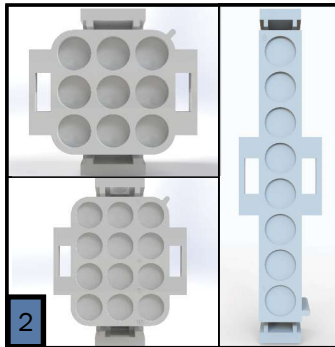

PARTS MANUAL

600 Series

AHE-675-D04
with

NOTE: Service parts and accessories are available through Aqua-Hot Factory Authorized Service Centers or at www.aquahot.com.

Key	Part Number	Beginning of Use	Description
1	ELE-PCB-501	-	Kit, Reporter Controller w/ Terminals
2	ELE-500-105	-	Reporter OEM Connector Kit
3	ELE-000-908	Launch	4-Position Switch Panel Assembly
4	SME-000-908	Launch	2-Position Switch Panel (44mm x 22mm Cut-outs)
5	ELX-283-283	Launch	4 Terminal 12V LED Rocker Switch (44mm x 22mm Cutout)
6	PLE-622-902	Launch	Tank, 5qt. Expansion Assembly
7	PLE-000-200	Launch	Gates Safety Stripe Expansion Tank Hose Kit
8	PLX-CTB-250	Launch	Clamp, Hose, Constant Tension, 23/32 in.

Key	Part Number	Date of Use	Description
1	HDX-000-623	Launch	Clamp, Romex, 1/2in. Plastic
2	PLX-000-433	Launch	Hose, Heater, 3/4 in. x 18in.
3	PLE-007-000	Launch	Valve, Air Assembly Comb, Coin/Key
3A	PLE-007-065	Launch	Valve, Air Comb, Coin/Key
4	SME-600-009	Launch	Tray, Mounting Assembly, 600
5	SME-200-202	Launch	Cover, VAC Access, Steel
6	SME-700-172	Launch	Cover, Access Service (9.75" x 11.25") Steel

Key	Part Number	Beginning of Use	Description
1	PLX-105-800	Launch	Fitting, Bulkhead, 1/4 x 1/4 in. (F) NPT Brass
2	ELE-100-464	Launch	Harness, Circulation Pump and Burner Control 12ft (not pictured)
3	PLE-105-810	Launch	Fitting, Bulkhead Mod 1/2" x 1/2" (F)
4	SME-600-006	Launch	Cover, Access Side
5	SME-600-007	Launch	Cover, Access Front

Key	Part Number	Beginning of Use	Description
1	PLX-100-900	Launch	Buehler C21 Fluid Pump
1A	PLX-100-836	Launch	Fluid Pump Mounting Bracket
2	ELE-400-900	Launch	Buehler C20 Pump Harness
3	HDX-000-623	Launch	Clamp, Romex, 1/2" Plastic
3A	PLE-100-902	Launch	Buehler Pump Assembly with Harness & Terminals
4	ELX-000-050	Launch	Switch, Interlock
5	ELX-100-455	Launch	Harness, Wiring, 12ft Assembly (not pictured)
6	SME-600-002	Launch	Cover, Access, Domestic Electric
7	PLX-BV1-200	Launch	Ball Valve 1/2"(F) NPT
8	PLX-699-330	Launch	Brass Barb Fitting 1/2" x 1/2" (M) NPT