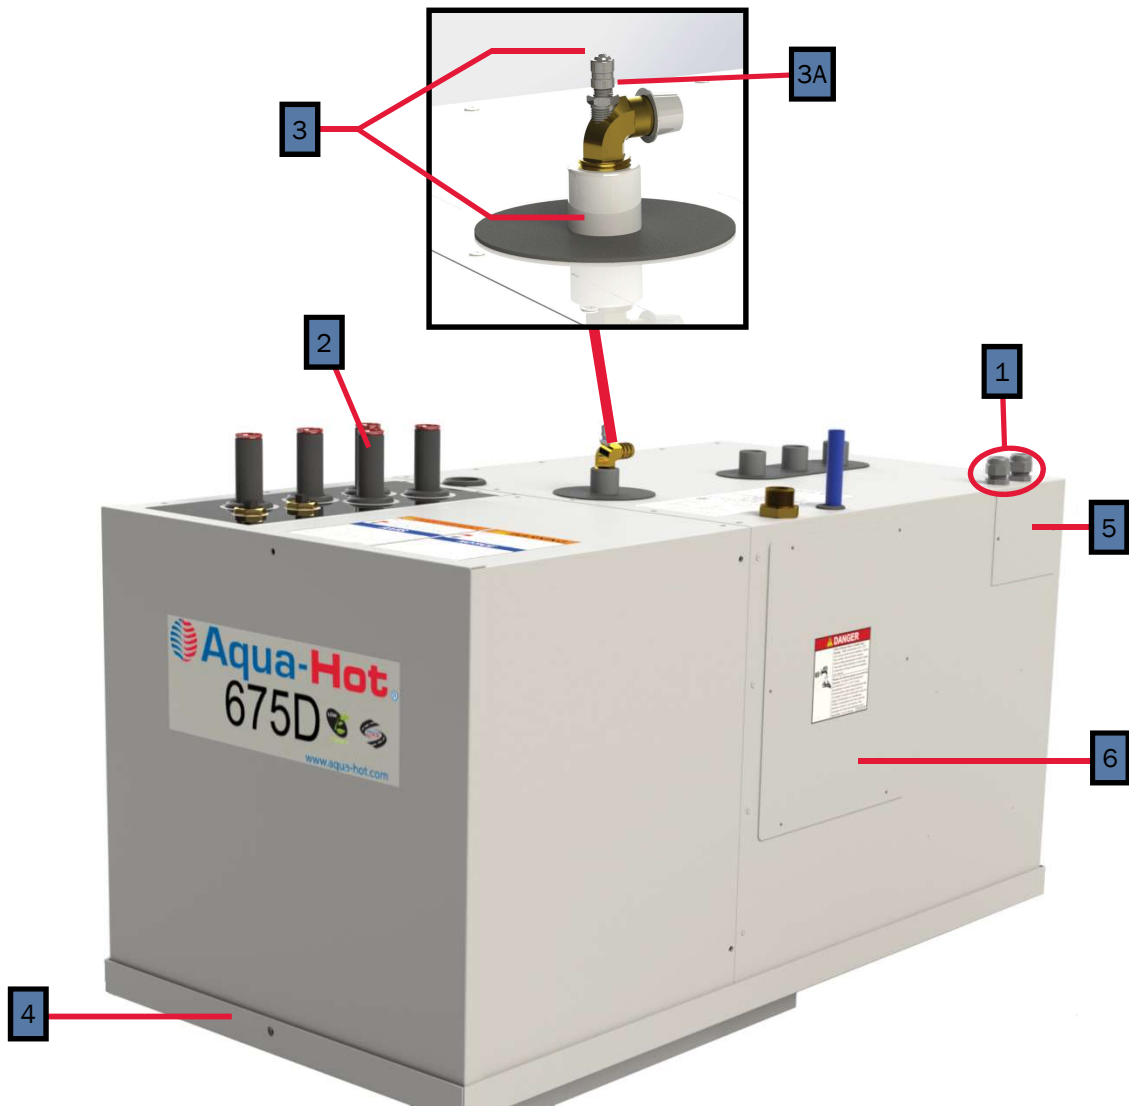

PARTS MANUAL

600 Series

AHE-675-D04
with

NOTE: Service parts and accessories are available through Aqua-Hot Factory Authorized Service Centers or at www.aquahot.com.

Key	Part Number	Beginning of Use	Description
1	ELE-PCB-501	-	Kit, Reporter Controller w/ Terminals
2	ELE-500-105	-	Reporter OEM Connector Kit
3	ELE-000-908	Launch	4-Position Switch Panel Assembly
4	SME-000-908	Launch	2-Position Switch Panel (44mm x 22mm Cut-outs)
5	ELX-283-283	Launch	4 Terminal 12V LED Rocker Switch (44mm x 22mm Cutout)
6	PLE-622-902	Launch	Tank, 5qt. Expansion Assembly
7	PLE-000-200	Launch	Gates Safety Stripe Expansion Tank Hose Kit
8	PLX-CTB-250	Launch	Clamp, Hose, Constant Tension, 23/32 in.

Key	Part Number	Date of Use	Description
1	HDX-000-623	Launch	Clamp, Romex, 1/2in. Plastic
2	PLX-000-433	Launch	Hose, Heater, 3/4 in. x 18in.
3	PLE-007-000	Launch	Valve, Air Assembly Comb, Coin/Key
3A	PLE-007-065	Launch	Valve, Air Comb, Coin/Key
4	SME-600-009	Launch	Tray, Mounting Assembly, 600
5	SME-200-202	Launch	Cover, VAC Access, Steel
6	SME-700-172	Launch	Cover, Access Service (9.75" x 11.25") Steel

Key	Part Number	Beginning of Use	Description
1	PLX-105-800	Launch	Fitting, Bulkhead, 1/4 x 1/4 in. (F) NPT Brass
2	ELE-100-464	Launch	Harness, Circulation Pump and Burner Control 12ft (not pictured)
3	PLE-105-810	Launch	Fitting, Bulkhead Mod 1/2" x 1/2" (F)
4	SME-600-006	Launch	Cover, Access Side
5	SME-600-007	Launch	Cover, Access Front

Key	Part Number	Beginning of Use	Description
1	PLX-100-900	Launch	Buehler C21 Fluid Pump
1A	PLX-100-836	Launch	Fluid Pump Mounting Bracket
2	ELE-400-900	Launch	Buehler C20 Pump Harness
3	HDX-000-623	Launch	Clamp, Romex, 1/2" Plastic
3A	PLE-100-902	Launch	Buehler Pump Assembly with Harness & Terminals
4	ELX-000-050	Launch	Switch, Interlock
5	ELX-100-455	Launch	Harness, Wiring, 12ft Assembly (not pictured)
6	SME-600-002	Launch	Cover, Access, Domestic Electric
7	PLX-BV1-200	Launch	Ball Valve 1/2"(F) NPT
8	PLX-699-330	Launch	Brass Barb Fitting 1/2" x 1/2" (M) NPT