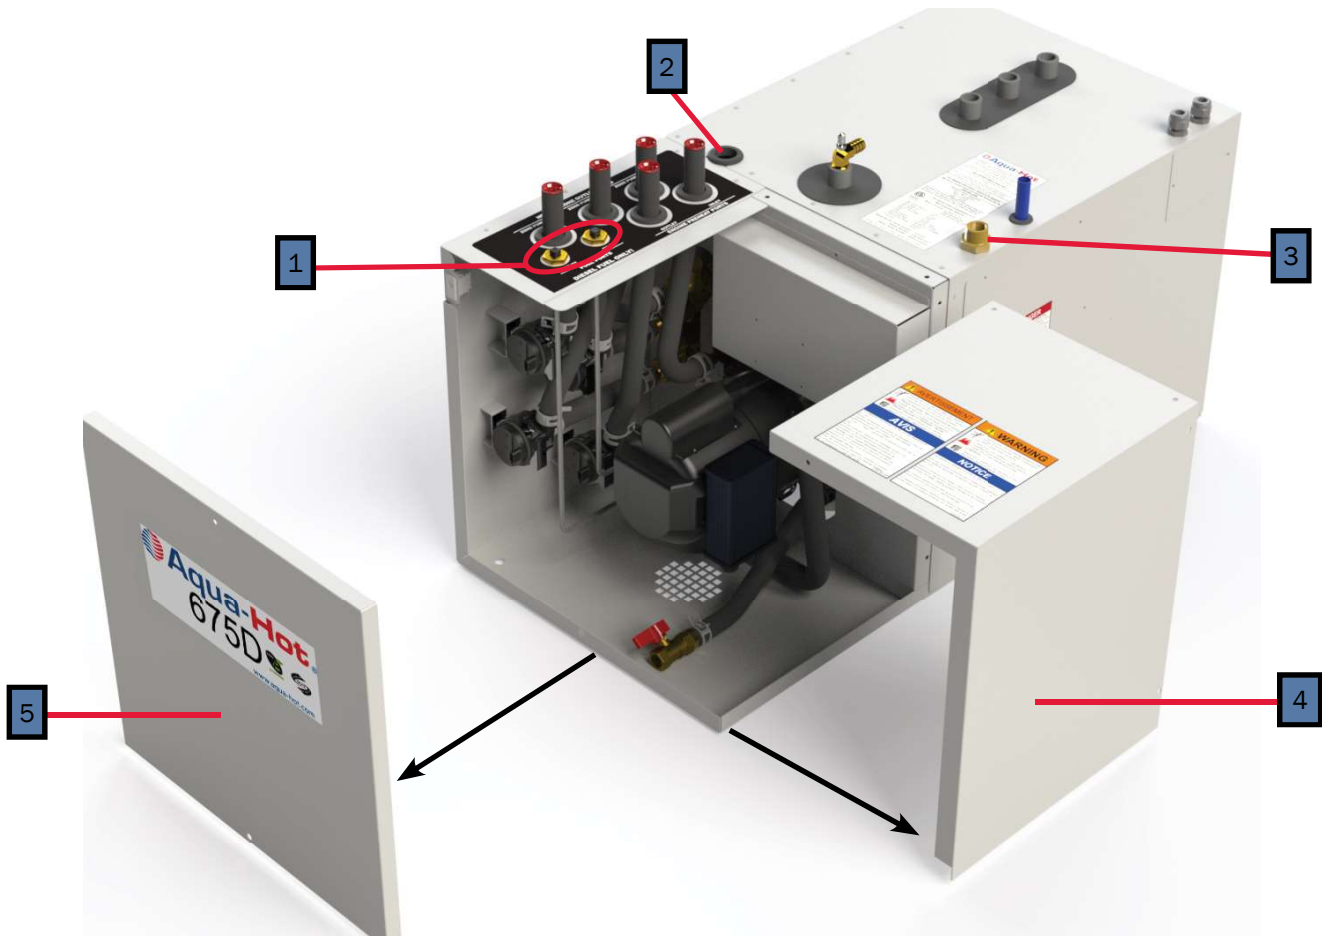

PARTS MANUAL

600 Series

AHE-675-D04
with

NOTE: Service parts and accessories are available through Aqua-Hot Factory Authorized Service Centers or at www.aquahot.com.

Key	Part Number	Beginning of Use	Description
1	ELE-PCB-501	-	Kit, Reporter Controller w/ Terminals
2	ELE-500-105	-	Reporter OEM Connector Kit
3	ELE-000-908	Launch	4-Position Switch Panel Assembly
4	SME-000-908	Launch	2-Position Switch Panel (44mm x 22mm Cut-outs)
5	ELX-283-283	Launch	4 Terminal 12V LED Rocker Switch (44mm x 22mm Cutout)
6	PLE-622-902	Launch	Tank, 5qt. Expansion Assembly
7	PLE-000-200	Launch	Gates Safety Stripe Expansion Tank Hose Kit
8	PLX-CTB-250	Launch	Clamp, Hose, Constant Tension, 23/32 in.

Key	Part Number	Date of Use	Description
1	HDX-000-623	Launch	Clamp, Romex, 1/2in. Plastic
2	PLX-000-433	Launch	Hose, Heater, 3/4 in. x 18in.
3	PLE-007-000	Launch	Valve, Air Assembly Comb, Coin/Key
3A	PLE-007-065	Launch	Valve, Air Comb, Coin/Key
4	SME-600-009	Launch	Tray, Mounting Assembly, 600
5	SME-200-202	Launch	Cover, VAC Access, Steel
6	SME-700-172	Launch	Cover, Access Service (9.75" x 11.25") Steel

Key	Part Number	Beginning of Use	Description
1	PLX-105-800	Launch	Fitting, Bulkhead, 1/4 x 1/4 in. (F) NPT Brass
2	ELE-100-464	Launch	Harness, Circulation Pump and Burner Control 12ft (not pictured)
3	PLE-105-810	Launch	Fitting, Bulkhead Mod 1/2" x 1/2" (F)
4	SME-600-006	Launch	Cover, Access Side
5	SME-600-007	Launch	Cover, Access Front

Key	Part Number	Beginning of Use	Description
1	PLX-100-900	Launch	Buehler C21 Fluid Pump
1A	PLX-100-836	Launch	Fluid Pump Mounting Bracket
2	ELE-400-900	Launch	Buehler C20 Pump Harness
3	HDX-000-623	Launch	Clamp, Romex, 1/2" Plastic
3A	PLE-100-902	Launch	Buehler Pump Assembly with Harness & Terminals
4	ELX-000-050	Launch	Switch, Interlock
5	ELX-100-455	Launch	Harness, Wiring, 12ft Assembly (not pictured)
6	SME-600-002	Launch	Cover, Access, Domestic Electric
7	PLX-BV1-200	Launch	Ball Valve 1/2"(F) NPT
8	PLX-699-330	Launch	Brass Barb Fitting 1/2" x 1/2" (M) NPT