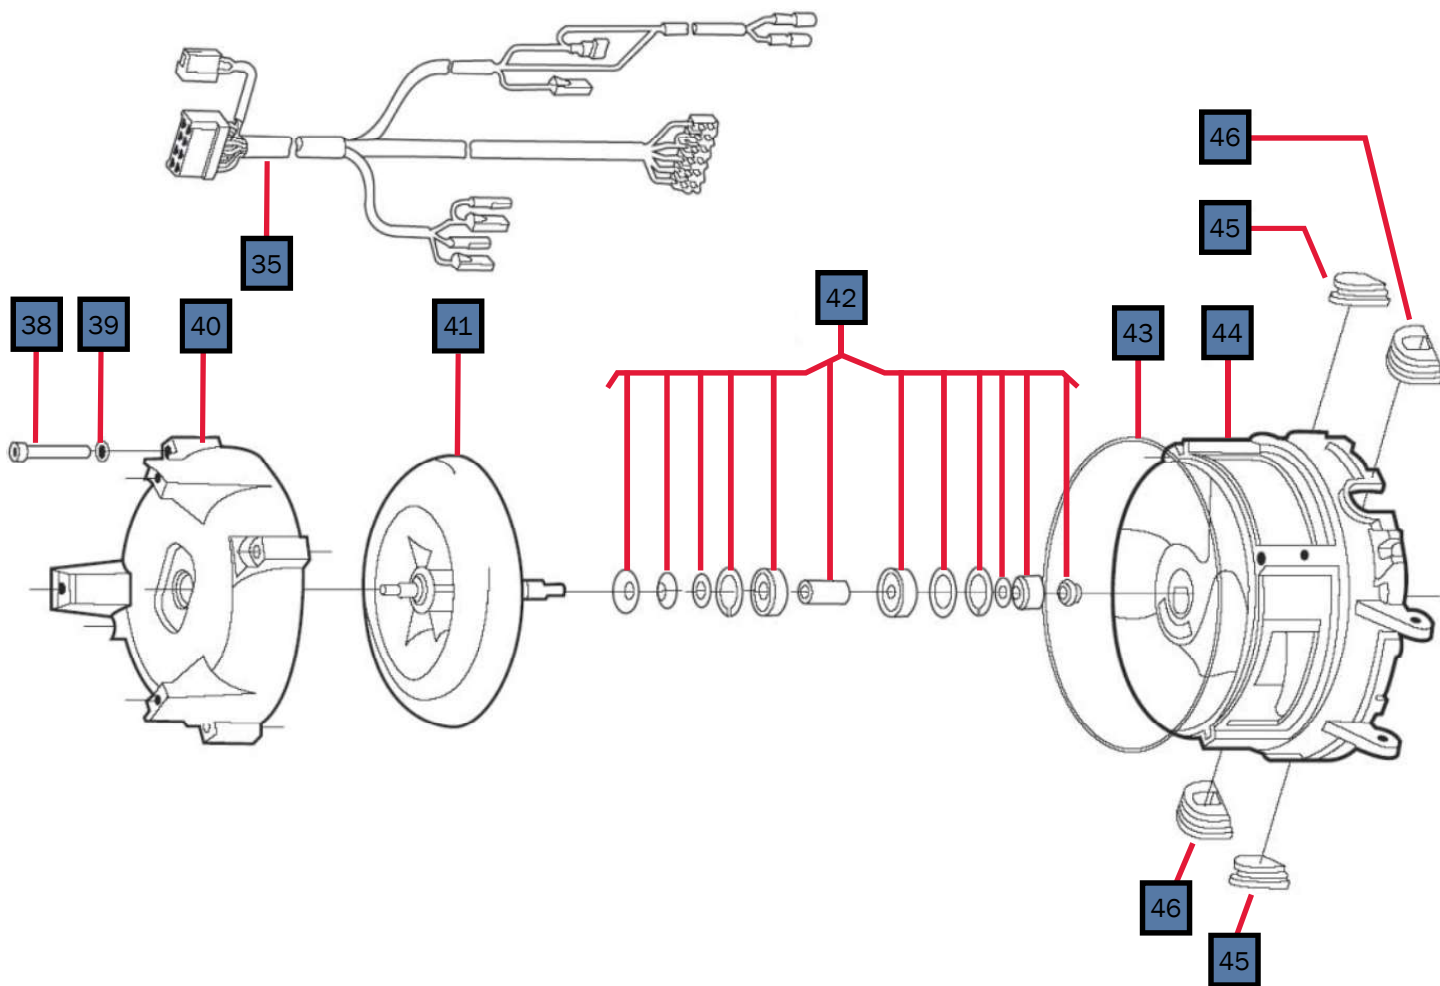

Key	Part Number	Date of Use	Description
35	WPX-434-795	Launch	C-Plug Harness
38	WPX-148-210	Launch	Blower Casting Screw
39	WPX-152-552	Launch	Blower Casting Lock Washer
40	WPX-301-841	Launch	Blower Housing
41	WPX-373-001	Launch	Blower Wheel w/Shaft
42	WPX-378-313	Launch	Bearing Kit
43	WPX-412-244	Launch	O-Ring Blower Casting
44	WPX-225-67A	Launch	Blower Casting
45	WPX-298-964	Launch	Blower Casting Left Grommet
46	WPX-299-995	Launch	Blower Casting Right Grommet