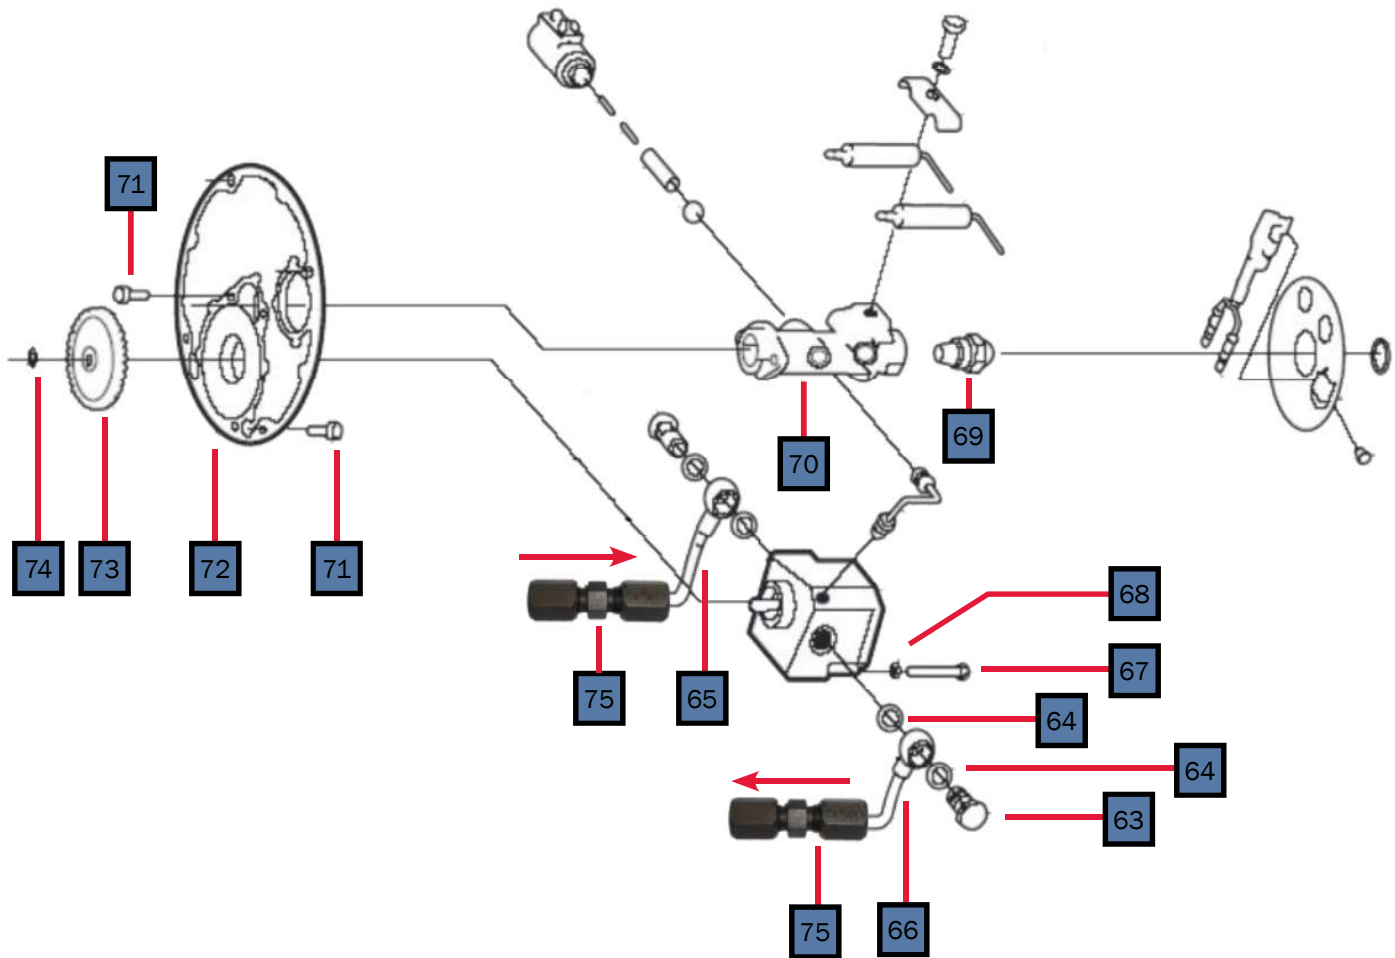

Key	Part Number	Date of Use	Description
63	WPX-150-754	Launch	Banjo Bolt
64	WPX-151-157	Launch	Copper Ring Gasket
65	WPX-661-002	Launch	DBW 2010 Fuel Supply Banjo Pipe (w/ straight tube)
66	WPX-661-001	Launch	DBW 2010 Fuel Return Banjo Pipe (w/ straight tube)
67	WPX-277-282	Launch	Fuel Pump Mounting Screw
68	WPX-152-544	Launch	Fuel Pump Lock Washer
69	WPX-886-41A	Launch	Fuel Nozzle 0.35GPH
70	WPX-412-198	Launch	Brass Fuel Nozzle Manifold
71	WPX-277-150	Launch	Nozzle Stand Screw Plate
72	WPX-102-861	Launch	Manifold Plate
73	WPX-371-289	Launch	Nylon Fuel Pump Gear
74	WPX-152-390	Launch	Gear Snap Ring
75	FLX-421-010	Launch	Hex Union Tube Fitting