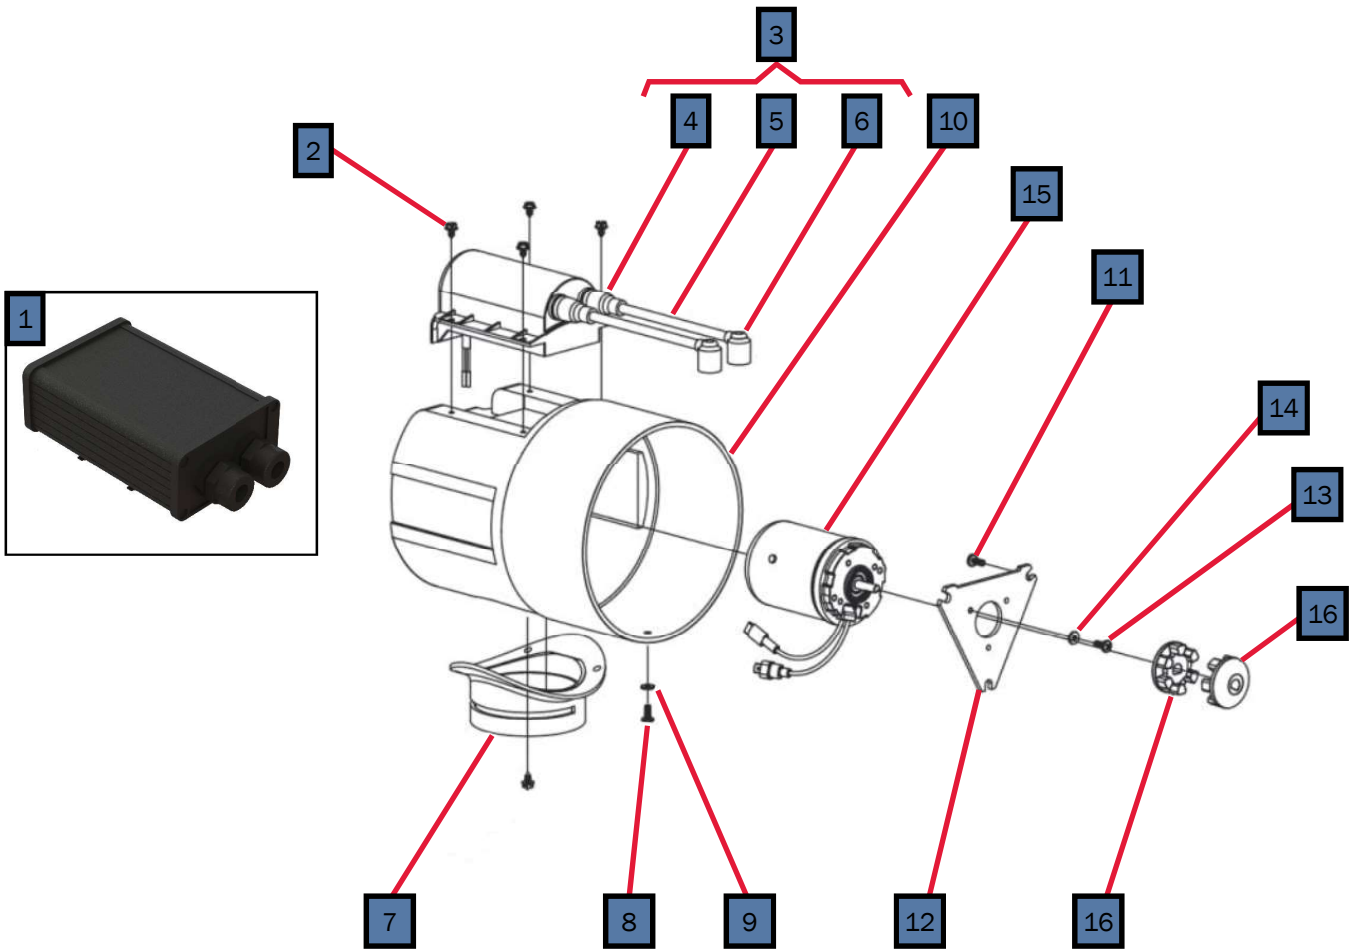

Key	Part Number	Date of Use	Description
1	WPE-300-901	Launch	Aqua-Hot Webasto Diesel Burner Controller
2	WPX-470-562	Launch	Coil Mounting Screw
3	WPX-101-838	Launch	12V DC Ignition Coil
4	WPX-404-918	Launch	Ignition Wire Boot
5	WPX-178-624	Launch	Ignition Wire
6	WPX-176-494	Launch	Ignition Wire Boot Elbow
7	WPX-350-427	Launch	Combustion Air Intake Shutter
8	WPX-432-377	Launch	Protection Housing Screw
9	WPX-152-269	Launch	Protection Housing Star Washer
10	WPX-436-216	Launch	Motor Protection Cap
11	WPX-147-834	Launch	Blower Housing Flange Screw
12	WPX-425-05A	Launch	Motor Mounting Plate
13	WPX-432-377	Launch	Motor Plate Screw
14	WPX-152-269	Launch	Motor Plate Washer Star
15	WPX-425-060	Launch	Combustion Air/Fuel Pump Motor, 12V DC
16	WPX-350-516	Launch	6mm Clutch Half