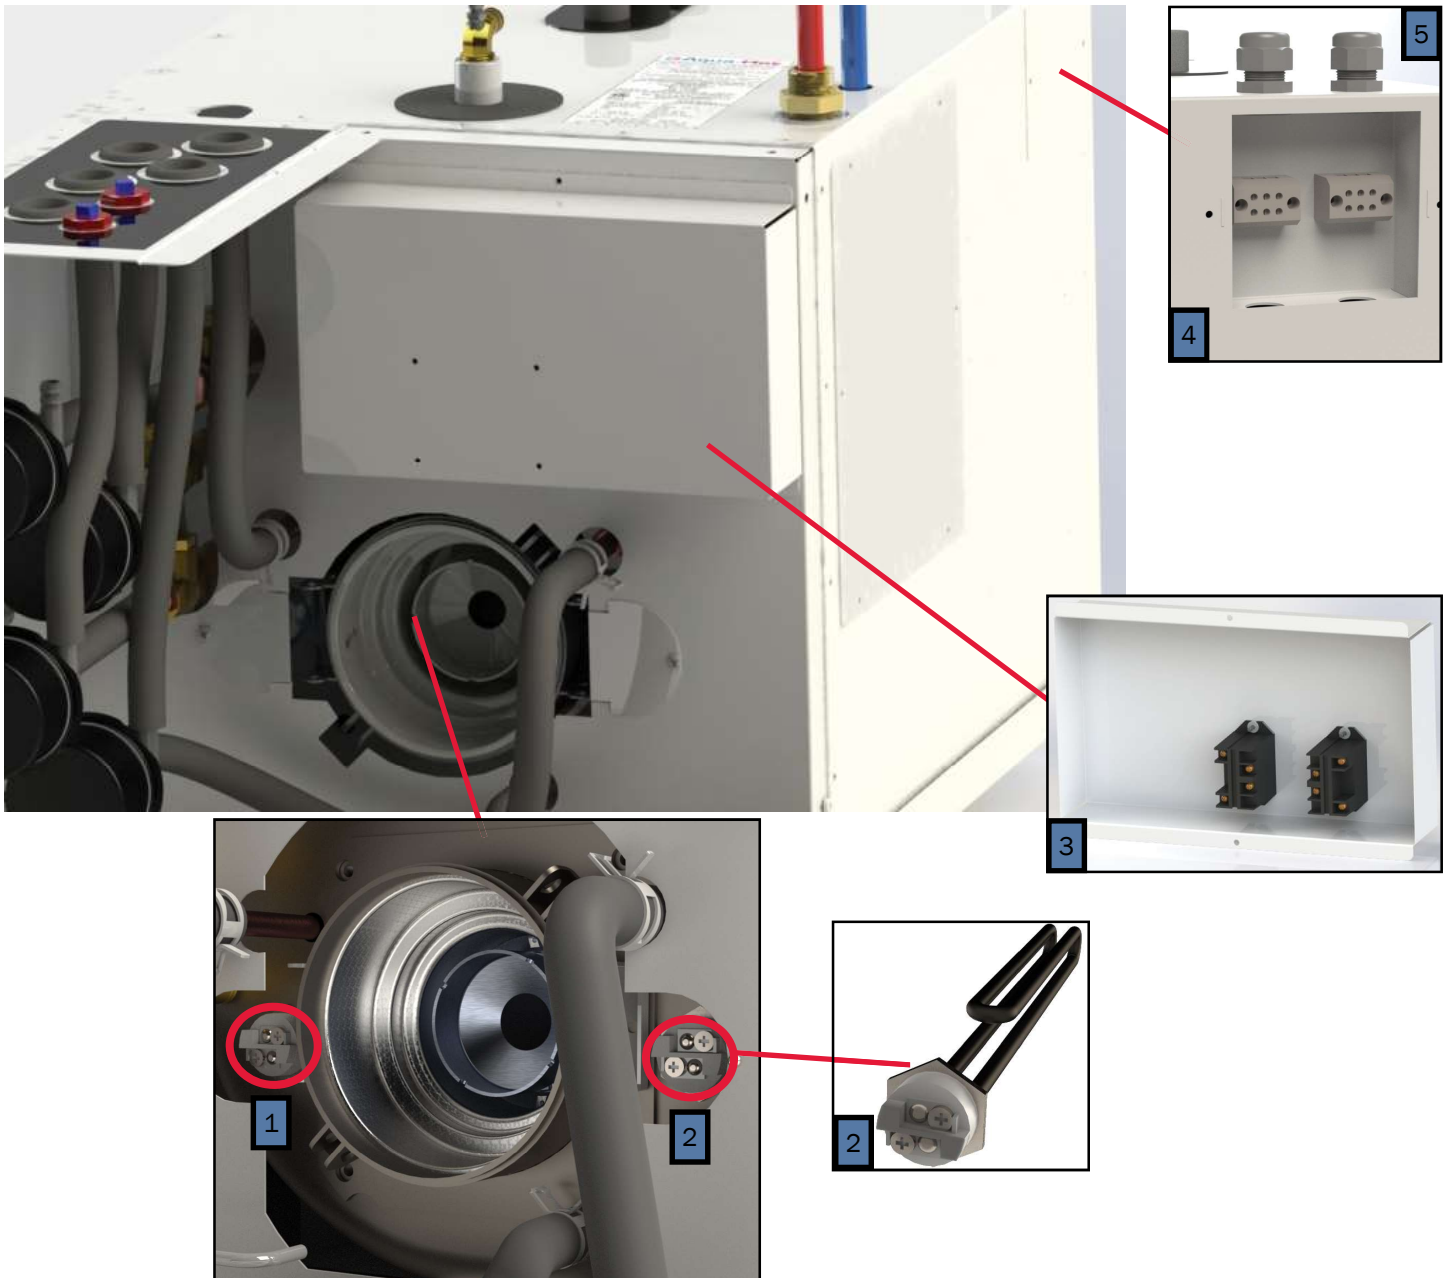

Key	Part Number	Date of Use	Description
1	ELX-2E7-600	Launch	Element, Electric Heating, 120VAC 4500W
2	ELX-G12-07L	Launch	Element, Electric Heating, 120VAC 2000W
3	ELX-630-001	Launch	Relay, 30A 277 VAC 12VDC Coil
4	ELE-000-905	Launch	Block, Terminal, 3-Position 22-8 AWG
5	HDX-000-623	Launch	Clamp, Romex 1/2" Plastic