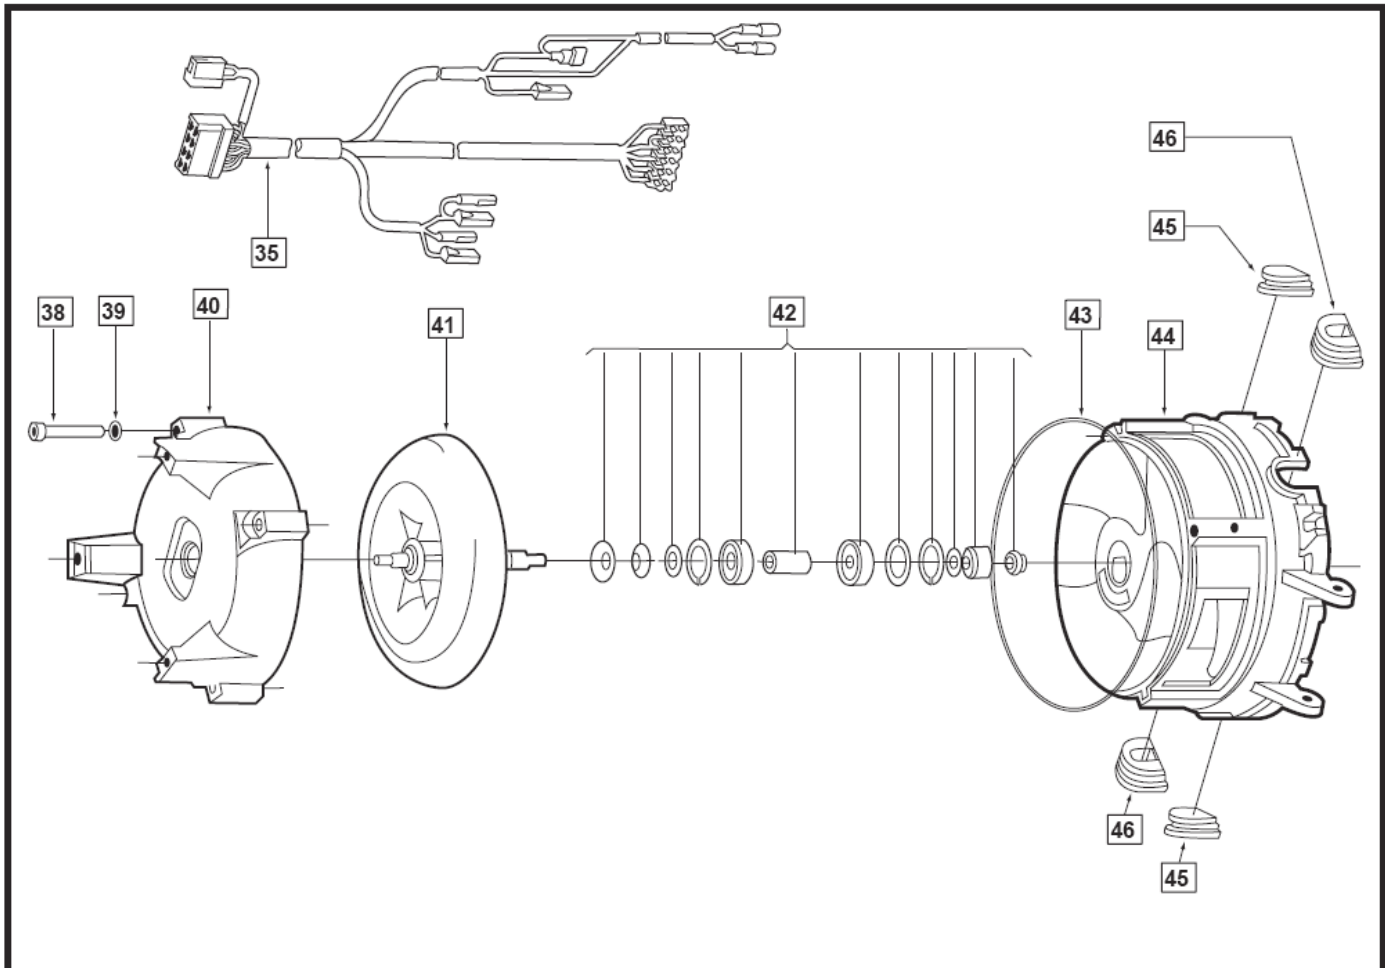

HHE-500-08M - 12VDC (w/Motoraide)	
Diesel Burner Parts	1 thru 3
Electrical Components, Internal	4
Heating Zone Plumbing	5
Stir Pump Plumbing	6
Domestic Water Plumbing	7
Diesel Burner & Fuel Lines	8
Electronic Controller and Switch Panel	12
Miscellaneous Parts	11

HYDRO-HOT PARTS MANUAL

■ Diesel Burner Parts

Key	Part No.	Description	Serial No.
2	WPX-287-962	Controller, Diesel Burner, 12 VDC	
3	WPX-362-107	Bracket, Controller Mounting	
4	WPX-470-562	Screw, Coil Mounting	
5	WPX-101-838	Coil, Ignition, 12 VDC	
6	WPX-404-918	Boot, Ignition Wire	
7	WPX-178-624	Wire, Ignition	
8	WPX-176-494	Boot, Ignition Wire, ELbow	
10	WPX-350-427	Shutter, Combustion Air Intake	
11	WPX-432-377	Screw, Protection Housing	
12	WPX-152-269	Washer, Star, Protection Housing	
14	WPX-436-216	Housing, Protection, Motor	
22	WPX-147-834	Screw, Flange, Blower Housing	
24	WPX-425-05A	Plate, Motor Mounting	
25	WPX-432-377	Screw, Motor Plate	
26	WPX-152-269	Washer, Star, Motor Plate	
27	WPX-425-060	Motor, Combustion Air/Fuel Pump, 12 VDC	
28	WPX-350-516	Clutch Half, 6mm DBW 2010	

HYDRO-HOT PARTS MANUAL

■ Diesel Burner Parts, continued

Key	Part No.	Description	Serial No.
35	WPX-434-795	Harness, C-Plug	
38	WPX-148-210	Screw, Blower Housing	
39	WPX-152-552	Washer, Lock, Blower Housing	
40	WPX-301-841	Housing, Blower, Half	
41	WPX-373-001	Blower, Wheel, w/Shaft	
42	WPX-378-313	Bearing, Blower, Kit	
43	WPX-412-244	O-Ring, Blower Housing	
44	WPX-225-67A	Housing, Blower, Main	
45	WPX-298-964	Grommet, Blower Housing, Left	
46	WPX-299-995	Grommet, Blower Housing , Right	