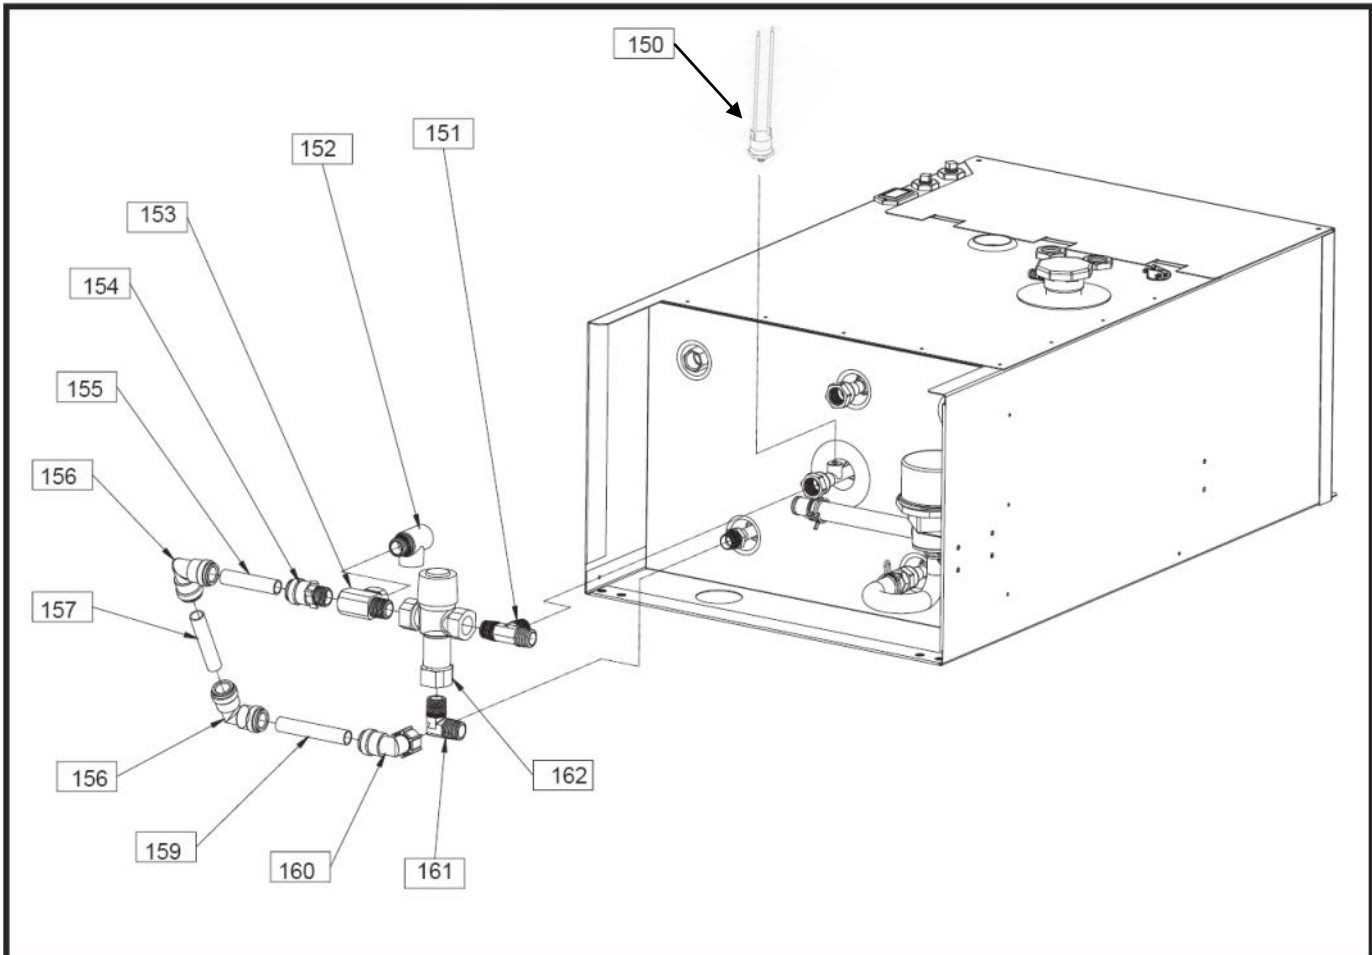

HYDRO-HOT PARTS MANUAL

■ Heating Zone Plumbing

Key	Part No.	Description	Serial No.
111	PLX-105-810	Fitting, Bulkhead, 3/4 in (M)NPST x 1/2 in (F) NPT, Brass	
112	PLX-122-000	Fitting, Nipple, 1/2 in (M)NPT, Brass	
113	PLX-2A1-300	Valve, Check, 1/2 in (F)NPT, Brass	
114	PLX-114-080	Elbow, 45 degree, 1/2 in (M)NPT x 1/2 in Hose Barb	
115	PLX-DW1-140	Clamp, Hose	-04335
	PLX-DW1-130	Clamp, Hose	04336-
116	PLE-TUB-105	Hose, Heater, 1/2 in x 9 in	-04335
	PLE-286-202	Hose, Heater, 1/2 in x 9 in	04336-
117	PLE-TUB-104	Hose, Heater, 1/2 in x 8.5 in	-04335
	PLE-285-301	Hose, Heater, 1/2 in x 8.75 in	04336-
118	PLE-GAS-012	Insulator, Mounting, Pumps	
119	PLE-TUB-102	Hose, Heater, 1/2 in x 8.5 in	-04335
	PLE-285-301	Hose, Heater, 1/2 in x 8.75 in	04336-
120	PLE-TUB-103	Hose, Heater, 1/2 in x 8.75 in	-04335
	PLE-285-201	Hose, Heater, 1/2 in x 6.75 in	04336-
121	PLE-100-821	Pump, Circulation, Kit, 12VDC	

HYDRO-HOT PARTS MANUAL

Domestic Water Plumbing

Key	Part No.	Description	Serial No.
150	ELE-LTC-505	Thermostat, Low Temperature Cut-Off, w/Clip	-04164
	ELE-000-606	Thermostat, Low Temperature Cut-Off	04165-
151	PLE-200-011	Fitting, Tee, 1/2 in (M)NPT, Brass	
152	PLX-111-125	Valve, Pressure Relief	
153	PLX-0X1-07D	Fitting, Tee, 1/2 in (M)NPT x 1/2 in (F)NPT, Brass	
154	PLX-432-000	Fitting, 1/2 in (M)NPT x 1/2 in PEX	
155	PLE-803-TUB	Tube, PEX, 1/2 in x 2.75 in	
156	PLX-803-ELB	Fitting, Elbow, 1/2 in, PEX	
157	PLE-805-TUB	Tube, PEX, 1/2 in x 3 in	
159	PLE-806-TUB	Tube, PEX, 1/2 in x 3.375 in	
160	PLX-803-FSE	Fitting, Elbow, 1/2 in PEX x 1/2 in (F)NPT	
161	PLX-99D-90A	Fitting, Elbow, 1/2 in (N)NPT, Brass	
162	PLX-09P-100	Valve, Tempering	