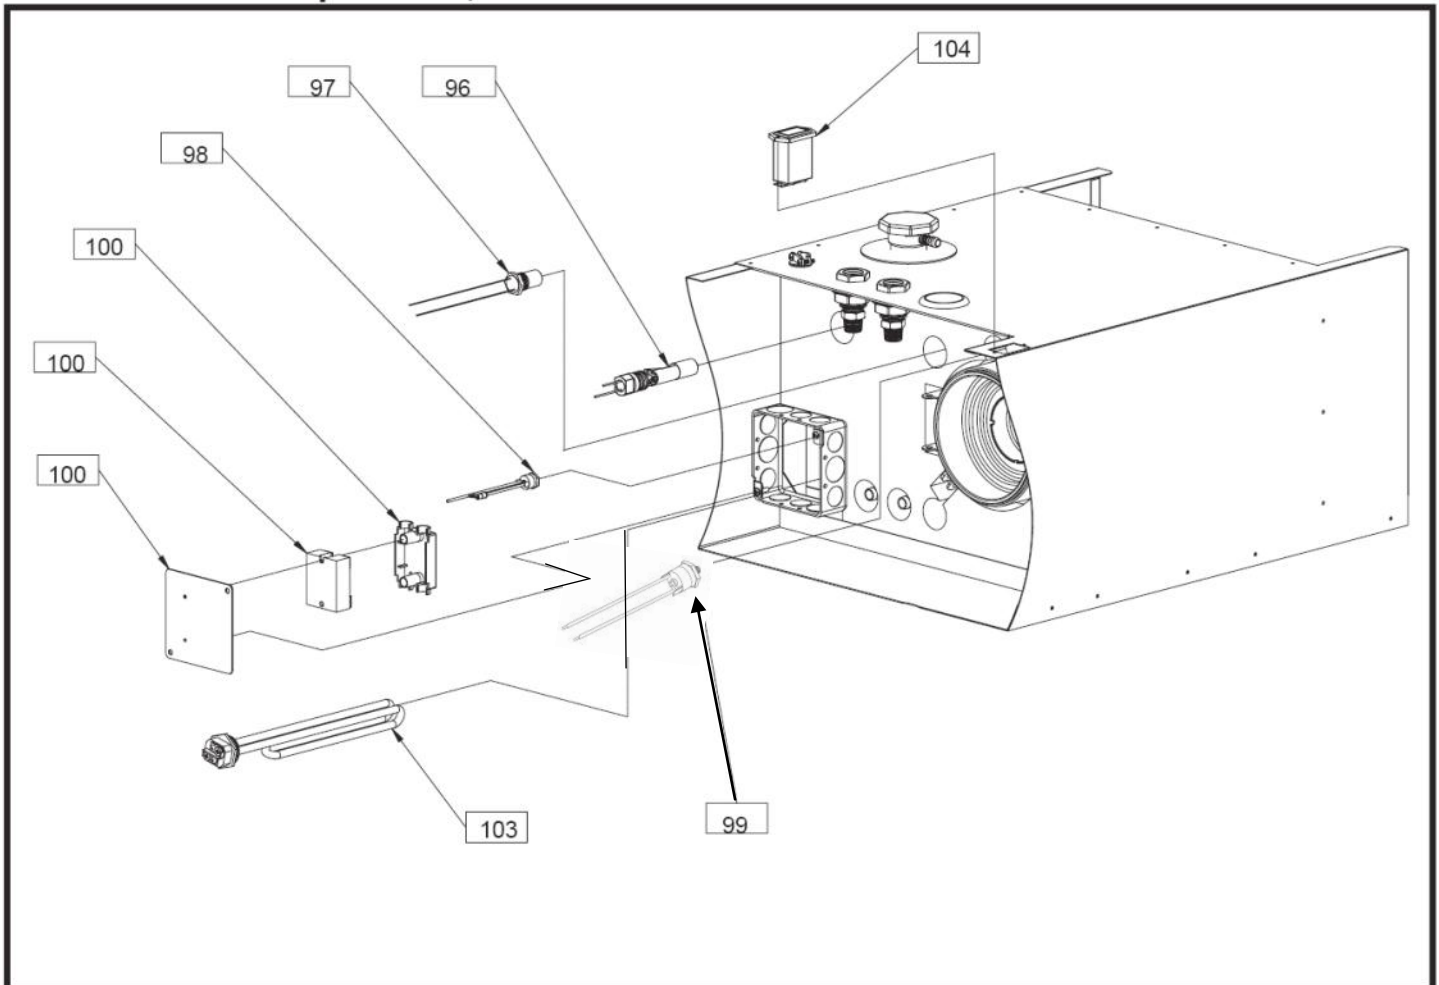

HYDRO-HOT PARTS MANUAL

■ Electrical Components, Internal

Key	Part No.	Description	Serial No.
96	ELE-800-002	Switch, Float	
97	ELE-014-005	Thermostat, Control, 185°F, 1/2 (M) NPT	
98	ELE-ASY-200-FRU	Thermostat, High Limit, 220°F, 120 VAC	
99	ELE-HLT-322	Thermostat, High Limit, 220°F	
100	ELE-630-002-FRU	Relay, Electromechanical Retrofit Kit, HH	
103	ELX-2E7-540	Element, Heating, 120 VAC, 1650 Watts	
104	ELX-002-100	Meter, Hour, Quartz