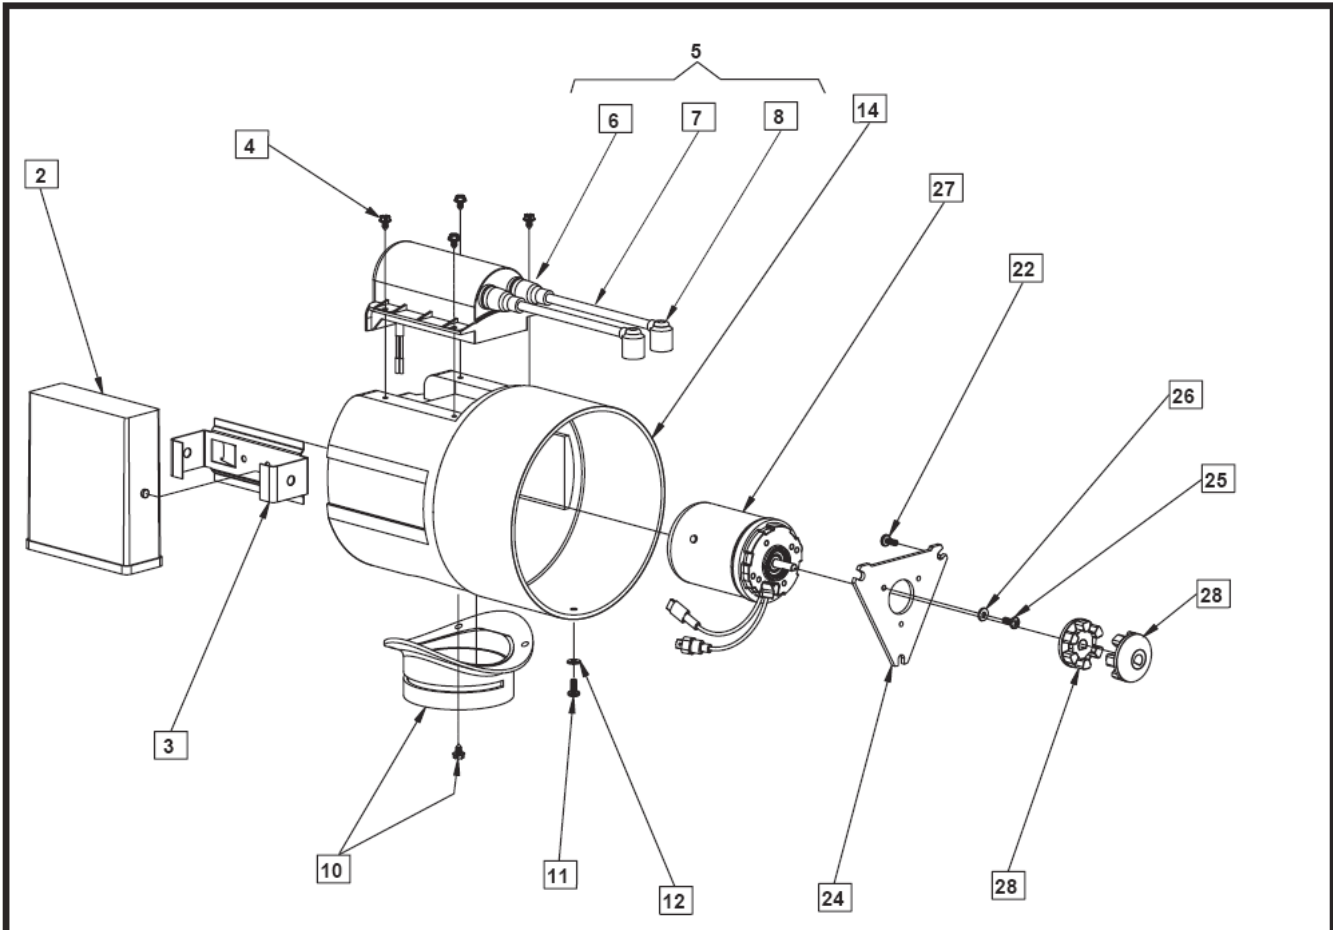

■ Contents

HHE-200-08E - 12VDC (w/Engine Preheat)	Pages:
Diesel Burner Parts	1 thru 3
Electrical Components, Internal	4
Heating Zone Plumbing	5
Stir Pump Plumbing	6
Domestic Water Plumbing	7
Engine Preheat Plumbing	8
Diesel Burner & Fuel Lines	9
Electronic Controller and Switch Panel	10
Miscellaneous Parts	11

HHE-500-08M - 12VDC (w/Motoraide)	
Diesel Burner Parts	1 thru 3
Electrical Components, Internal	4
Heating Zone Plumbing	5
Stir Pump Plumbing	6
Domestic Water Plumbing	7
Diesel Burner & Fuel Lines	8
Electronic Controller and Switch Panel	12
Miscellaneous Parts	11

HYDRO-HOT PARTS MANUAL

■ Diesel Burner Parts

Key	Part No.	Description	Serial No.
2	WPX-287-962	Controller, Diesel Burner, 12 VDC	
3	WPX-362-107	Bracket, Controller Mounting	
4	WPX-470-562	Screw, Coil Mounting	
5	WPX-101-838	Coil, Ignition, 12 VDC	
6	WPX-404-918	Boot, Ignition Wire	
7	WPX-178-624	Wire, Ignition	
8	WPX-176-494	Boot, Ignition Wire, ELbow	
10	WPX-350-427	Shutter, Combustion Air Intake	
11	WPX-432-377	Screw, Protection Housing	
12	WPX-152-269	Washer, Star, Protection Housing	
14	WPX-436-216	Housing, Protection, Motor	
22	WPX-147-834	Screw, Flange, Blower Housing	
24	WPX-425-05A	Plate, Motor Mounting	
25	WPX-432-377	Screw, Motor Plate	
26	WPX-152-269	Washer, Star, Motor Plate	
27	WPX-425-060	Motor, Combustion Air/Fuel Pump, 12 VDC	
28	WPX-350-516	Clutch Half, 6mm DBW 2010	

HYDRO-HOT PARTS MANUAL

■ Diesel Burner Parts, continued

Key	Part No.	Description	Serial No.
35	WPX-434-795	Harness, C-Plug	
38	WPX-148-210	Screw, Blower Housing	
39	WPX-152-552	Washer, Lock, Blower Housing	
40	WPX-301-841	Housing, Blower, Half	
41	WPX-373-001	Blower, Wheel, w/Shaft	
42	WPX-378-313	Bearing, Blower, Kit	
43	WPX-412-244	O-Ring, Blower Housing	
44	WPX-225-67A	Housing, Blower, Main	
45	WPX-298-964	Grommet, Blower Housing, Left	
46	WPX-299-995	Grommet, Blower Housing , Right	