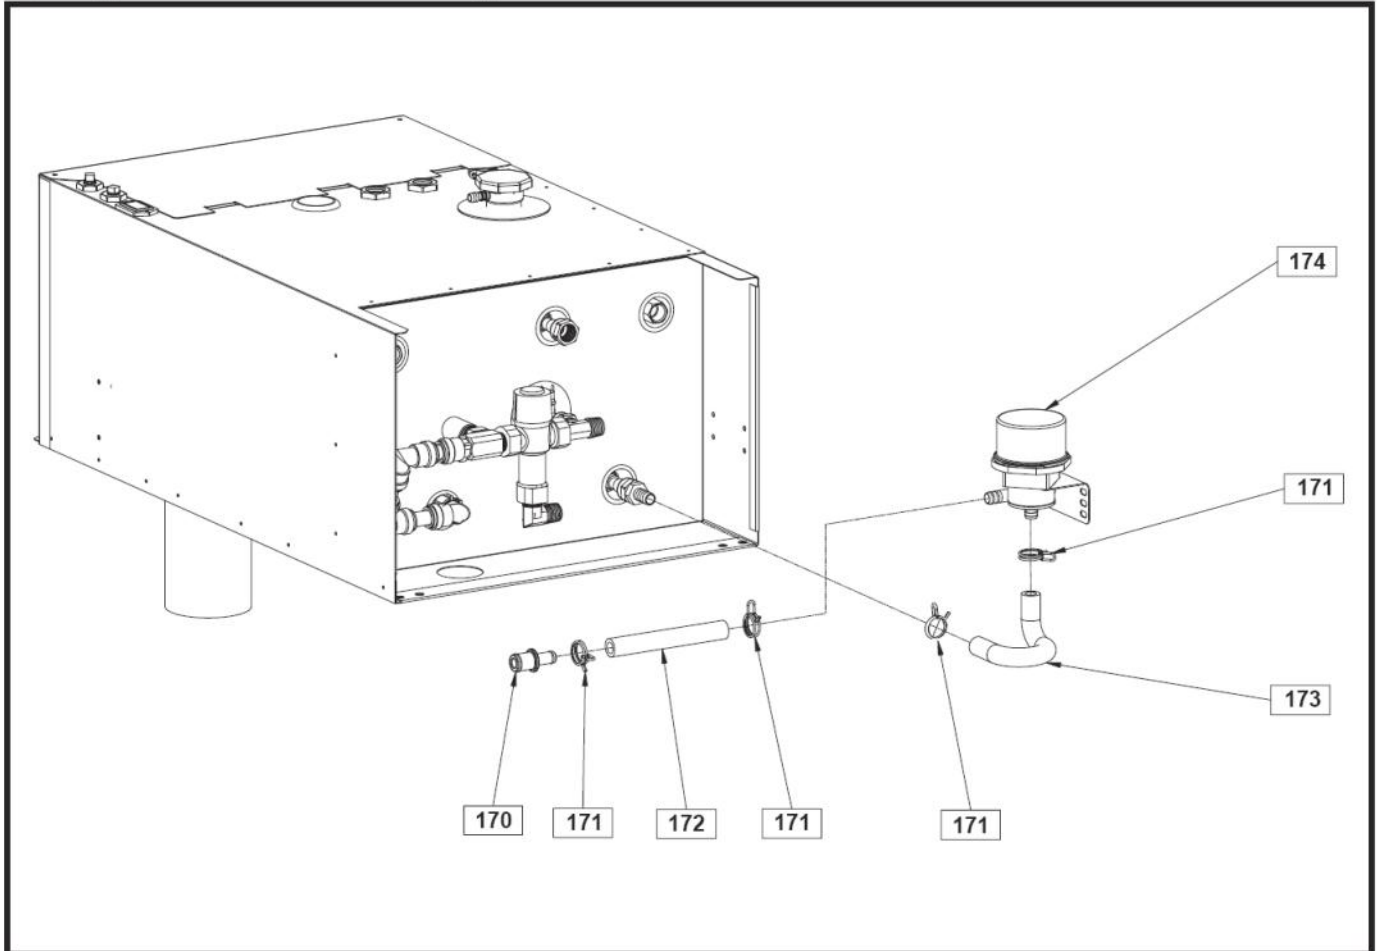

HYDRO-HOT PARTS MANUAL

Domestic Water Plumbing

Key	Part No.	Description	Serial No.
150	ELE-LTC-505	Thermostat, Low Temperature Cut-Off, w/Clip	-04164
	ELE-000-606	Thermostat, Low Temperature Cut-Off	04165-
151	PLE-200-011	Fitting, Tee, 1/2 in (M)NPT, Brass	
152	PLX-111-125	Valve, Pressure Relief	
153	PLX-0X1-07D	Fitting, Tee, 1/2 in (M)NPT x 1/2 in (F)NPT, Brass	
154	PLX-432-000	Fitting, 1/2 in (M)NPT x 1/2 in PEX	
155	PLE-803-TUB	Tube, PEX, 1/2 in x 2.75 in	
156	PLX-803-ELB	Fitting, Elbow, 1/2 in, PEX	
157	PLE-805-TUB	Tube, PEX, 1/2 in x 3 in	
159	PLE-806-TUB	Tube, PEX, 1/2 in x 3.375 in	
160	PLX-803-FSE	Fitting, Elbow, 1/2 in PEX x 1/2 in (F)NPT	
161	PLX-99D-90A	Fitting, Elbow, 1/2 in (N)NPT, Brass	
162	PLX-09P-100	Valve, Tempering	

HYDRO-HOT PARTS MANUAL

■ Engine Preheat Plumbing

Key	Part No.	Description	Serial No.
170	PLE-200-000	Fitting, 3/4 in x 1/2 in, Reducer, Brass	
171	PLX-DW1-140	Clamp, Hose	
172	PLE-285-101	Hose, Heater, 1/2 in x 5.75 in	
173	PLX-GAT-700	Hose, Heater, Molded	
174	PLE-100-821	Pump, Circulation, Kit, 12VDC	

HYDRO-HOT PARTS MANUAL

■ Diesel Burner and Fuel Lines

Key	Part No.	Description	Serial No.
200	PLX-CTB-17T	Clamp, Hose, Fuel Line	
201	FLE-FUL-100	Fitting, Fuel Line, Hose Barb x Compression	
204	WPE-905-835	Burner, Diesel, 12VDC	
205	PLX-TP3-PLG	Fitting, 1/4 in Plug, Plastic (for product shipping only)	
206	PLX-105-800	Fitting, Bulkhead, 3/4 in (M)NPST x 1/4 in (F)NPT, Brass	
207	FLX-038-204	Fitting, #6 (M)JIC x 1/4 in (M)NPT, Steel	
208	FLX-380-406	Fitting, #6 (F)JIC x 5/16 in Hose Barb, w/ Swivel, Brass	
210	FLX-751-CVL	Valve, Check, Fuel, 1/4 in (M)NPT, Brass	
211	FLX-184-604	Fitting, #6 (M)JIC x 1/2 in (F)NPT, Steel	
212	FLX-421-000	Line, Fuel	
213	N/A		
214	HDX-620-210	Clamp, Hose	
215	WPX-265-53A	Chamber, Combustion	
216	WPX-310-646	Gauge, Adjustment, Electrode	
217	WPX-461-555	Bolt, Eye	
218	WPX-420-565	Pin, Eye Bolt	
219	WPX-363-618	Nut, Eye Bolt	