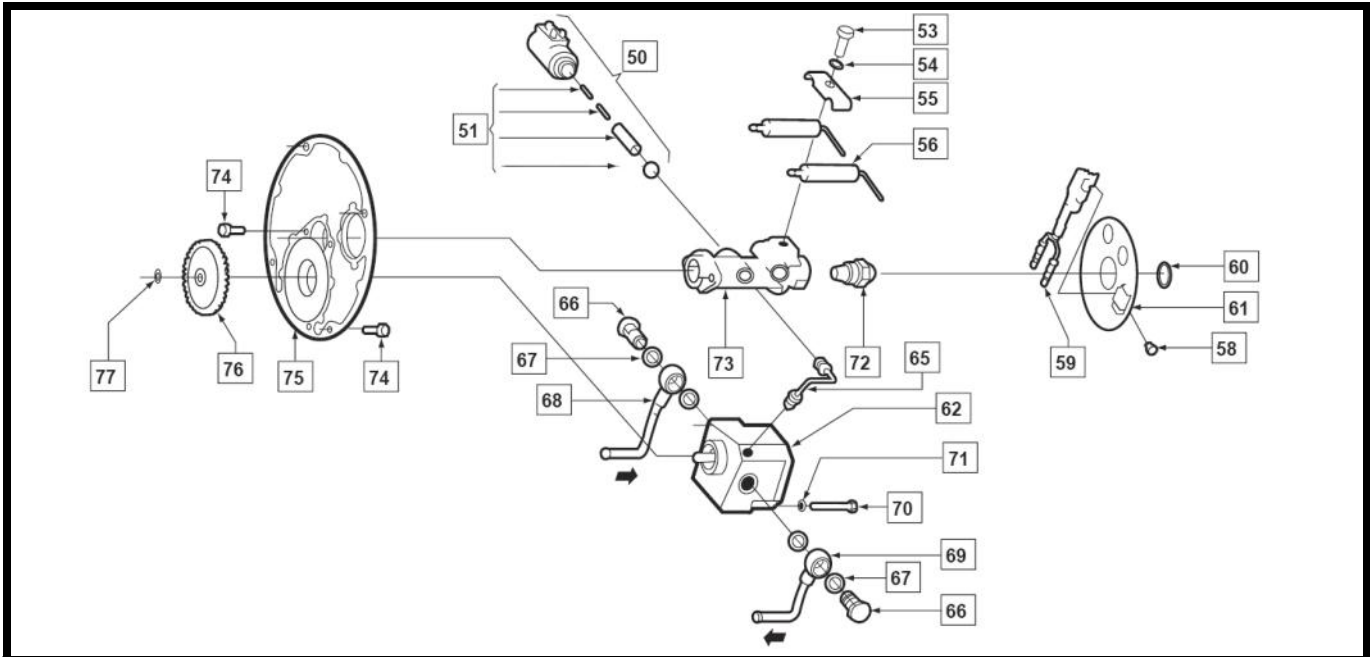

HYDRO-HOT PARTS MANUAL

■ Diesel Burner Parts, continued

50	WPX-322-083	Valve, Fuel Solenoid, 12 VDC
51	WPX-386-650	Valve, Fuel Solenoid, Kit
53	WPX-267-279	Bolt, Electrode
54	WPX-152-560	Washer, Lock, Electrode
55	WPX-278-971	Clamp, Electrode
56	WPX-274-313	Electrode, Ignition
58	WPX-147-699	Screw, Flame Sensor
59	WPX-638-78A	Sensor, Flame
60	WPX-453-048	Clip, Retaining, Photo Disc
61	WPX-887-71A	Disc, Photo
62	WPX-503-03A	Pump, Fuel, Kit
65	WPX-665-49A	Tube, Fuel, w/Fittings (High Pressure)
66	WPX-150-754	Bolt, Banjo
67	WPX-151-157	Gasket, Copper
68	WPX-111-372	Tube, Fuel, Banjo, Supply
69	WPX-345-288	Tube, Fuel, Banjo, Return
70	WPX-277-282	Screw, Fuel Pump
71	WPX-152-544	Washer, Lock, Fuel Pump
72	WPX-886-41A	Nozzle, Fuel, 0.35 GPH
73	WPX-412-198	Stand, Nozzle, Brass
74	WPX-277-150	Screw, Manifold
75	WPX-102-861	Plate, Manifold
76	WPX-371-289	Gear, Fuel Pump, Nylon
77	WPX-152-390	Snap Ring, Gear