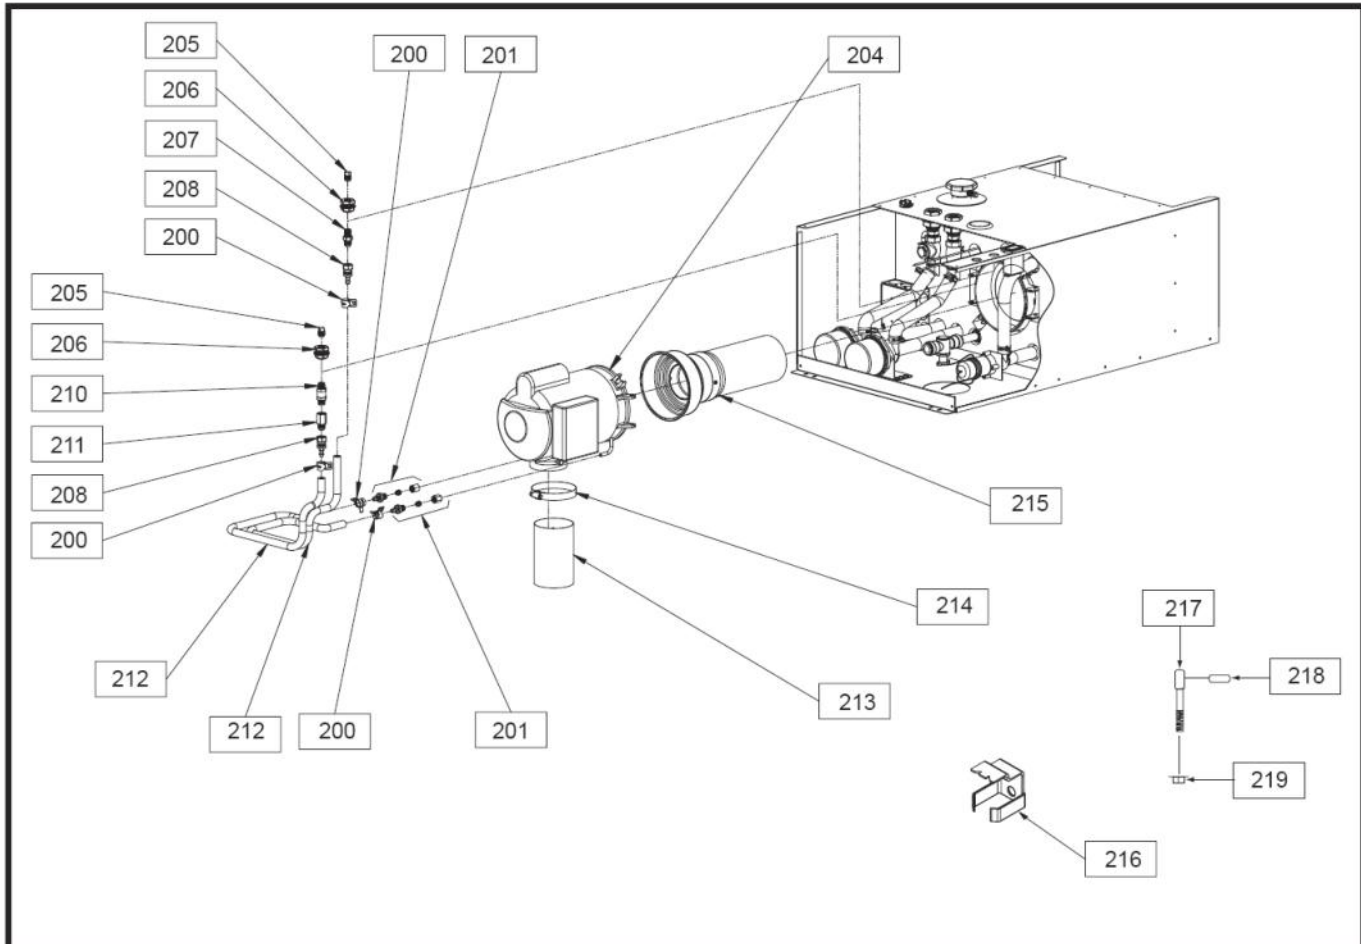

HYDRO-HOT PARTS MANUAL

Domestic Water Plumbing

Key	Part No.	Description	Serial No.
150	ELE-LTC-505	Thermostat, Low Temperature Cut-Off, w/Clip	-04164
	ELE-000-606	Thermostat, Low Temperature Cut-Off	04165-
151	PLE-200-011	Fitting, Tee, 1/2 in (M)NPT, Brass	
152	PLX-111-125	Valve, Pressure Relief	
153	PLX-0X1-07D	Fitting, Tee, 1/2 in (M)NPT x 1/2 in (F)NPT, Brass	
154	PLX-432-000	Fitting, 1/2 in (M)NPT x 1/2 in PEX	
155	PLE-803-TUB	Tube, PEX, 1/2 in x 2.75 in	
156	PLX-803-ELB	Fitting, Elbow, 1/2 in, PEX	
157	PLE-805-TUB	Tube, PEX, 1/2 in x 3 in	
159	PLE-806-TUB	Tube, PEX, 1/2 in x 3.375 in	
160	PLX-803-FSE	Fitting, Elbow, 1/2 in PEX x 1/2 in (F)NPT	
161	PLX-99D-90A	Fitting, Elbow, 1/2 in (N)NPT, Brass	
162	PLX-09P-100	Valve, Tempering	

HYDRO-HOT PARTS MANUAL

■ Engine Preheat Plumbing

Key	Part No.	Description	Serial No.
170	PLE-200-000	Fitting, 3/4 in x 1/2 in, Reducer, Brass	
171	PLX-DW1-140	Clamp, Hose	
172	PLE-285-101	Hose, Heater, 1/2 in x 5.75 in	
173	PLX-GAT-700	Hose, Heater, Molded	
174	PLE-100-821	Pump, Circulation, Kit, 12VDC	

HYDRO-HOT PARTS MANUAL

■ Diesel Burner and Fuel Lines

Key	Part No.	Description	Serial No.
200	PLX-CTB-17T	Clamp, Hose, Fuel Line	
201	FLE-FUL-100	Fitting, Fuel Line, Hose Barb x Compression	
204	WPE-905-835	Burner, Diesel, 12VDC	
205	PLX-TP3-PLG	Fitting, 1/4 in Plug, Plastic (for product shipping only)	
206	PLX-105-800	Fitting, Bulkhead, 3/4 in (M)NPST x 1/4 in (F)NPT, Brass	
207	FLX-038-204	Fitting, #6 (M)JIC x 1/4 in (M)NPT, Steel	
208	FLX-380-406	Fitting, #6 (F)JIC x 5/16 in Hose Barb, w/ Swivel, Brass	
210	FLX-751-CVL	Valve, Check, Fuel, 1/4 in (M)NPT, Brass	
211	FLX-184-604	Fitting, #6 (M)JIC x 1/2 in (F)NPT, Steel	
212	FLX-421-000	Line, Fuel	
213	N/A		
214	HDX-620-210	Clamp, Hose	
215	WPX-265-53A	Chamber, Combustion	
216	WPX-310-646	Gauge, Adjustment, Electrode	
217	WPX-461-555	Bolt, Eye	
218	WPX-420-565	Pin, Eye Bolt	
219	WPX-363-618	Nut, Eye Bolt	