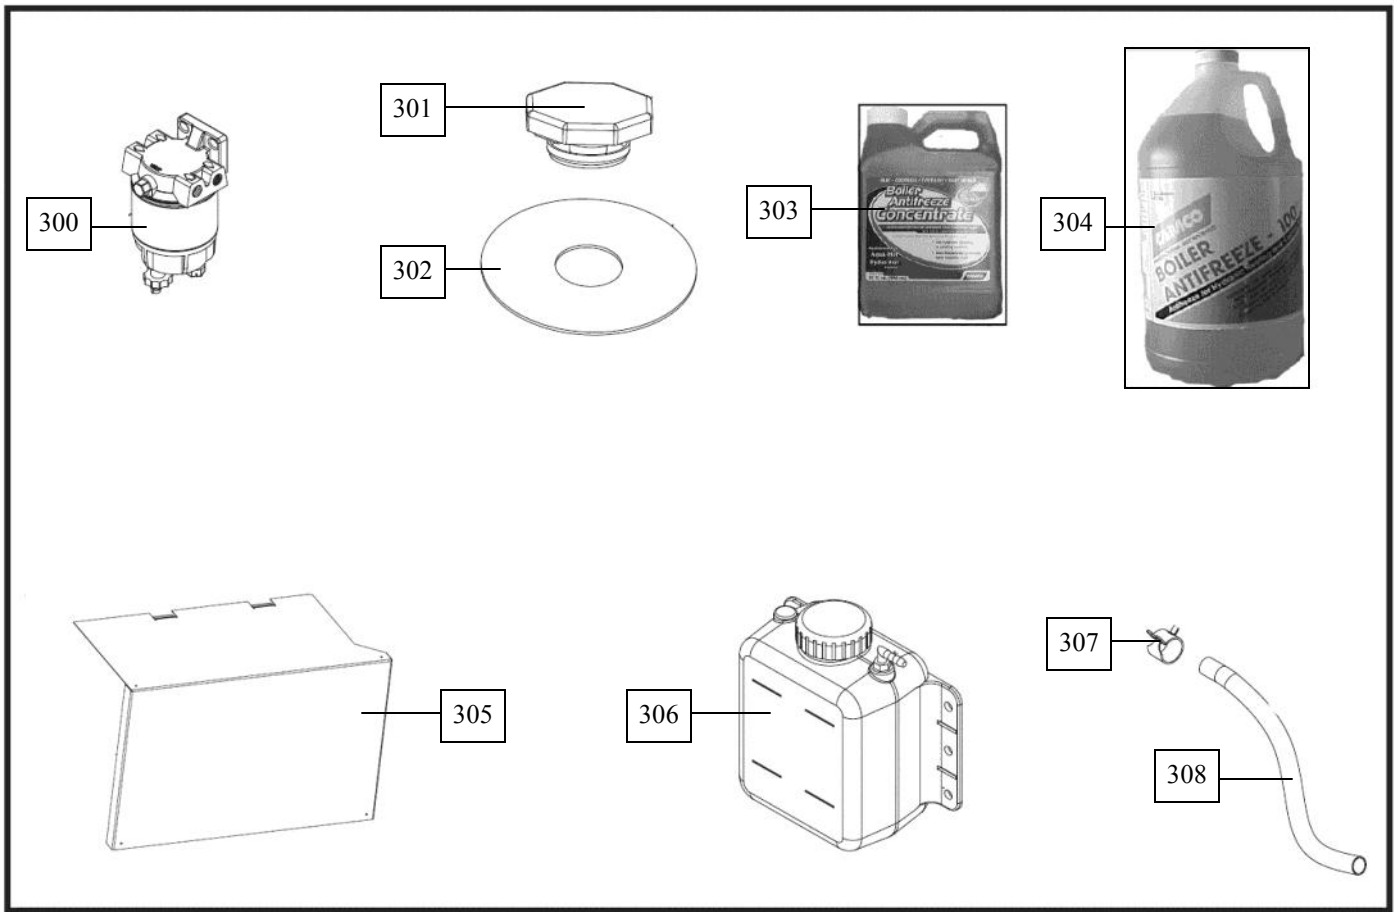

Hydro-Hot Parts Manual

■ Miscellaneous Parts

Key	Part Number	Description	Serial Number
300	FLX-R12-TRA	Filter, Fuel, Racor	
301	PLX-102-229	Cap, Radiator, 13lb	
302	PLE-GAS-FLL	Gasket, Rubber, Filler Neck	
303	MSX-300-275	Antifreeze, Boiler, P.G.,1qt.	
304	MSX-300-270	Antifreeze P.G. 1 gallon	
305	SME-C23-500	Cover, Access	
306	PLE-070-400	Tank, Expansion, 3 qt	
307	PLX-UM5-007	Clamp, Hose	
308	PLX-210-092	Tube, Overflow, 5/16 in x 6 ft