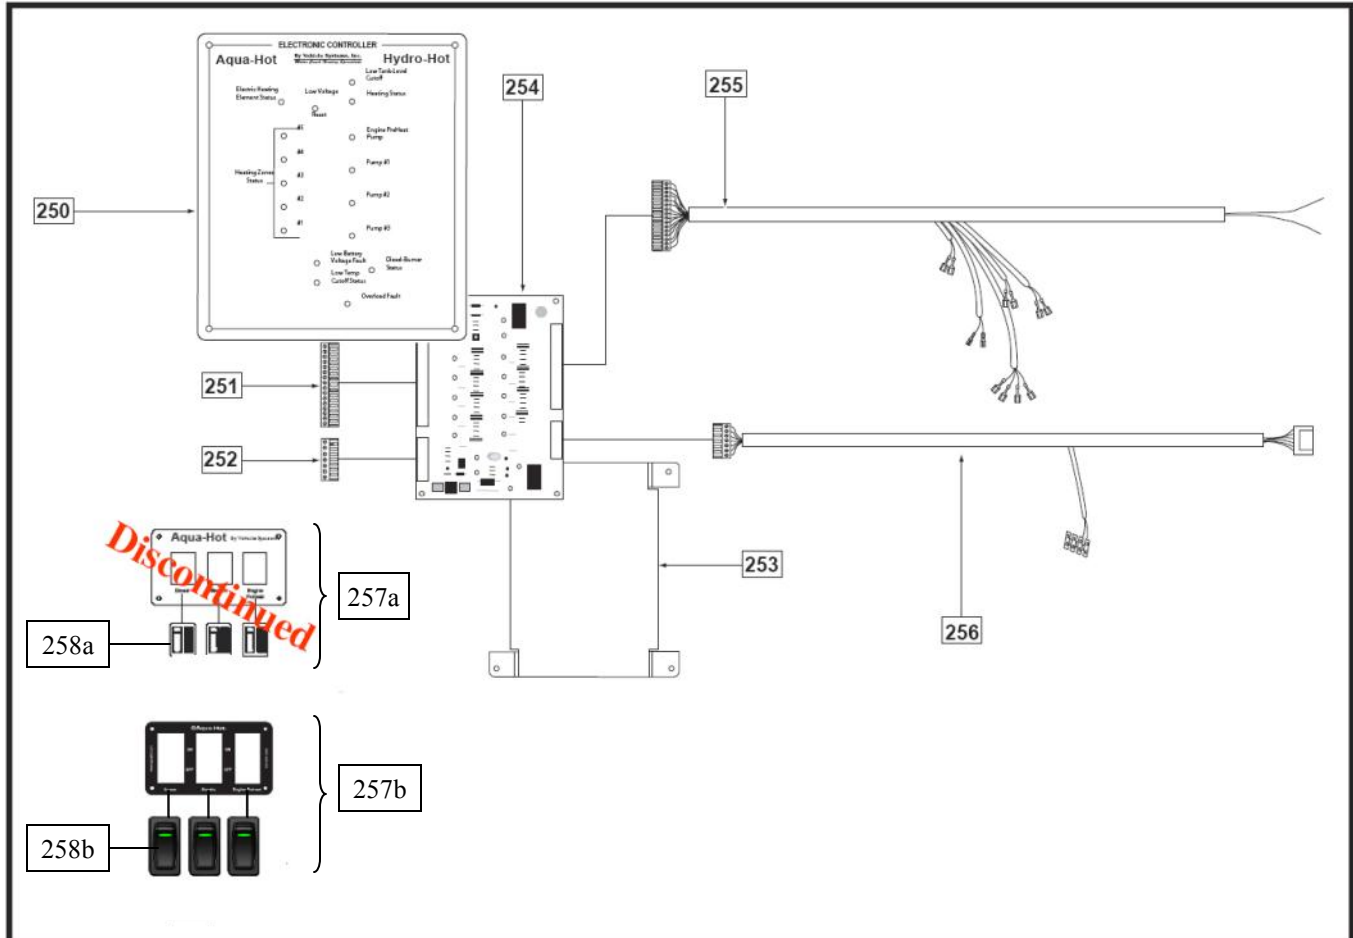

■ Electronic Controller and Switch Panel

Key	Part No.	Description	Serial No.
250	SME-200-501	Faceplate, Electronic Controller, Enclosure	
251	ELX-312-491	Plug, Electronic Controller, 20-Position	
252	ELX-312-499	Plug, Electronic Controller, 8-Position	
253	SME-EN4-008	Back, Electronic Controller, Enclosure	
254	ELE-PC4-010-AA	Controller, Electronic, w/Time Delay, 12 VDC	
255	ELE-JP3-452	Harness, Control	
256	ELE-JP4-221	Harness, B-Plug	
257a	ELE-000-507	Panel, Switch, Assembly, 12 VDC (Discontinued)	
257b	ELE-000-509	Panel, Switch, Assembly, 12 VDC	
258a	ELX-283-284	Switch, Rocker, w/LED (Discontinued)	
258b	ELX-283-283	Switch, Rocker, w/LED