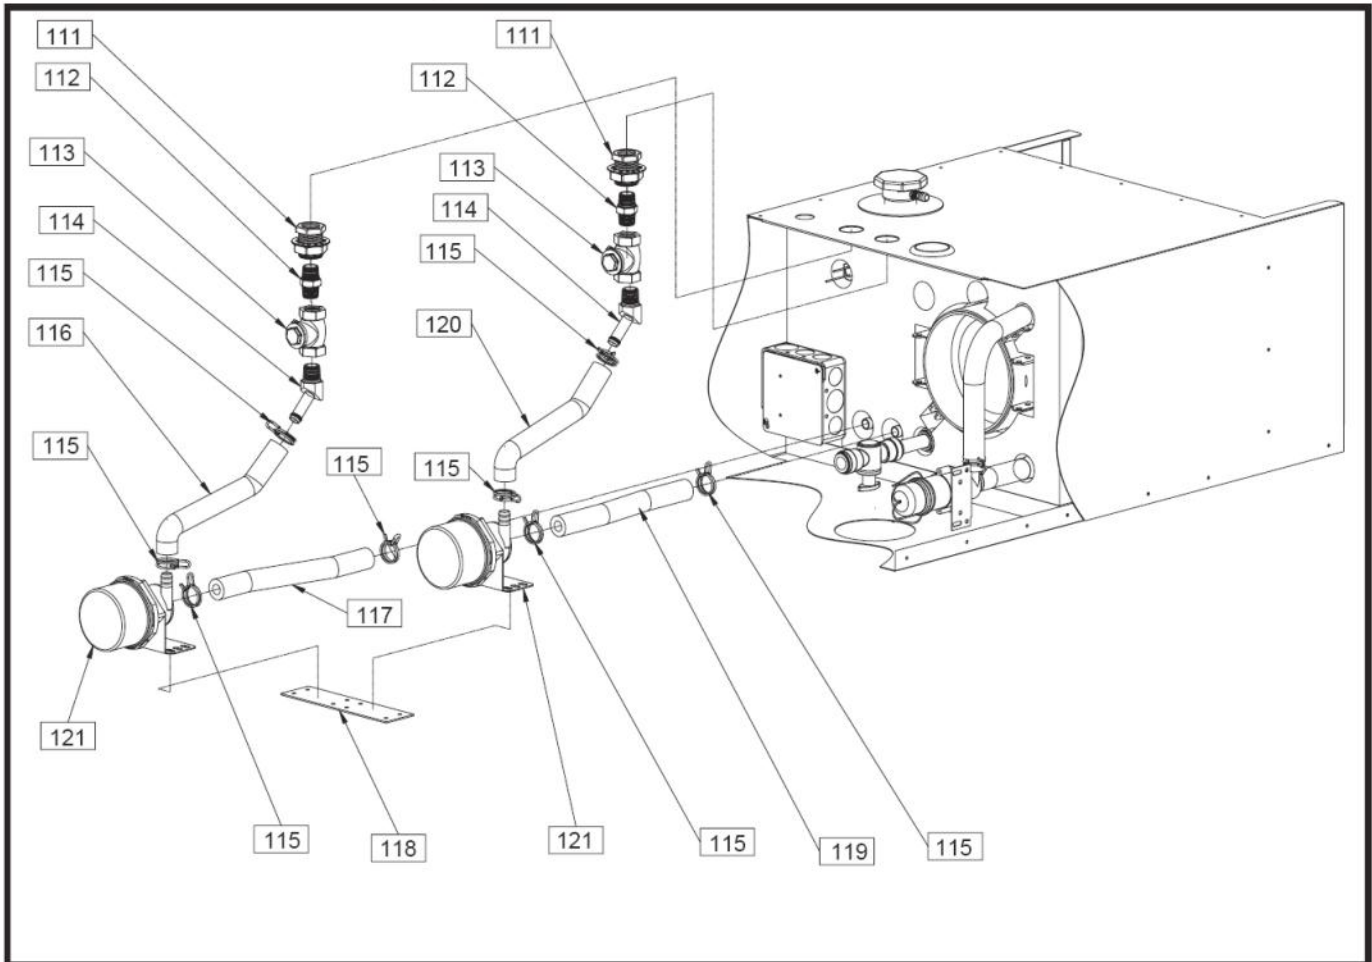

HYDRO-HOT PARTS MANUAL

■ Heating Zone Plumbing

Key	Part No.	Description	Serial No.
111	PLX-105-810	Fitting, Bulkhead, 3/4 in (M)NPST x 1/2 in (F) NPT, Brass	
112	PLX-122-000	Fitting, Nipple, 1/2 in (M)NPT, Brass	
113	PLX-2A1-300	Valve, Check, 1/2 in (F)NPT, Brass	
114	PLX-114-080	Elbow, 45 degree, 1/2 in (M)NPT x 1/2 in Hose Barb	
115	PLX-DW1-140	Clamp, Hose	-04335
	PLX-DW1-130	Clamp, Hose	04336-
116	PLE-TUB-105	Hose, Heater, 1/2 in x 9 in	-04335
	PLE-286-202	Hose, Heater, 1/2 in x 9 in	04336-
117	PLE-TUB-104	Hose, Heater, 1/2 in x 8.5 in	-04335
	PLE-285-301	Hose, Heater, 1/2 in x 8.75 in	04336-
118	PLE-GAS-012	Insulator, Mounting, Pumps	
119	PLE-TUB-102	Hose, Heater, 1/2 in x 8.5 in	-04335
	PLE-285-301	Hose, Heater, 1/2 in x 8.75 in	04336-
120	PLE-TUB-103	Hose, Heater, 1/2 in x 8.75 in	-04335
	PLE-285-201	Hose, Heater, 1/2 in x 6.75 in	04336-
121	PLE-100-821	Pump, Circulation, Kit, 12VDC