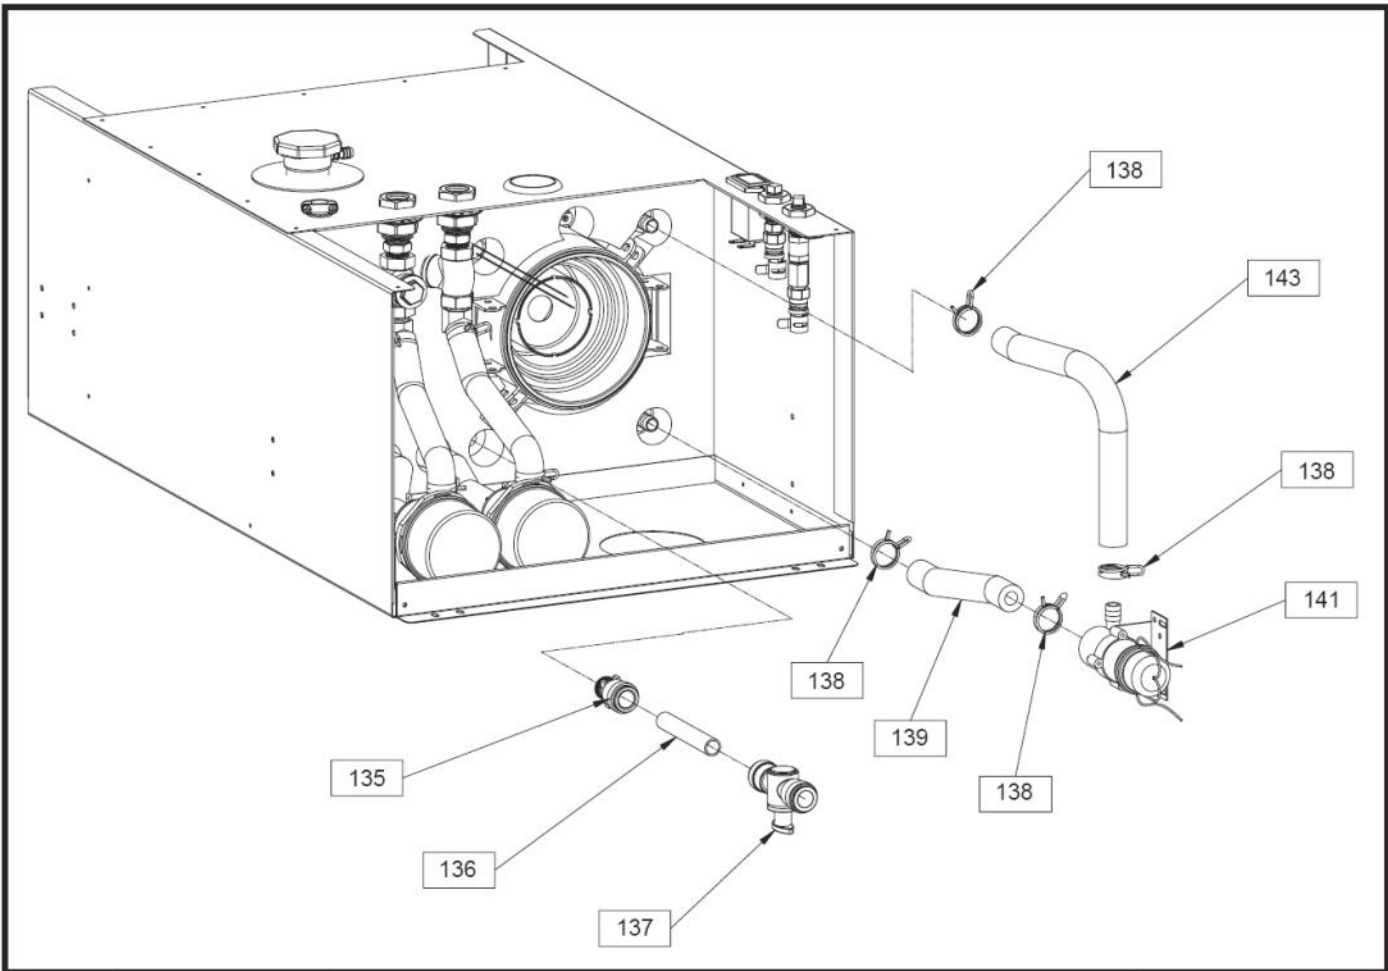

■ Stir Pump Plumbing

Key	Part No.	Description	Serial No.
135 } 136 } 137 }	PLE-688-002-FRU	Valve, Ball Asm 1/2in F NPT Brass w/Fitting	
138	PLX-DW1-140	Clamp, Hose	-04335
	PLX-DW1-130	Clamp, Hose	04336-
139	PLE-TUB-101	Hose, Heater, 1/2 in x 5.75 in	-04335
	PLX-285-101	Hose, Heater, 1/2 in x 5.75 in	04336-
141	PLE-100-830-FRU	Pump, Circulation, Stir, 12VDC	
143	PLE-TUB-100	Hose, Heater, 1/2 in x 10.75 in	-04335
	PLE-285-501	Hose, Heater, 1/2 in x 10.75 in	04336-